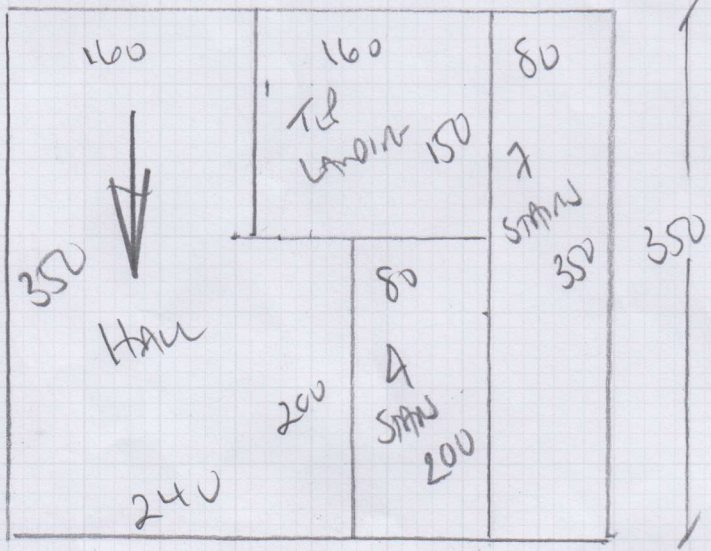

mrcarpet
 Job No: P28971
 Name: OLIVER
 Address: 5 FAME PARK MEWS
 184A FAME PARK LANE
 Tel: SW15 2EQ
 Sheet: **1 of 2**

Elements plain
Col. ELPA-33 (Parafin)

- RAV1 520 x 400
- RAV2 350 x 400
- LOUVE 545 x 400
- 1st floor bed 410 x 400
- 1825 x 400

13m

CORNER MATTING
- NATURAL
 150 x 100

TO ENTRANCE
 + FIT SQ. EDGE SURROUND
 (MITRE CORNERS)