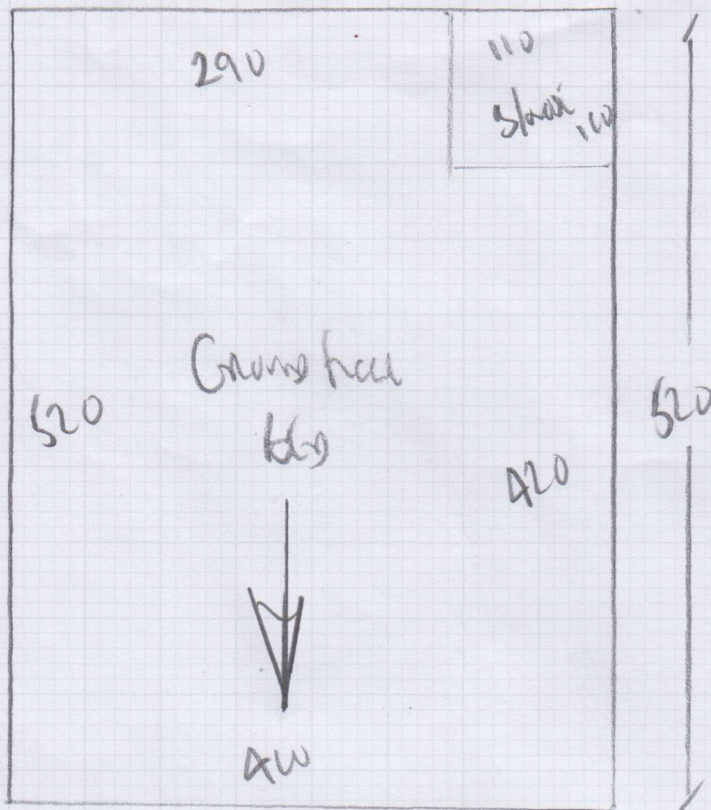

mrcarpet
 Job No: P28971
 Name: OLIVER
 Address: 5 FAME PARK MEWS
 184A FAME PARK LANE
 Tel: SW15 2EQ
 Sheet: **1 of 2**

Elements plain
Col. ELPA-33 (Parafin)

- RAV1 520 x 400
- RAV2 350 x 400
- LOUVE 545 x 400
- 1st floor bed 410 x 400
- 1825 x 400

13m

CORNER MATTING
- NATURAL
 150 x 100

TO ENTRANCE
 + FIT SQ. EDGE SURROUND
 (MITRE CORNERS)