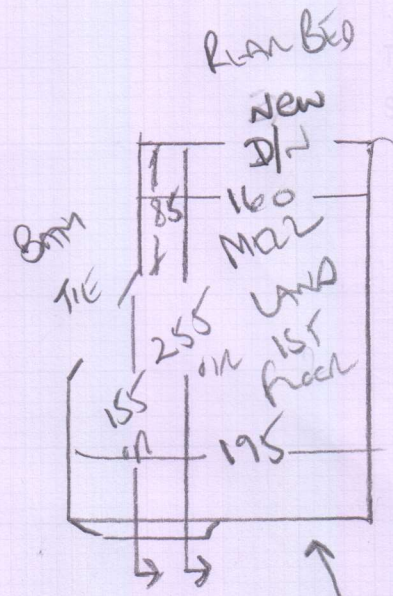

Job No: P28981  
Name: MALIN  
Address: 6A Festive Road  
SW5 1LP

Tel:  
Sheet: 1 of 2

Heather Twist Supreme  
Col. HEA-5022 (Suede)

RAW 615 x 400

24.60m<sup>2</sup>

Job No: P28981  
Name: MALIN  
Address: 6A Festive Lane  
SWIS 1LP

2 of 2

77  
 45 x 88  
 Bl<sup>2</sup> 45 x 90  
 Bl<sup>2</sup> 60 x 115  
 10 WOOD  
 LAMINATION

Cap & band