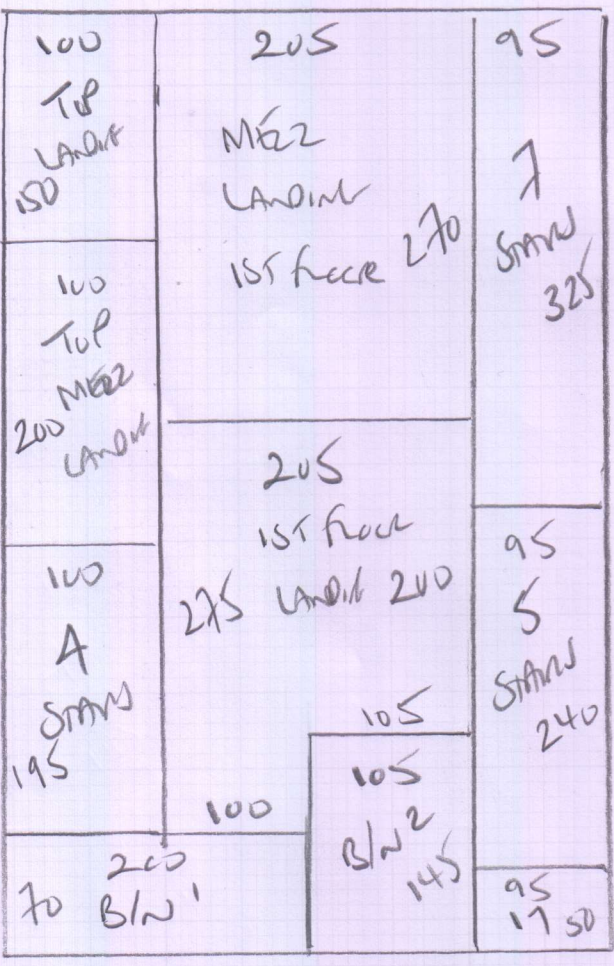

Job No: P28981  
Name: MALIN  
Address: 6A Festive Road  
SW5 1LP

Tel:  
Sheet: 1 of 2

Heather Twist Supreme  
Col. HEA-5022 (Suede)

RAW 615 x 400

24.60m<sup>2</sup>

Job No: P28981  
Name: MALIN  
Address: 6A Festive Lane  
SWIS 1LP

2 of 2

77  
 45 x 88  
 Bl<sup>2</sup> 45 x 90  
 Bl<sup>2</sup> 60 x 115  
 10 WOOD  
 LAMINATION

Cap & band