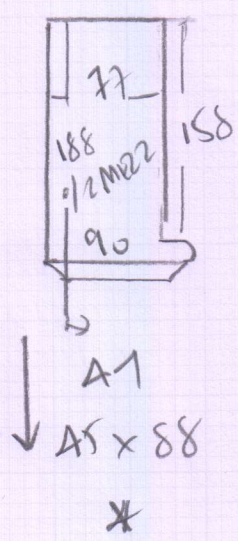

Job No: P28981  
Name: MALIN  
Address: 6A Festive Road  
SW5 1LP

Tel:  
Sheet: 1 of 2

Heather Twist Supreme  
Col. HEA-5022 (Suede)

RAW 615 x 400

24.60m<sup>2</sup>

Job No: P28981  
Name: MALIN  
Address: 6A Festive Lane  
SWIS 1LP

2 of 2

77  
 45 x 88  
 Bl<sup>2</sup> 45 x 90  
 Bl<sup>2</sup> 60 x 115  
 10 WOOD  
 LAMINATION

Cap & band