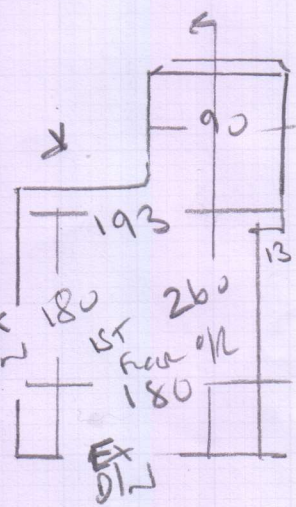

Job No: P28981  
Name: MALIN  
Address: 6A Festive Road  
SW5 1LP

Tel:  
Sheet: 1 of 2

Heather Twist Supreme  
Col. HEA-5022 (Suede)

RAW 615 x 400

24.60m<sup>2</sup>

Job No: P28981  
Name: MALIN  
Address: 6A Festive Lane  
SWIS 1LP

2 of 2

77  
 45 x 88  
 Bl<sup>2</sup> 45 x 90  
 Bl<sup>2</sup> 60 x 115  
 10 WOOD  
 LAMINATION

Cap & band