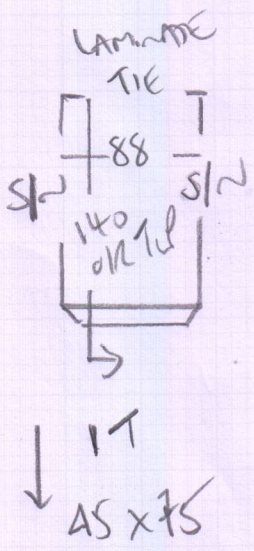

Job No: P28981  
Name: MALIN  
Address: 6A Festive Road  
SW5 1LP

Tel:  
Sheet: 1 of 2

Heather Twist Supreme  
Col. HEA-5022 (Suede)

RAW 615 x 400

24.60m<sup>2</sup>

Job No: P28981  
Name: MALIN  
Address: 6A Festive Lane  
SWIS 1LP

2 of 2

77  
 45 x 88  
 Bl<sup>2</sup> 45 x 90  
 Bl<sup>2</sup> 60 x 115  
 10 WOOD  
 LAMINATION

Cap & band