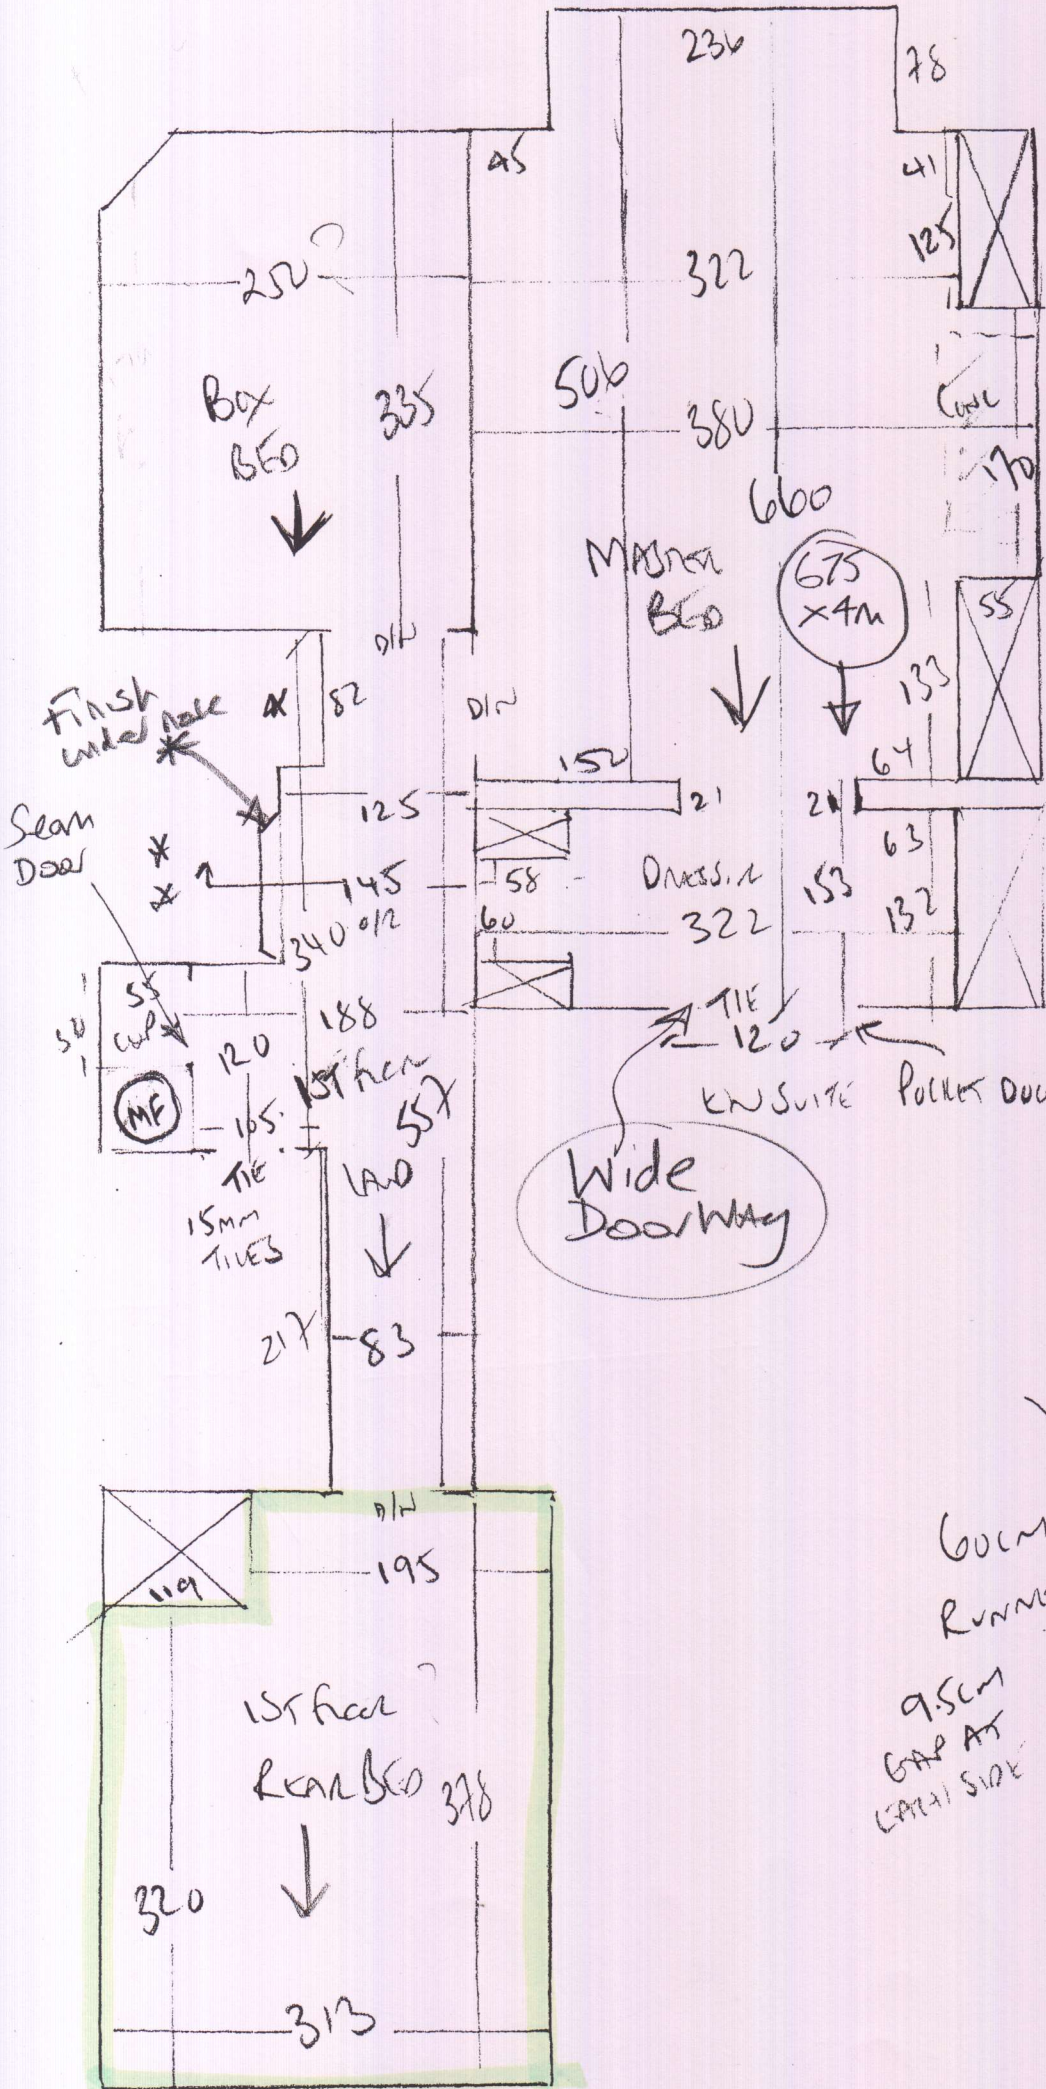

47 x 82

w6 72 x 80

w5 78 x 115

w4 67 x 93

17

47 x 82

w3 73 x 80

w2 77 x 115

w1 67 x 94

31

47 x 82

47

These stairs fully tested

P28987
 Bedroom
 3 Bunk Beds
 Swiss OAA

4 of 4

86cm
 between
 newer posts!!

60cm Runners
 9.5cm GAP AT LEAN SIDE

- 45 x 79
- w9 70 x 76
- w8 73 x 108
- w7 65 x 90
- 21
- 43 x 79
- **79

mrcarpet

DESIGNS FOR FLOORS

70 Lower Richmond Road
Putney
SW15 1LL

Tel Nr: 020-8789 3133
Fax Nr: 020-8780 2140

ROLL BREAKDOWN

Job No: P28987
Customer Name: Bradley
Carpet: Cotswold Rib
Colour: Bourton Rib

Roll Size	25.00 x 4.00m
Master Bed / Dressing Rm	6.75 x 4.00m
Cut Plan 1	7.40 x 4.00m
Cut Plan 2	6.00 x 4.00m
Cut Plan 2	3.90 x 4.00m
Balance left over	0.95 x 4.00m