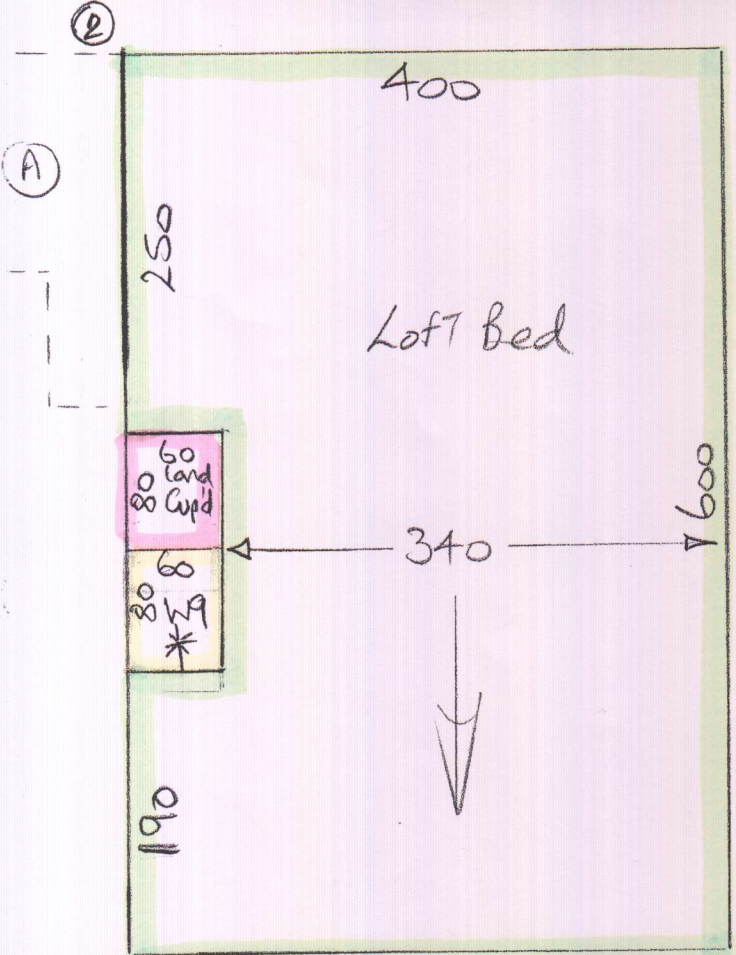

P28987
Bradley

2 of 4

Shape this 1/4 landing on site
to maintain 9.50cm gap
all round

* Cut to exact sizes w width.

** Shape on site on 28/5

P28987
 BRADLEY
 36 MAULEW CO
 SW 3 OAA

3 of 4

Tu 1st floor
 31

60cm Runners
 9.5cm GAP AT LEAN SIDE

- 45 x 79
- w9 70 x 76
- w8 73 x 108
- w7 65 x 90
- 21
- 43 x 79
- **79

mrcarpet

DESIGNS FOR FLOORS

70 Lower Richmond Road
Putney
SW15 1LL

Tel Nr: 020-8789 3133
Fax Nr: 020-8780 2140

ROLL BREAKDOWN

Job No: P28987
Customer Name: Bradley
Carpet: Cotswold Rib
Colour: Bourton Rib

Roll Size	25.00 x 4.00m
Master Bed / Dressing Rm	6.75 x 4.00m
Cut Plan 1	7.40 x 4.00m
Cut Plan 2	6.00 x 4.00m
Cut Plan 2	3.90 x 4.00m
Balance left over	0.95 x 4.00m

****Please cut the 7.40m, 6.00m & 3.90m cuts off the roll & leave the roll balance for the 6.75m Master Bed / Dressing room piece***

There is also a separate 1.60 x 4.00m colour matching piece for Cut Plan 4