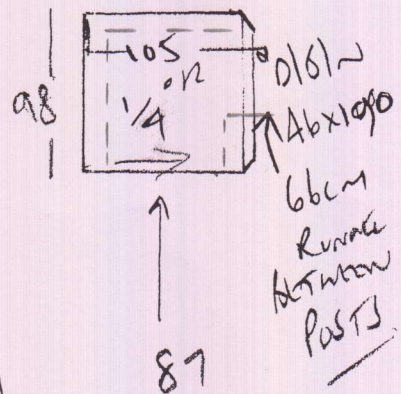

w1 67 x 94

31

47 x 82

47

These stairs fully tested

P28987
 Bedroom
 3 Bunk Beds
 Swiss OAA

4 of 4

86cm
 between
 newer posts!!

60cm Runners
 9.5cm GAP AT LEAN SIDE

- 45 x 79
- w9 70 x 76
- w8 73 x 108
- w7 65 x 90
- 21
- 43 x 79
- **79

mrcarpet

DESIGNS FOR FLOORS

70 Lower Richmond Road
Putney
SW15 1LL

Tel Nr: 020-8789 3133
Fax Nr: 020-8780 2140

ROLL BREAKDOWN

Job No: P28987
Customer Name: Bradley
Carpet: Cotswold Rib
Colour: Bourton Rib

Roll Size	25.00 x 4.00m
Master Bed / Dressing Rm	6.75 x 4.00m
Cut Plan 1	7.40 x 4.00m
Cut Plan 2	6.00 x 4.00m
Cut Plan 2	3.90 x 4.00m
Balance left over	0.95 x 4.00m

****Please cut the 7.40m, 6.00m & 3.90m cuts off the roll & leave the roll balance for the 6.75m Master Bed / Dressing room piece***

There is also a separate 1.60 x 4.00m colour matching piece for Cut Plan 4