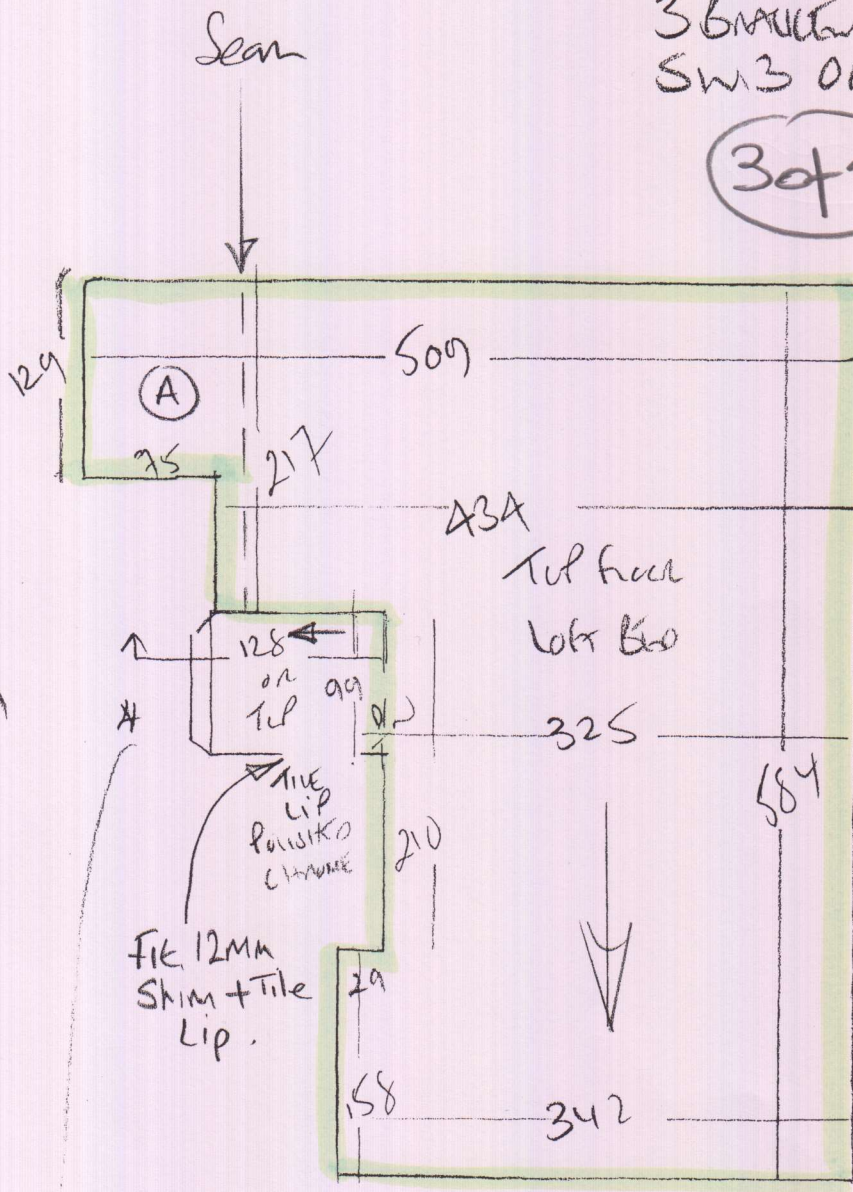

P28987
Bradley

2 of 4

Shape this 1/4 landing on site
to maintain 9.50cm gap
all round

* Cut to exact sizes w width.

** Shape on site on 28/5

P28987
 BRADLEY
 36 MAULEW CO
 SW 3 OAA

3 of 4

Tu 1st floor
 31

60cm Runners
 9.5cm GAP AT LEAN SIDE

- 45 x 79
- w9 70 x 76
- w8 73 x 108
- w7 65 x 90
- 21
- 43 x 79
- **79

mrcarpet

DESIGNS FOR FLOORS

70 Lower Richmond Road
Putney
SW15 1LL

Tel Nr: 020-8789 3133
Fax Nr: 020-8780 2140

ROLL BREAKDOWN

Job No: P28987
Customer Name: Bradley
Carpet: Cotswold Rib
Colour: Bourton Rib

Roll Size	25.00 x 4.00m
Master Bed / Dressing Rm	6.75 x 4.00m
Cut Plan 1	7.40 x 4.00m
Cut Plan 2	6.00 x 4.00m
Cut Plan 2	3.90 x 4.00m
Balance left over	0.95 x 4.00m

****Please cut the 7.40m, 6.00m & 3.90m cuts off the roll & leave the roll balance for the 6.75m Master Bed / Dressing room piece***

There is also a separate 1.60 x 4.00m colour matching piece for Cut Plan 4