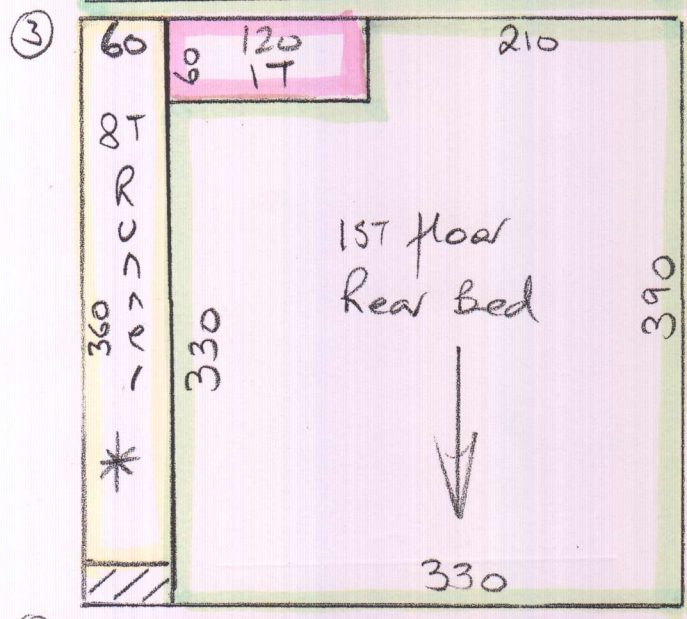

P28987
Bradley

2 of 4

Shape this 1/4 landing on site
to maintain 9.50cm gap
all round

* Cut to exact sizes w width.

** Shape on site on 28/5

P28987
 BRADLEY
 36 MAULEW CO
 SW 3 OAA

3 of 4

Tu 1st floor
 31

47 x 82

w6 72 x 80

w5 78 x 115

w4 67 x 93

17

47 x 82

w3 73 x 80

w2 77 x 115

ROLL BREAKDOWN

Job No: P28987
Customer Name: Bradley
Carpet: Cotswold Rib
Colour: Bourton Rib

Roll Size	25.00 x 4.00m
Master Bed / Dressing Rm	6.75 x 4.00m
Cut Plan 1	7.40 x 4.00m
Cut Plan 2	6.00 x 4.00m
Cut Plan 2	3.90 x 4.00m
Balance left over	0.95 x 4.00m

****Please cut the 7.40m, 6.00m & 3.90m cuts off the roll & leave the roll balance for the 6.75m Master Bed / Dressing room piece***

There is also a separate 1.60 x 4.00m colour matching piece for Cut Plan 4