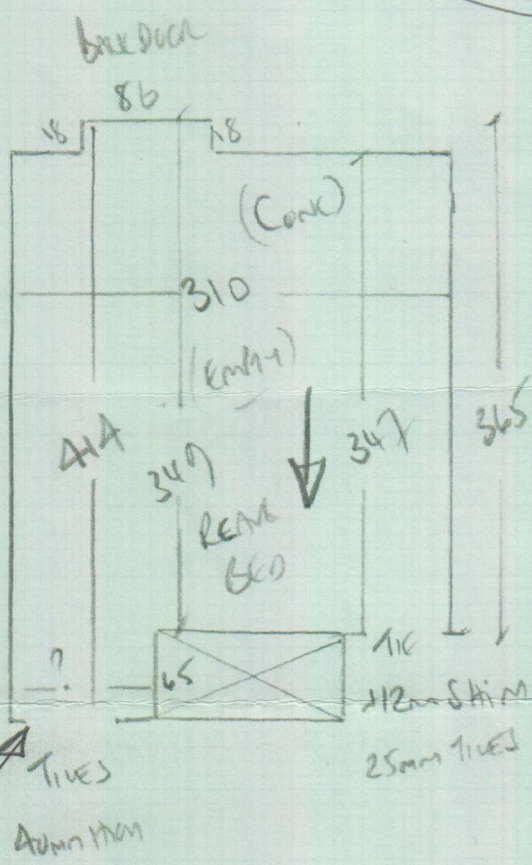

Ground floor  
2 Bedrooms

# REPAIR VISIT

28988  
CHAU HAN  
389 New King Road  
SW 6A L

WAB

10/1

\* Fit 12mm Shim + Tile Lip

25mm TILES  
T/E 12mm SHIM

315  
Cant fit shim + T/E  
as H/Bare wood  
floor in hall not  
cut straight.

Fit New If POSSIBLE