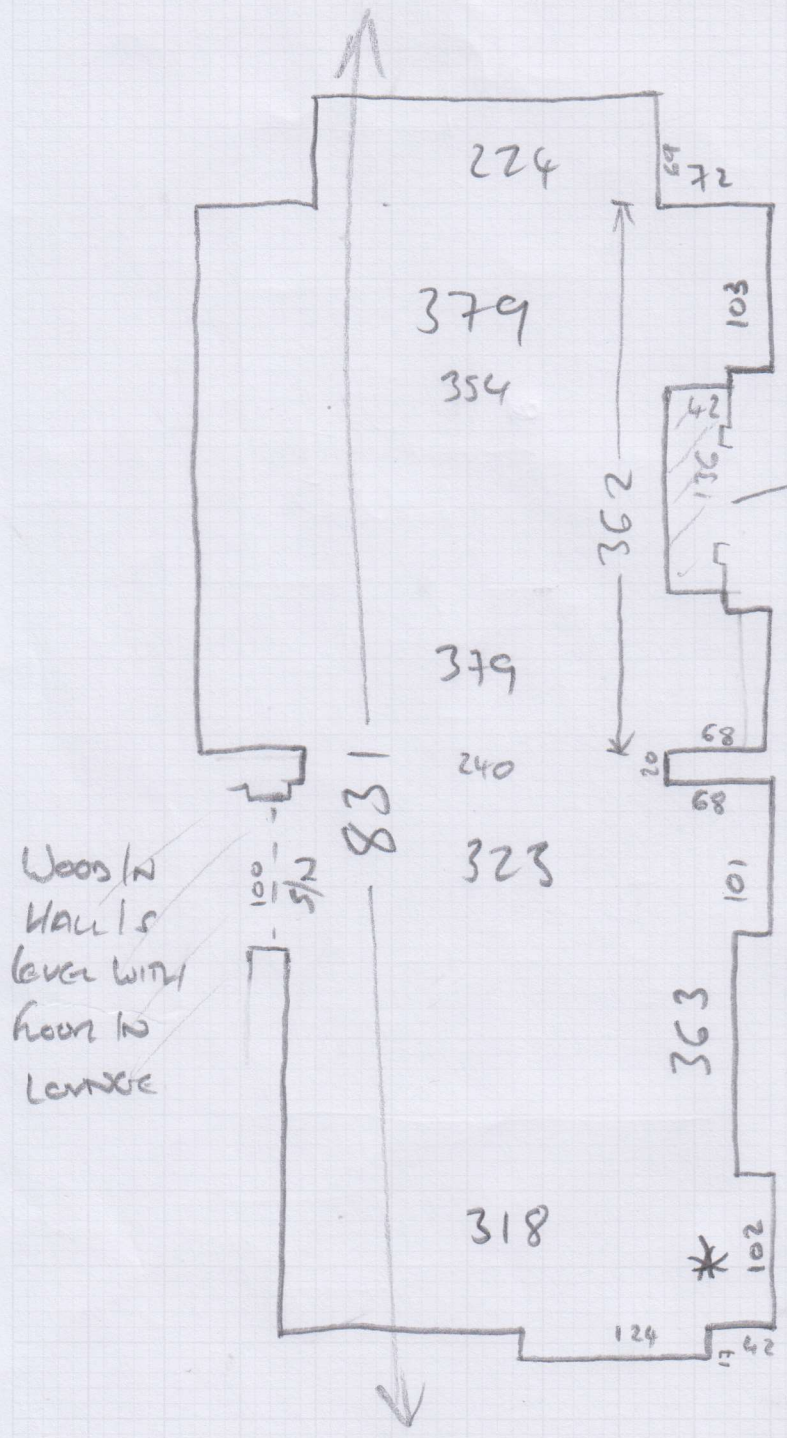

Job No: P29007  
 Name: Bancroft Health Ltd  
 Address: (Kevin Webb)  
 Tel: (081)  
 Sheet:

EASYCARE TWIST  
-EASY-44  
 850x400  
 = 34m<sup>2</sup>

RAISED HEARTH  
(BUTT UP)

TO BE REPAIRED  
 BY OTHERS

← FLOOR WOODS REMAIN ✓  
 HERE BUT THERE IS  
 CURRENTLY A UNIT ON  
 TOP WHICH WILL LIKELY  
 STAY IN PLACE.

\* DISCUSS WITH CUSTOMER  
 ON FIT DATE IF  
 MOVE UNIT OR JUST  
 FIT AROUND.