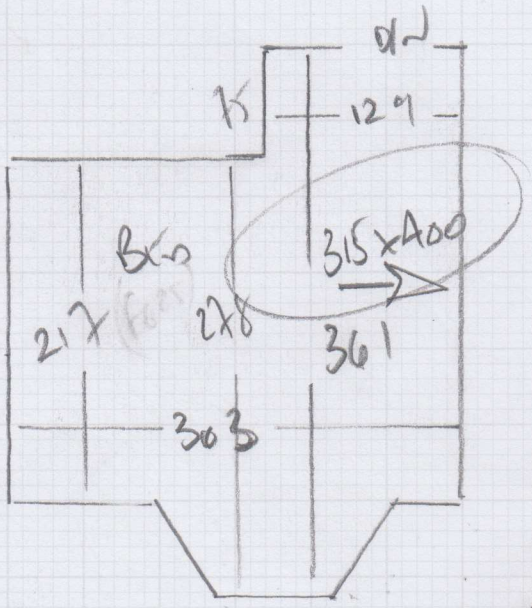

mrcarpets  
 Job No: P29014  
 Name: WALTER + CO  
 Address: A10 BEEHIVE ROAD  
 SWIS 20A  
 Tel:  
 Sheet: (1 of 1)

Lounge + 2 Bedrooms

GALA BERBER

Color AST1 Brown 82

Lounge	550 x 400
Bed 1	305 x 400
Bed 2	315 x 400
	<u>1170 x 400</u>

(Ab-Bon 2)

Wood floors  
 Units for tower / swivel  
 on terrace / future kitchen  
 Existing tenant moving out  
 Allow for the room furniture

GALA BERBER Down on H/S/L  
 MATCH to Color (AST1 Brown 82)  
 Finishes on Job No P25599 - 2018