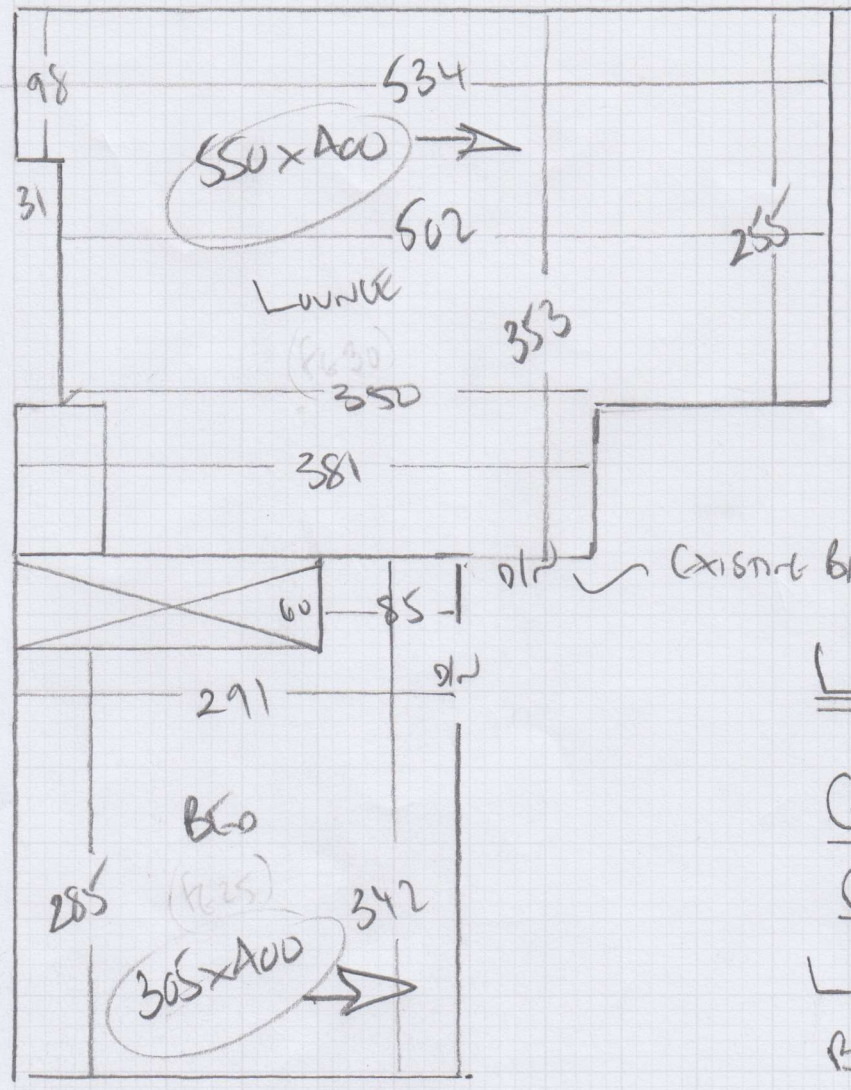

mrcarpets  
 Job No: P29014  
 Name: WALTER + CO  
 Address: A10 BEEHIVE ROAD  
 SWIS 20A  
 Tel:  
 Sheet: (1 of 1)

Lounge + 2 Bedrooms

GALA BERBER

Color AST1 Brown 82

Lounge	550 x 400
Bed 1	305 x 400
Bed 2	315 x 400
	<u>1170 x 400</u>

(Ab-Bon 2)

Wood floors  
 Units for tower / swivel  
 on terrace / future kitchen  
 Existing tenant moving out  
 Allow for the room furniture

GALA BERBER Down on H/S/L  
 MATCH to Color (AST1 Brown 82)  
 Finishes on Job No P25599 - 2018