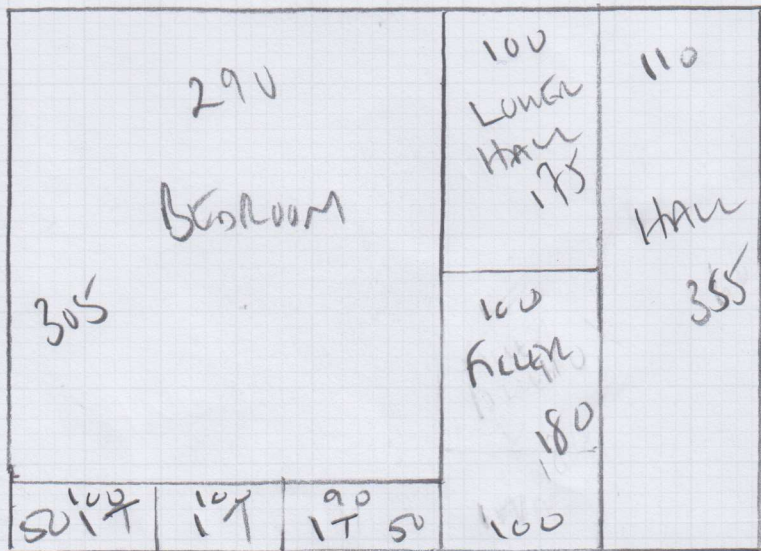

Job No: P29030  
 Name: GREGORY  
 Address: Flat 2  
 2 Tansworth Hill  
 Tel: SW18 1BB  
 Sheet: (1 of 2)

Living Room Bedroom  
UPPER + LOWER HALL

Rustic Jewels Clearance

Col. Desert Haze

Living Room 395 x 500  
 Cut Plan 355 x 500

= 750 x 500

3750 m<sup>2</sup>

\* Collect Keys from James Pendleton  
 374 Old York Road  
 SW18 1SP.

\* Please hoover on completion & Whattrapp photos to Jack or Nigel so we can forward them to LL who lives abroad

Job No: P29030  
 Name: GREGORY  
 Address: FAT 2  
 2 Tonsley Hill  
 Tel: SW18 1BB  
 Sheet:

2 of 2

WOOD floors  
 white for BACK  
 on old RUBBER  
 AND BARS?  
 To be EMER  
 STACKED AS PRESENT  
 TOWARDS MIND OUT!