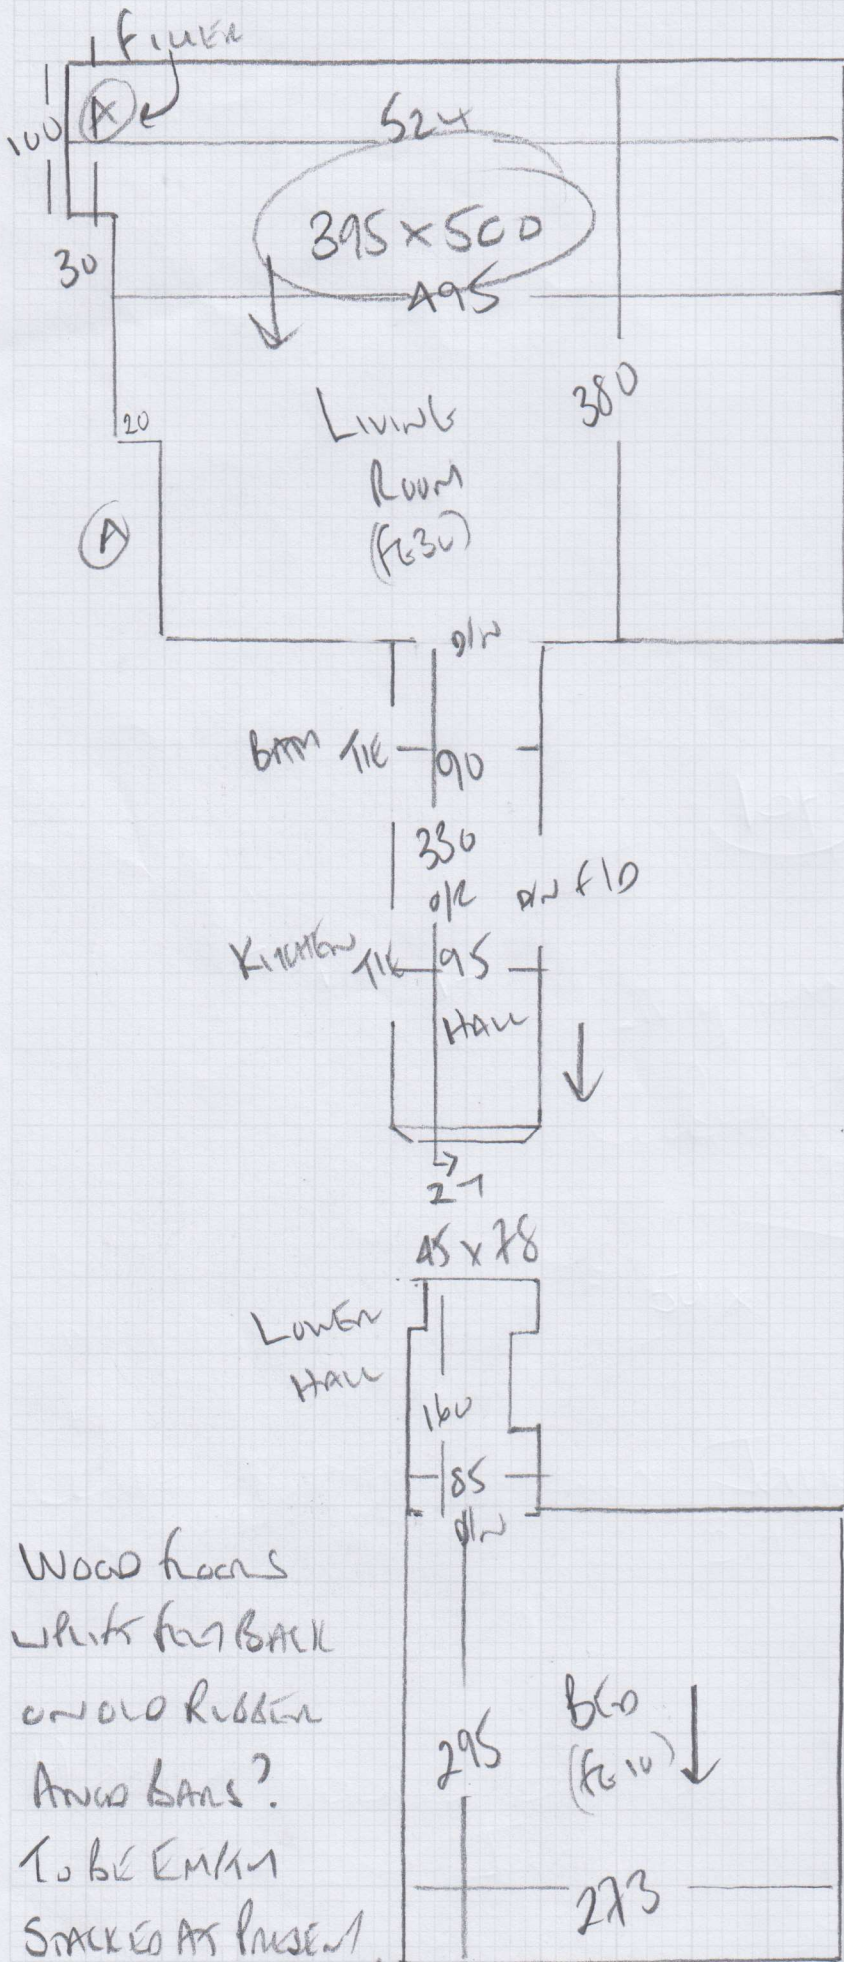

Job No: P29030  
 Name: GREGORY  
 Address: Flat 2  
 2 Tansworth Hill  
 Tel: SW18 1BB  
 Sheet: (1 of 2)

Living Room Bedroom  
UPPER + LOWER HALL

Rustic Jewels Clearance

Col. Desert Haze

Living Room 395 x 500  
 Cut Plan 355 x 500

= 750 x 500

3750 m<sup>2</sup>

\* Collect Keys from James Pendleton  
 374 Old York Road  
 SW18 1SP.

\* Please hoover on completion & Whattrapp photos to Jack or Nigel so we can forward them to LL who lives abroad

Job No: P29030  
 Name: GREGORY  
 Address: FAT 2  
 2 Tonsley Hill  
 Tel: SW18 1BB  
 Sheet:

2 of 2

WOOD floors  
 white for BACK  
 on old RUBBER  
 AND BARS?  
 To be EMER  
 STACKED AS PRESENT  
 TOWARDS MIND OUT!