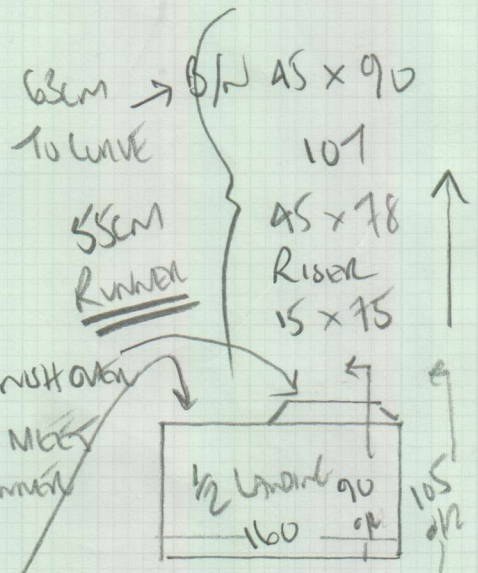

Room 1 575 x 500  
 Room 2 780 x 500  
 Front Bed 450 x 500  
 Middle Bed 335 x 500  
 2140 x 500

1st Floor STAIRS  
CARPET: WOOL CONIC  
COLOR: 1524 GRANT  
WHIPPED RUNNER  
575 x 55

Job No: P29043  
 Name: LACUN  
 Address: 101 LAMWYNE ROAD  
 SW11 1HD  
 Tel:  
 Sheet: 2 of 3

SEAM DOORWAY

82  
 11E  
 7 rollers door  
 to TV in suite

Job No: P29043  
 Name: LACEM  
 Address: 101 WORTHINGTON ROAD  
 SW11 1HD  
 Tel:  
 Sheet: 3 OF 3

Scotia needs remnant from Tul Kiser

SCAM DOORWAYS