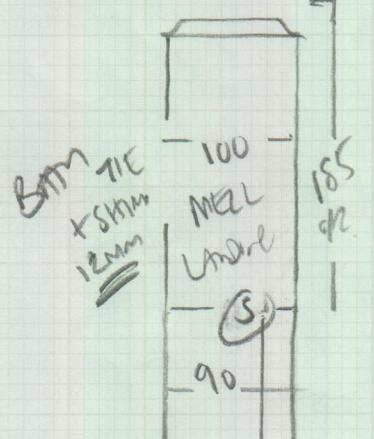

Room 1 575 x 500  
 Room 2 780 x 500  
 Front Bed 450 x 500  
 Middle Bed 335 x 500  
 2140 x 500

1st Floor STAIRS  
CARPET: WOOL CONIC  
COLOR: 1524 GRANT  
WHIPPED RUNNER  
575 x 55

Job No: P29043  
 Name: LACUN  
 Address: 101 LAMWYNE ROAD  
 SW11 1HD  
 Tel:  
 Sheet: 2 of 3

SEAM DOORWAY

82  
 11E  
 7 rollers door  
 to TV in suite

Job No: P29043  
 Name: LACEM  
 Address: 101 WORTHINGTON ROAD  
 SW11 1HD  
 Tel:  
 Sheet: 3 OF 3

Scotia needs remnant from Tul Kiser

SCAM DOORWAYS