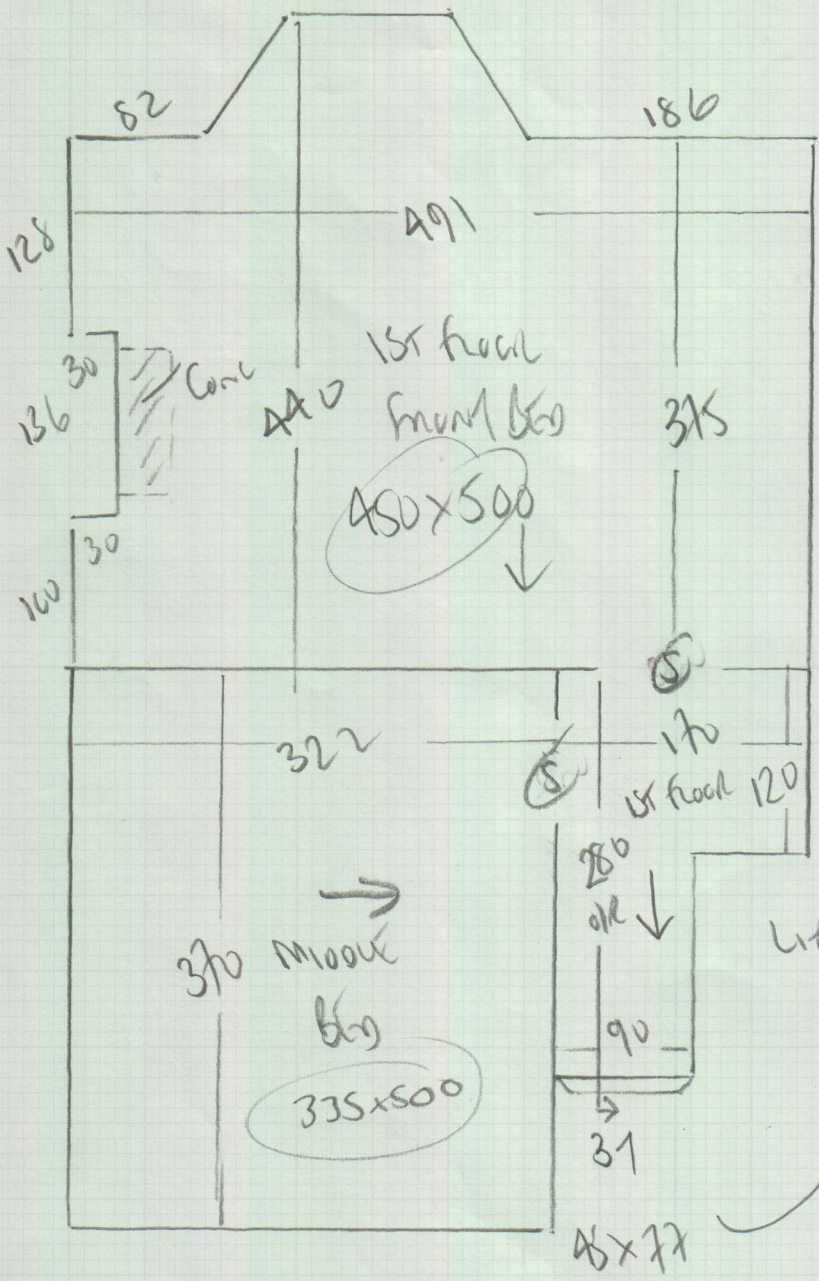

Room 1 575 x 500  
 Room 2 780 x 500  
 Front Bed 450 x 500  
 Middle Bed 335 x 500  
 2140 x 500

1st Floor STAIRS  
CARPET: WOOL CONIC  
COLOR: 1524 GRANT  
WHIPPED RUNNER  
575 x 55

Job No: P29043  
 Name: LACUN  
 Address: 101 LAMWYNE ROAD  
 SW11 1HD  
 Tel:  
 Sheet: 2 of 3

SEAM DOORWAY

82  
 11E  
 7 rollers door  
 to TV in suite

Job No: P29043  
 Name: LACEM  
 Address: 101 WORTHINGTON ROAD  
 SW11 1HD  
 Tel:  
 Sheet: 3 OF 3

Scotia needs remnant from Tul Kiser

SCAM DOORWAYS