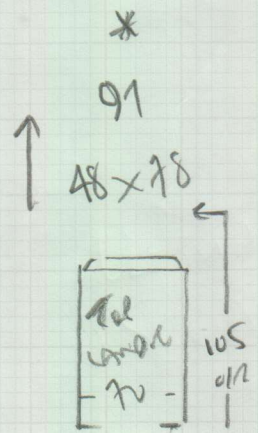

mrcarpet  
 Job No: P29043  
 Name: LACEY  
 Address: 101 WATNUT ROAD  
 SWILLBROOK  
 Tel: (1063)  
 Sheet: (1063)

A Bedrooms  
SNOW / PRESSING ROOM  
STAIRS + LANDINGS  
(EXCEPT FRONT)

CARPET: ULTIMA  
COLOR: SEPIA

Room 1 575 x 500  
 Room 2 780 x 500  
 Front Bed 450 x 500  
 Middle Bed 335 x 500  
 2140 x 500

1st Floor STAIRS  
CARPET: WOOL CONIC  
COLOR: 1524 GRANT  
WHIPPED RUNNER  
575 x 55

Job No: P29043  
 Name: LACUN  
 Address: 101 LAMWYNE ROAD  
 SW11 1HD  
 Tel:  
 Sheet: 2 of 3

SEAM DOORWAY

82  
 11E  
 7 rollers door  
 to TV in suite

Job No: P29043  
 Name: LACEM  
 Address: 101 WORTHINGTON ROAD  
 SW11 1HD  
 Tel:  
 Sheet: 3 OF 3

Scotia needs remnant from Tul Kiser

SCAM DOORWAYS