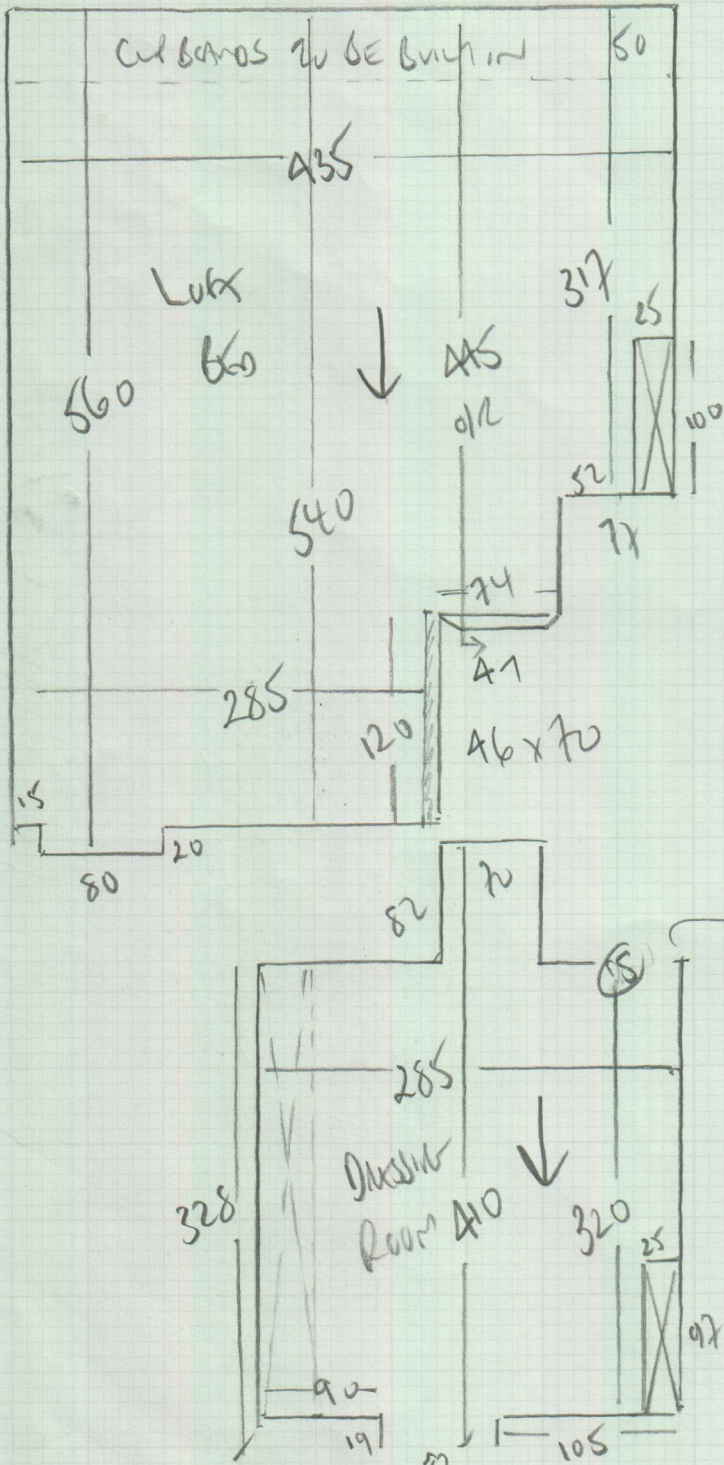

mrcarpet  
 Job No: P29043  
 Name: LACEY  
 Address: 101 WATNUT ROAD  
 SWILLBROOK  
 Tel: (1063)  
 Sheet: (1063)

A Bedrooms  
SNOW / PRESSING ROOM  
STAIRS + LANDINGS  
(EXCEPT FRONT)

CARPET: ULTIMA  
COLOR: SEPIA

Room 1 575 x 500  
 Room 2 780 x 500  
 Front Bed 450 x 500  
 Middle Bed 335 x 500  
 2140 x 500

1st Floor STAIRS  
CARPET: WOOL CONIC  
COLOR: 1524 GRANT  
WHIPPED RUNNER  
575 x 55

Job No: P29043  
 Name: LACUN  
 Address: 101 LAMWYNE ROAD  
 SW11 1HD  
 Tel:  
 Sheet: 2 of 3

SEAM DOORWAY

82  
 11E  
 7 rollers door  
 to TV in suite

Job No: P29043  
 Name: LACEM  
 Address: 101 WORTHINGTON ROAD  
 SW11 1HD  
 Tel:  
 Sheet: 3 OF 3

Scotia needs remnant from Tul Kiser

SCAM DOORWAYS