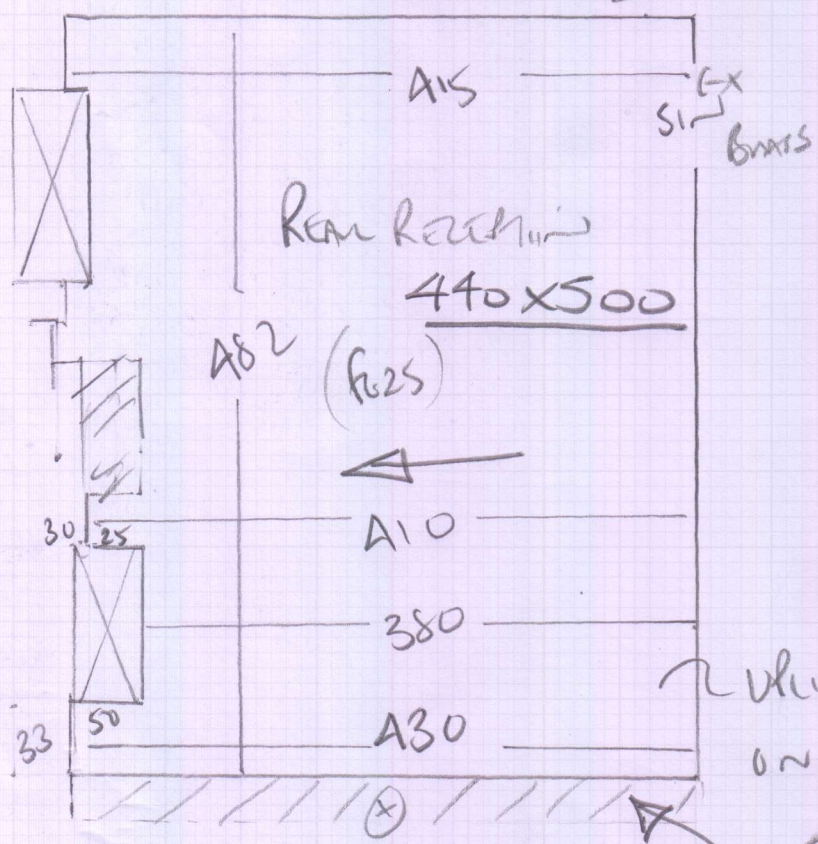

Job No: P29045  
Name: ELMBERS  
Address: 8 Gwynne Road  
SWIS 6LL  
Tel:  
Sheet: 1 of 1

\*Fit this Room First!

Gentle Bliss  
Couch UNK 260 CAMEL  
Merg based on 560x500  
(28m<sup>2</sup>)  
Rear Reception 440x500  
(22m<sup>2</sup>)

\* Re-use ex Solid brass DIBALS  
Call shop if you need help moving the piano

\*Waste off side of this room = filler in Bay of front room (Tight!)

Down N. Corridor