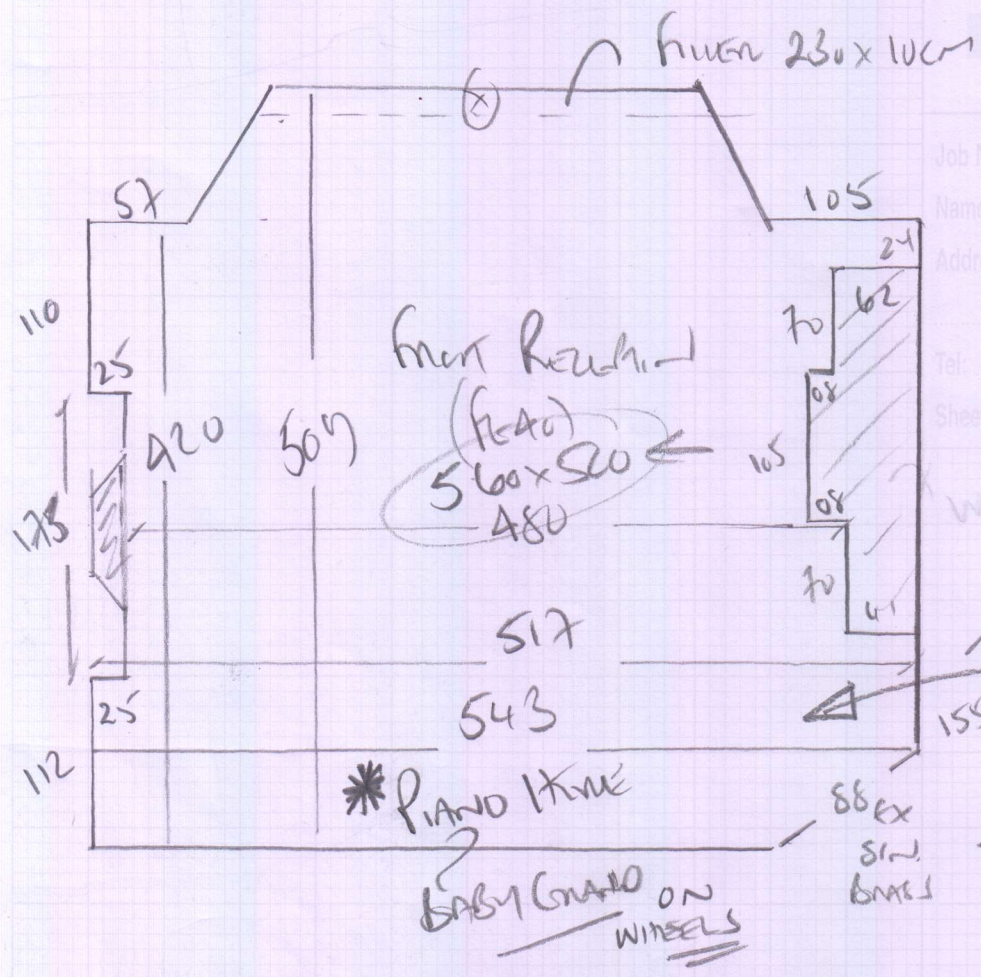

Job No: P29045  
Name: ELMBERS  
Address: 8 Gwynne Road  
SWIS 6LL  
Tel:  
Sheet: 1 of 1

\*Fit this Room First!

Gentle Bliss  
Couch UNK 260 CAMEL  
Merg based on 560x500  
(28m<sup>2</sup>)  
Rear Reception 440x500  
(22m<sup>2</sup>)

\* Re-use ex Solid brass DIBALS  
Call shop if you need help moving the piano

\*Waste off side of this room = filler in Bay of front room (Tight!)

Down N. Corridor