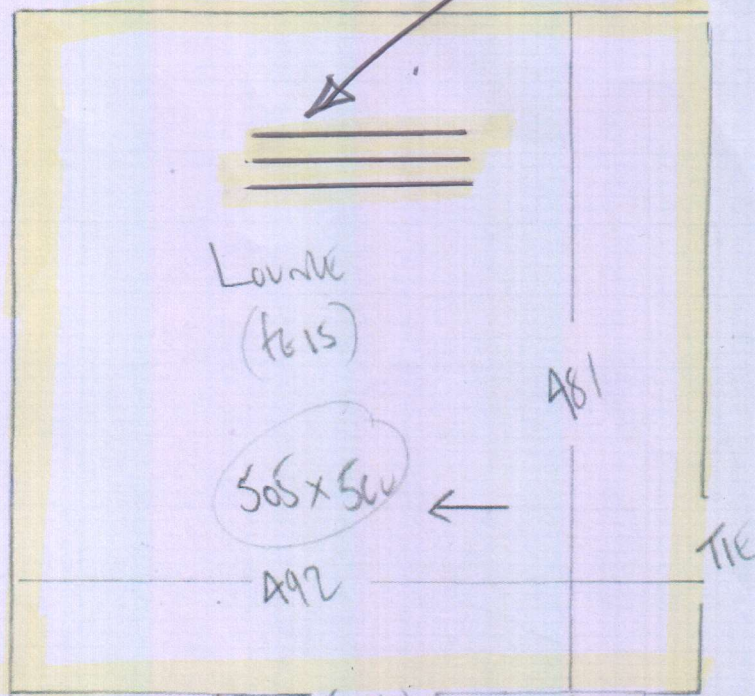

Rib Direction

P29049
FRANKISH
FAS 4
85 CASTLEMAN
SWIB 9EL
1 of 2

COTSWOLD RIB

- BOURTON RIB

505 x 500

= 25.25m²

- 31
- 42 x 77
- w1 60 x 90
- w2 70 x 110
- w3 60 x 75
- 61
- 40 x 76
- w4 60 x 90
- w5 70 x 110
- w6 60 x 75
- 21
- 40 x 76
- 90
- 105
- Lobby

Reference
S/Led Lines
To Other

COMMUNAL AREA

P29049
FRANKISH
87 CASIMIRAN
SWIBGEL

20F2

Carpet MATTING
- R60
125x100

21
42 x 88

Start Carpet Here

117
43 x 85
(1/4 + 4T
to remain wood)

**Patch in
As Best
Poss**

Comments

Carpet to Select
300 x 400
12m

Carpet MAX
125 x 200 **25m²**