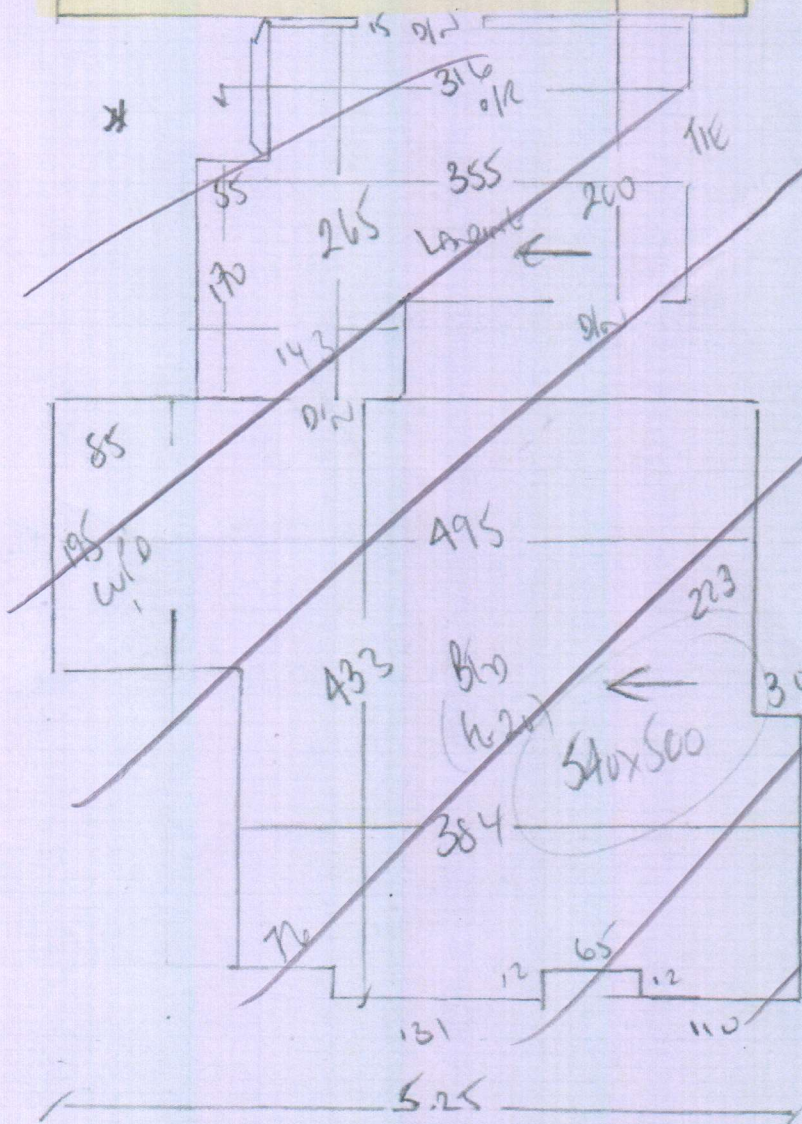

Rib Direction

P29049
FRANKISH
FAS 4
85 CASTLEMAN
SWIB 9EL
1 of 2

COTSWOLD RIB

- BOURTON RIB

505 x 500

= 25.25m²

- 31
- 42 x 77
- w1 60 x 90
- w2 70 x 110
- w3 60 x 75
- 61
- 40 x 76
- w4 60 x 90
- w5 70 x 110
- w6 60 x 75
- 21
- 40 x 76
- 90
- 105
- Lobby

Reference
S/Led Lines
To Other

COMMUNAL AREA

P29049
FRANKISH
87 CASIMIRAN
SWIBGEL

20F2

Carpet MATTING
- R60
125x100

21
42 x 88

Start Carpet Here

117
43 x 85
(1/4 + 4T
to remain wood)

**Patch in
As Best
Poss**

Comments

Carpet to Select
300 x 400
12m

Carpet MAX
125 x 200 **25m²**