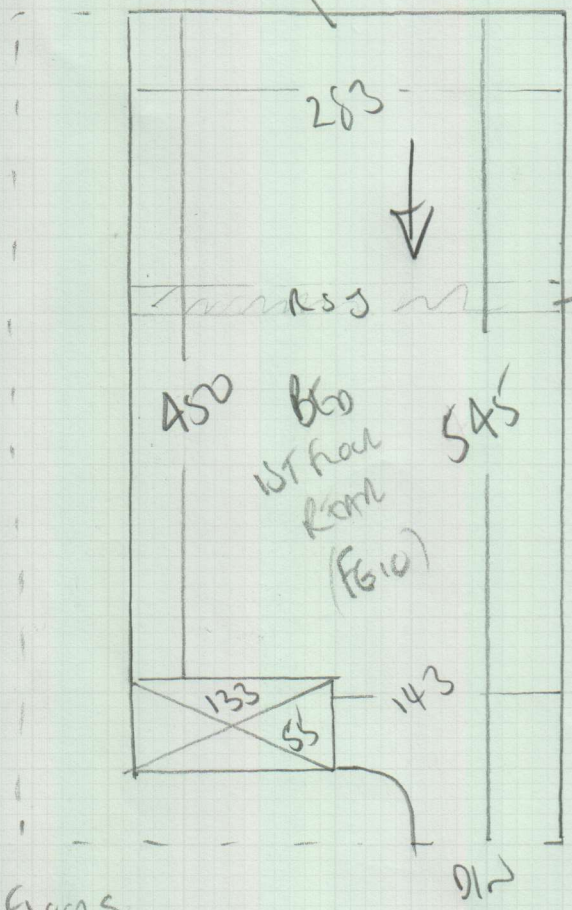

LEAVE WASTE CARPET WITH CUSTOMER
TO MAKE WHIPPED MATS OUT OF

Job No: P29052
Name: VERNOR MILES
Address: 8 Ashin Lane Road
SWP 800

Tel: 10F1
Sheet

Radiant Cover
Lifts off easily.

ULTIMA MAJOR - HONEY

5.60 x 3.66m

20.49m²

COIR MATTING - NATURAL

To Entrance = 95cm x 90cm

+ SQUARE EDGE AIR

(Cut existing cracks back
in hall + fit with
SQUARE EDGE 1.22m)