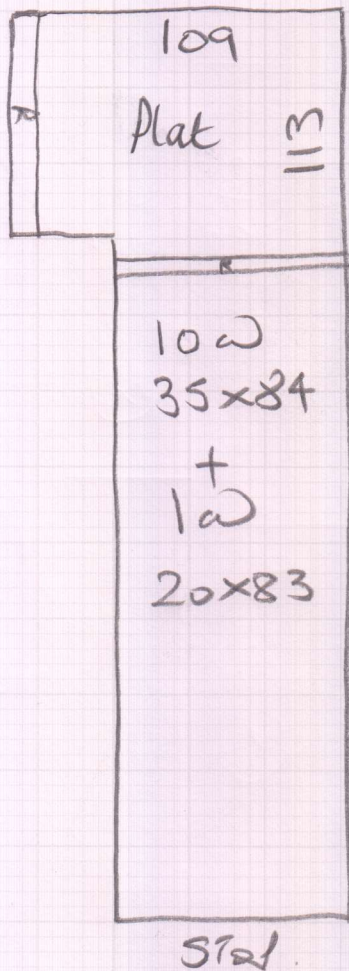

Basement STAIRS & Platform

Job No: P29055
Name: Poppus
Address: Nurseries
Tel:
Sheet: 1 of 1

Poly safe 4560
Storm Blue
= 345 x 200
= 690m²

Re-use ex stair nosings.

Replace Plywood & Cove formers as nec.

* Do Not park on Fulham Road outside the property as there are enforcement Camera's that issue tickets.