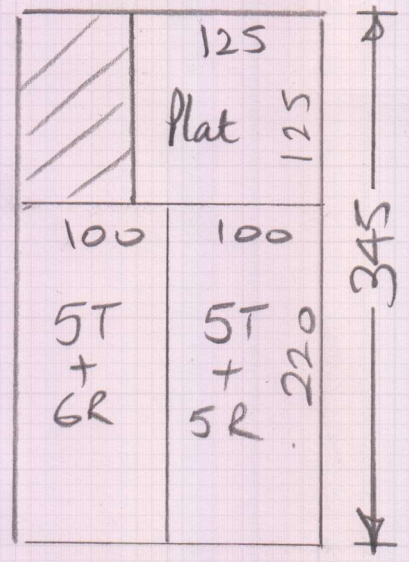

Basement STAIRS & Platform

Job No: P29055
Name: Poppus
Address: Nurseries
Tel:
Sheet: 1 of 1

Poly safe 4560
Storm Blue
= 345 x 200
= 690m²

Re-use ex stair nosings.

Replace Plywood & Cove formers as nec.

* Do Not park on Fulham Road outside the property as there are enforcement Camera's that issue tickets.