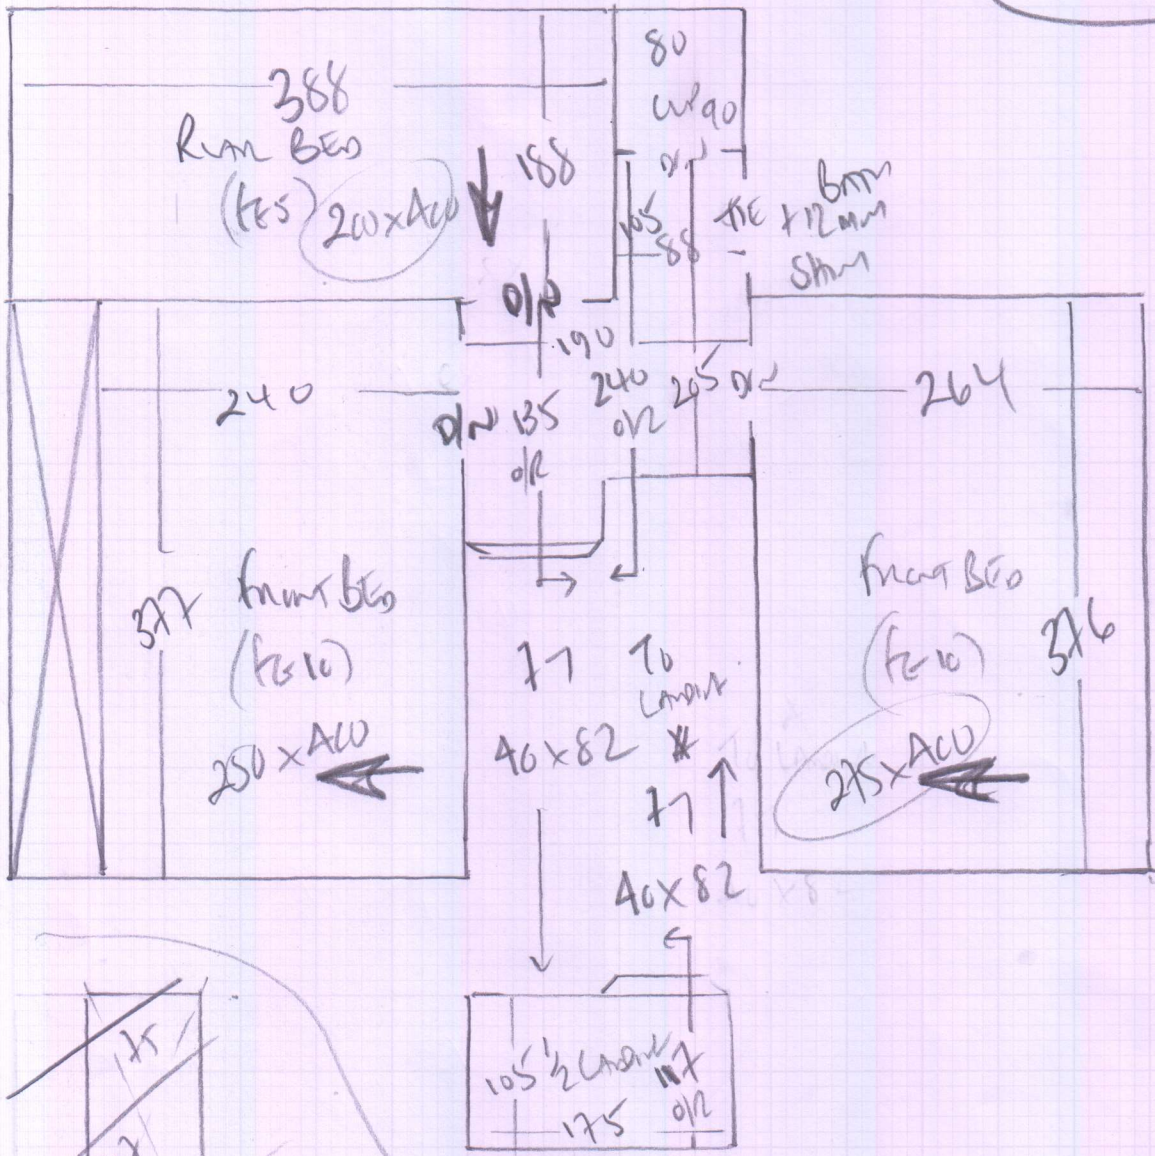

400

Job No: P29056  
 Name: THOMSON  
 Address: 43 STOKELHURST CLOSE  
 SWIS INB

Tel:  
 Sheet: 1 OF 2

STAIRS + LANDINGS

TOWN - COLOUR 112  
 RAN 380 x 400  
 15.20m<sup>2</sup>

3 BEDROOMS

TOWN - COLOUR 112  
 REAR BED 200 x 400  
 FRONT BED 1 250 x 400  
 FRONT BED 2 275 x 400  
 725 x 400  
 29m<sup>2</sup>

Job No: P29052  
 Name: THOMSON  
 Address: 43 STUCKHART AVE  
 SWIS INB  
 Tel:  
 Sheet: 2 of 2

← NOT HERE