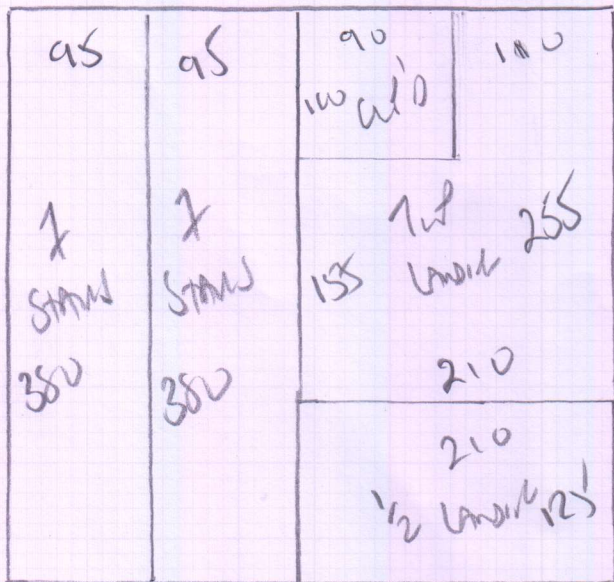

400

Job No: P29056  
 Name: THOMSON  
 Address: 43 STOKELHURST CLOSE  
 SWIS INB

Tel:  
 Sheet: 1 OF 2

STAIRS + LANDINGS

TOWN - COLOUR 112  
 RAN 380 x 400  
 15.20m<sup>2</sup>

3 BEDROOMS

TOWN - COLOUR 112  
 REAR BED 200 x 400  
 FRONT BED 1 250 x 400  
 FRONT BED 2 275 x 400  
 725 x 400  
 29m<sup>2</sup>

Job No: P29052  
 Name: THOMSON  
 Address: 43 STUCKHART AVE  
 SWIS INB  
 Tel:  
 Sheet: 2 of 2

← NOT HERE