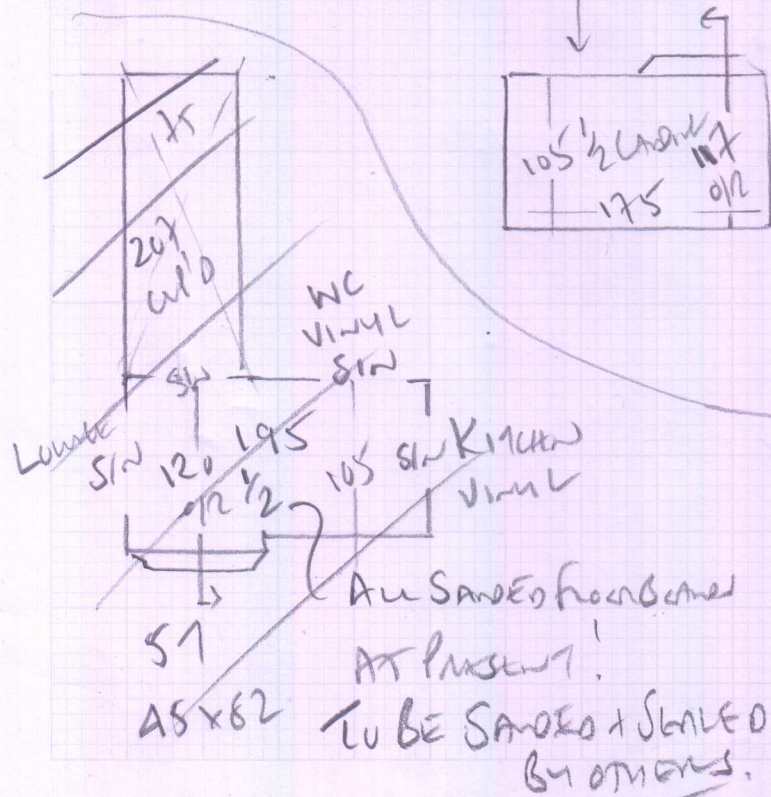

400

Job No: P29056  
 Name: THOMSON  
 Address: 43 STOKELHURST CLOSE  
 SWIS INB

Tel:  
 Sheet: 1 OF 2

STAIRS + LANDINGS

TOWN - COLOUR 112  
 RAN 380 x 400  
 15.20m<sup>2</sup>

3 BEDROOMS

TOWN - COLOUR 112  
 REAR BED 200 x 400  
 FRONT BED 1 250 x 400  
 FRONT BED 2 275 x 400  
 725 x 400  
 29m<sup>2</sup>

Job No: P29052  
 Name: THOMSON  
 Address: 43 STUCKHART AVE  
 SWIS INB  
 Tel:  
 Sheet: 2 of 2

← NOT HERE