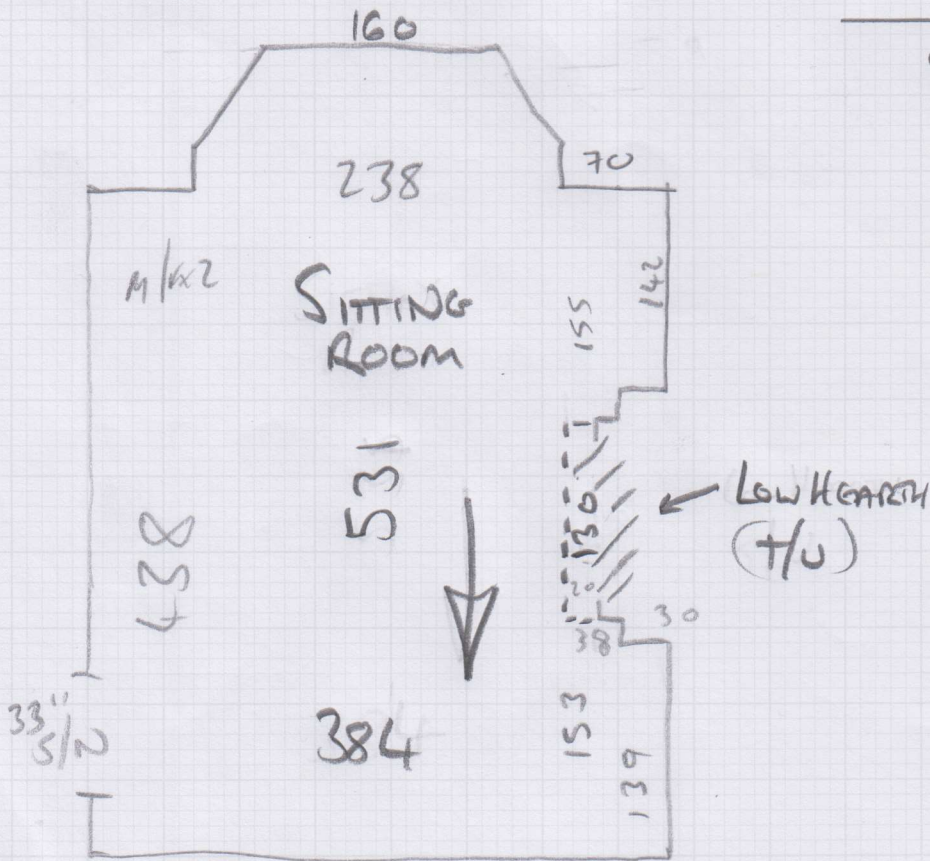

* PLASTER SKIRTINGS *

BE VERY CAREFUL AT EDGES
CALL SHOP IF ANY DAMAGE.
MAY NEED TO CUT CARPET NET
& FINISH AS BEST POSSIBLE.

mrcarpet
Job No: P29060
Name: MACDONALD
Address:
Tel: 10f1
Sheet:

ULTIMA MAJON

- HONEY

545 x 400

= 21.8m²