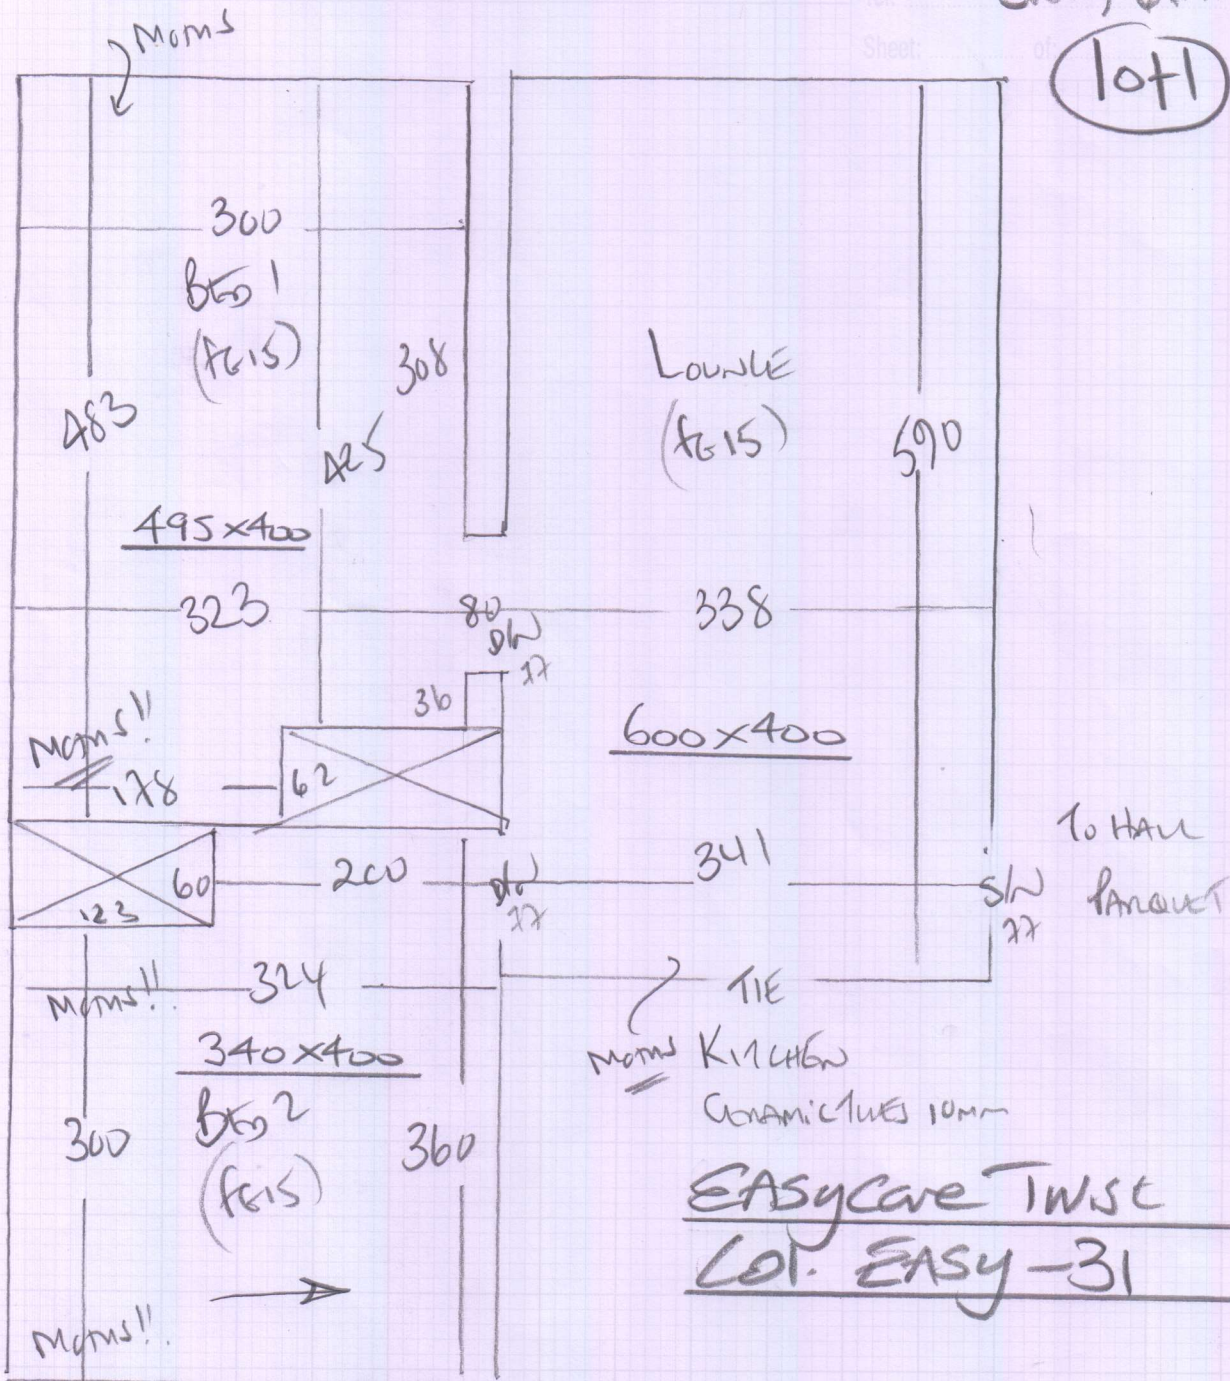

* Collect Keys from: -

12 Deepdale

SW19 5EZ

Fiona 020 8947 7022
(Fiona or Steve)

mrcarpets
Job No: P29065
Name: Lesina Samir
Address: 13 Cranford Lodge
VICTORIA DRIVE
SW19 6HH
Tel:
Sheet: of

(1 of 1)

* Must Hoover on Completion as New Tenant moving in on SAT 15/6

Lounge (600 x 400) Hallway

Lounge 600 x 400

Bed 1 495 x 400

Bed 2 340 x 400

5740m²

1435 x 400