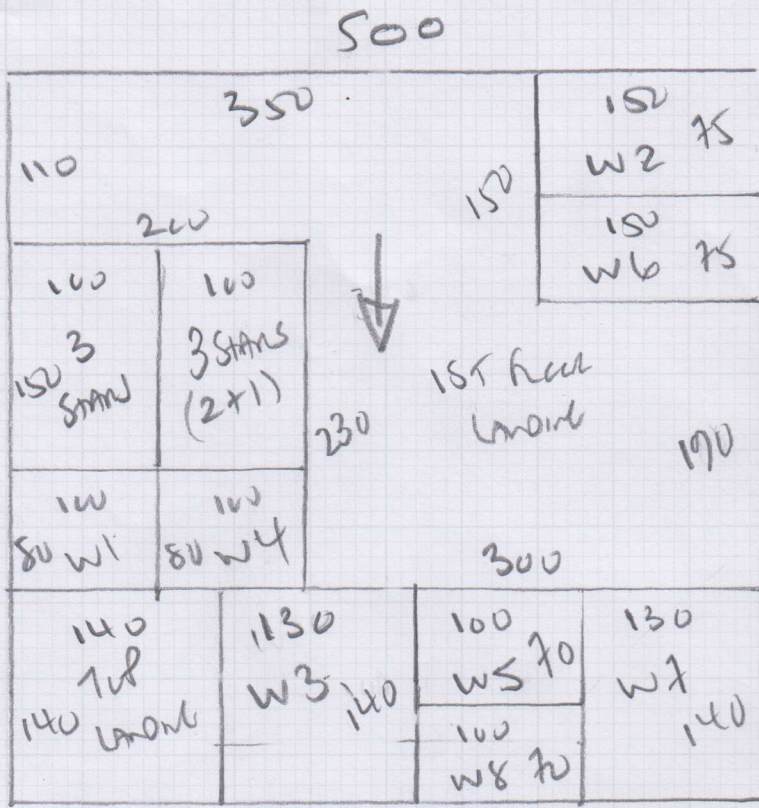

Job No: P29078
 Name: SOLANO
 Address: 6 GATTAVINE RD
 SWITZERSLAND
 Tel:
 Sheet: 1 of 2

STAIRS + LANDINGS
 1st floor to 1st floor
 GROUND FLOOR

BOSTON
Color BOS014

RAW 1 340 x 500
 RAW 2 140 x 500
 480 x 500

24m²

1st floor of STAIRS
 GROUND floor to 1st floor

MISSISSIPPI
BLACK/SILVER WS 110

RAW 250 x 400

10m²

(All As 66cm WIDE RUNNER)

17 Lin Max 12mm TARE C45 (113235)

Job No: P29078
 Name: SOLARO
 Address: 6 LATON VIKERO
 SWITZERLAND
 Tel:
 Sheet: (2 of 2)

- w1 65 x 87
- w2 65 x 120
- w3 90 x 122
- w4 62 x 84
- 11
- 47 x 86
- w5 65 x 84
- w6 70 x 125
- w7 85 x 120
- w8 60 x 87
- 27
- 46 x 87 *

66cm
 Runner
 =
 10cm
 GAP EACH
 SIDE
 TAPE
 RUNNER

- B/W 45 x 98
- 72cm
 To
 87
- 45 x 86
- w11 73 x 84
- w10 80 x 122
- w9 70 x 100
- 31
- 45 x 86
- Riser
- 18 x 84
- *