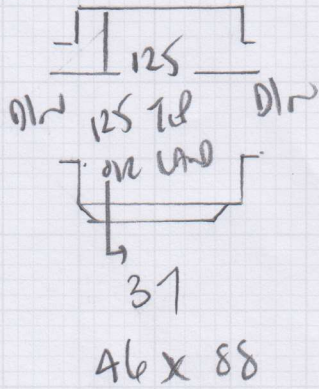

Job No: P29078
 Name: SOLANO
 Address: 6 GATTAVINE RD
 SWITZERSLAND
 Tel:
 Sheet: 1 of 2

STAIRS + LANDINGS
 1st floor to 1st floor
 GROUND FLOOR

BOSTON
Color BOS014

RAW 1 340 x 500
 RAW 2 140 x 500
 480 x 500

24m²

1st floor of STAIRS
 GROUND floor to 1st floor

MISSISSIPPI
BLACK/SILVER WS 110

RAW 250 x 400

10m²

(All As 66cm WIDE RUNNER)

17 Lin Max 12mm TARE C45 (113235)

Job No: P29078
 Name: SOLARO
 Address: 6 LATON VIKERO
 SWITZERLAND
 Tel:
 Sheet: (2 of 2)

- w1 65 x 87
- w2 65 x 120
- w3 90 x 122
- w4 62 x 84
- 11
- 47 x 86
- w5 65 x 84
- w6 70 x 125
- w7 85 x 120
- w8 60 x 87
- 27
- 46 x 87 *

66cm
 Runner
 =
 10cm
 GAP EACH
 SIDE
 TAPE
 RUNNER

- B/W 45 x 98
- 72cm
 To
 87
- 45 x 86
- w11 73 x 84
- w10 80 x 122
- w9 70 x 100
- 31
- 45 x 86
- Riser
- 18 x 84
- *