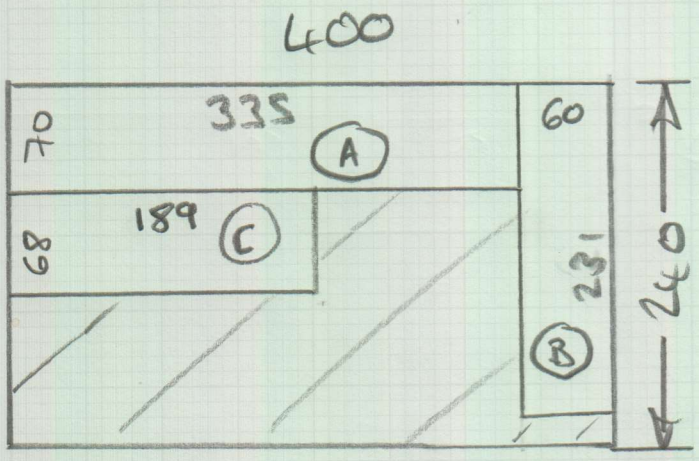

Job No: P29082 **Please quote on invoice**

Description of Carpet: Lulworth - LW-23

Carpet Finish: Whipping all round

Number of Pieces: 3

Sizes to be cut to: (If applicable) 0.70 x 3.35m, 0.68 x 1.89m, 2.31 x 0.60m

If Tape Selected	Supplied By	Select Supplier (if Appl)
Colour of tape:	Size of Tape:	Amount Visible on Top:
If Whipping:		
Colour of Whipping: To Match Carpet		

Special Instructions - PLEASE CUT DOWN TO SIZE (£10) - CUTTING PLAN INCLUDED FOR REFERENCE

Sub Total £47.65
 VAT @ 20% £9.53
 Total £57.18

+£10
 CUTTING
 CHARGE

Job No: P29082

Name: MANN

Address: 20F3

Tel:

Sheet: of:

LWORTH
- LW-23
240x400

RUGS TO BE CUT TO EXACT
SIZES BY KASIAS & WHIPPED
ALL ROUND IN MATCHING YARN

Job No: P29082
Name: MANN

Address: 30F3

Tel: _____
Sheet: _____ of _____

REAR
BED

SITTING
ROOM

BATHROOM

FRONT
BED