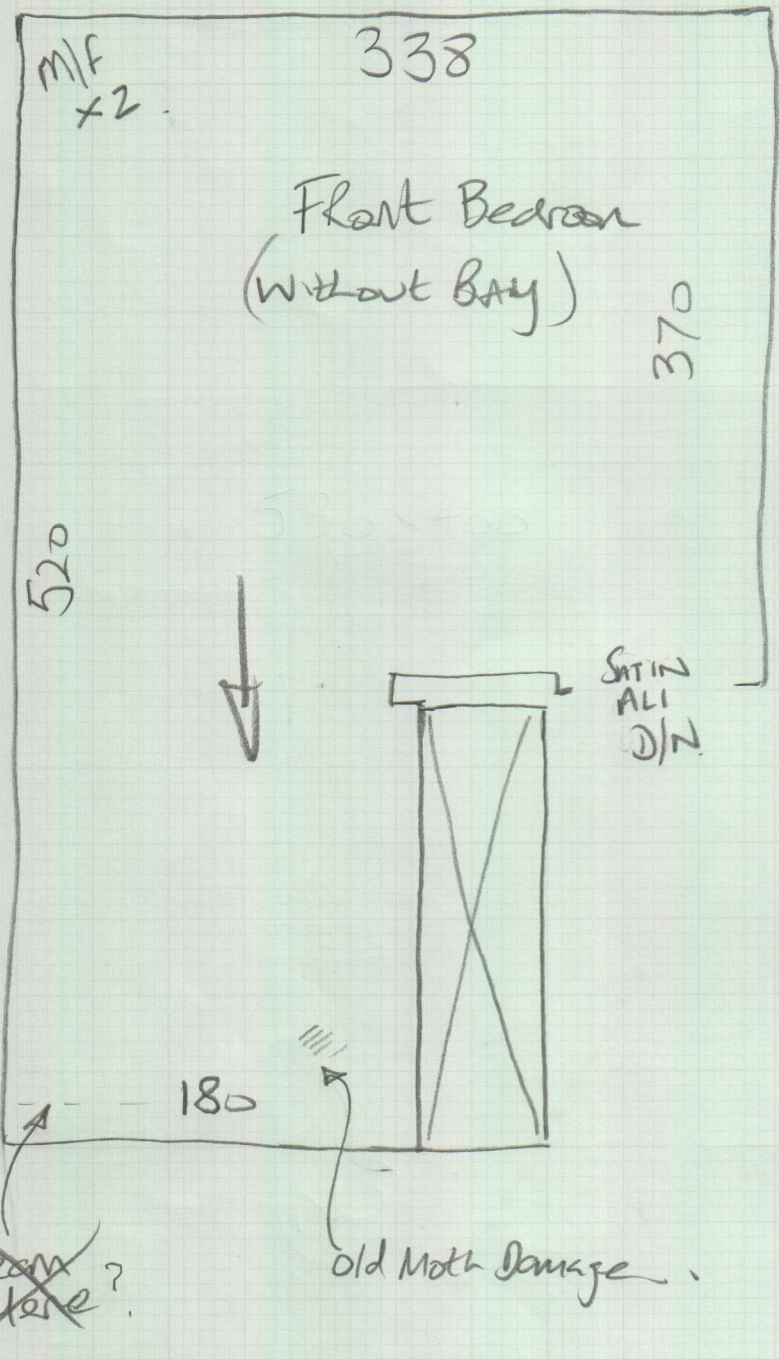

Job No: P29092

Name: BALMER

Address:

Tel:

1 of 2

Sheet:

LINTON 50

- LNT50-242

530 x 400

= 21.2m²

Job No: P29092

Name: Balmer

Address:

Tel: 2 of 2

Sheet: of

Uplift & Twist on very old Sponge Rubber.
 Fit New foam w/lyg.
 Re-use ex ste
 Move furniture (2 men)