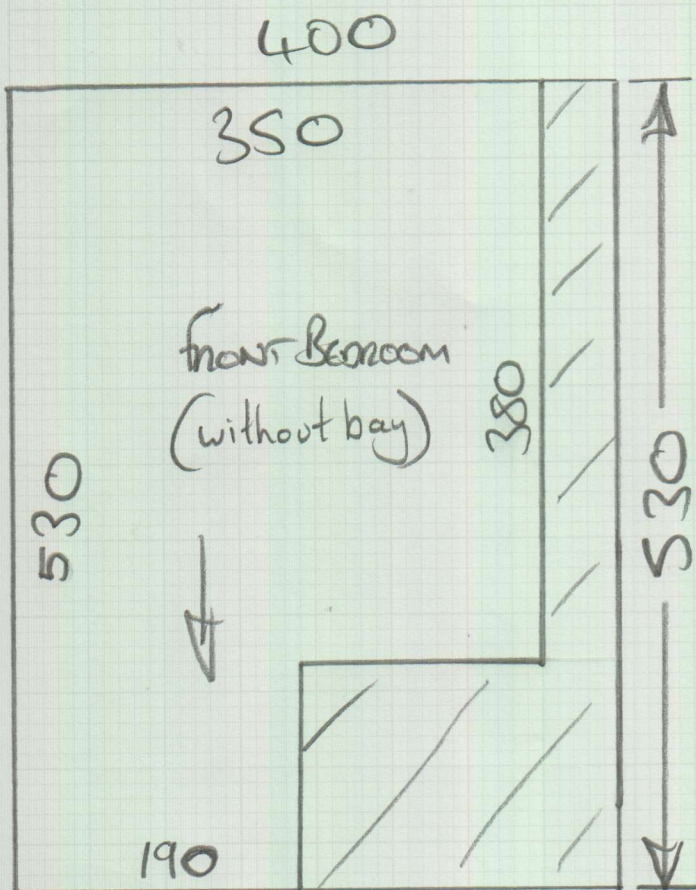

Job No: P29092

Name: BALMER

Address:

Tel:

1 of 2

Sheet:

LINTON 50

- LNT50-242

530 x 400

= 21.2m²

Job No: P29092

Name: Balmer

Address:

Tel: 2 of 2

Sheet: of

Uplift & Twist on very old Sponge Rubber.
 Fit New foam w/lyg.
 Re-use ex ste
 Move furniture (2 men)