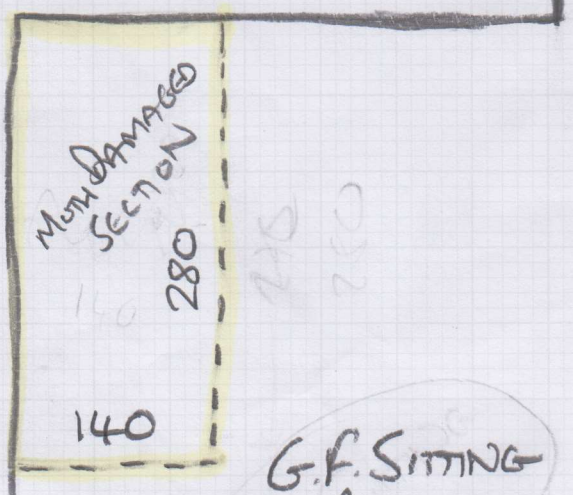

mrcarpet
 Job No: P29098
 Name: Wanner & Co.
 Address: 50 Harms Lane
 SW15
 Tel:
 Sheet: 10F1

GALA - 73
 385 x 500

- ① Cut Out Meth Damaged SECTION from G.F. SITTING ROOM CUT + U/LAY.
- ② Uplift Ex Gr IN Bes & ADAPT TO FIT G.F. SITTING ROOM PATCH + U/LAY
- ③ FIT NEW CAR TO BEDROOM.