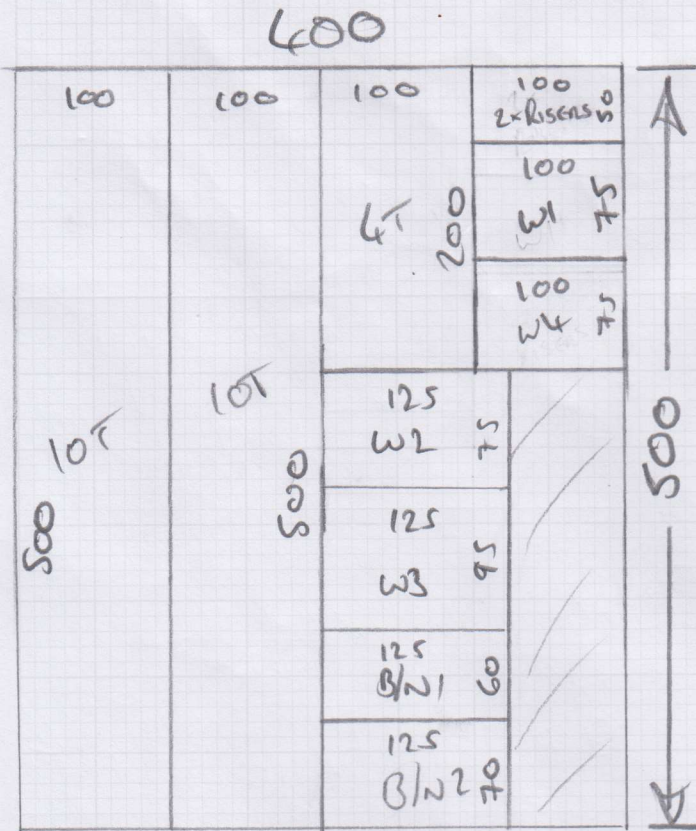

Job No: P29100
 Name: R. DOCK

Address: 10K4

Sheet: of:

MISSISSIPPI STRIPE CLEANANCE

- 104

500 x 400

= 20m²

ALL STAIRS ONLY

Super Frainfree Twist

- WHITE

1st Room 300 = 345 x 400

= 13.8m²

mrcarpets
 Job No: P29000
 Name: RUDROCK
 Address:
 Tel: 2094
 Sheet:

ALBONAN
 - ALB-025
 695 x 400
 = 27.8m²

Job No: P29100
 Name: RUDOLPH
 Address: 59 BANGOR LANE S7
 SWISS 101 F
 Tel:
 Sheet: 3084

ALBORAN B
LANDING ONLY

TOP LANDING LAM. ARE
 SIGNAL

- w1 60 x 85
- w2 60 x 65
- w3 80 x 101
- w4 65 x 75

107
 45 x 78 (BOXED)

MISSISSIPPI STRIPE
TO STAIRS
ONLY

front door
 connect.

10mm expansion GAP
 in wood floor in HALL
 WHERE IT MEETS RUBER OF STAIRS

wood floors
 UP IN ALBORAN (MARRAMBLAE) ON OLD PU FAN
 BOARD CLAWED BY SIAMESE CAT !!

Super STAINFREE TWIST
TO THIS ROOM ONLY

mrcarpet
DESIGNS & LAYOUTS

Job No: P29100
Name: RUDOLPH
Address: 59 BANGALORE ST
SWISS 10T