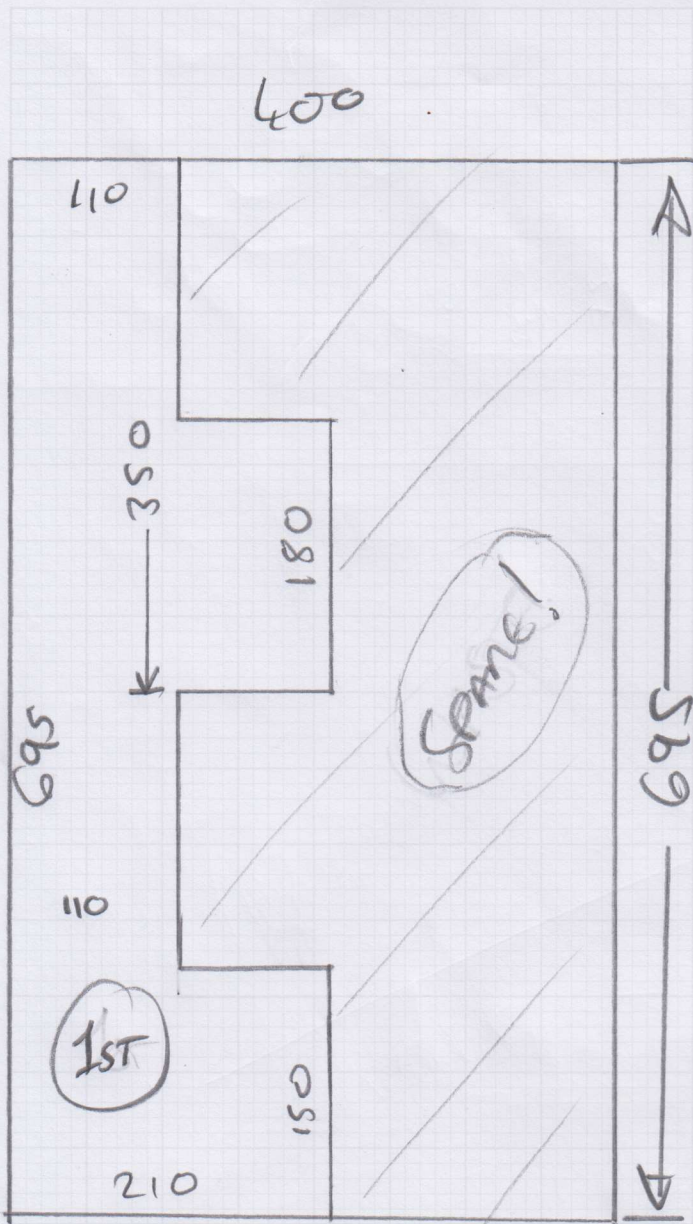

Job No: P29100
 Name: R. DOCK

Address: 10K4

Sheet: of:

MISSISSIPPI STRIPE CLEANANCE

- 104

500 x 400

= 20m²

ALL STAIRS ONLY

Super Frainfree Twist

- WHITE

1st Room 300 = 345 x 400

= 13.8m²

mrcarpets
 Job No: P29000
 Name: RUDROCK
 Address:
 Tel: 2094
 Sheet:

ALBONAN
 - ALB-025
 695 x 400
 = 27.8m²

Job No: P29100
 Name: RUDOLPH
 Address: 59 BANGOR LANE S7
 SWISS 101 F
 Tel:
 Sheet: 3084

ALBORAN B
LANDING ONLY

TOP LANDING LAM. ARE
 SIGNAL

- w1 60 x 85
- w2 60 x 65
- w3 80 x 101
- w4 65 x 75

107
 45 x 78 (BOXED)

MISSISSIPPI STRIPE
TO STAIRS
ONLY

front door
 connect.

10mm expansion GAP
 in wood floor in HALL
 WHERE IT MEETS RUBER OF STAIRS

wood floors
 UP IN ALBORAN (MARRAMBLAE) ON OLD PU FAN
 BOARD CLAWED BY SIAMESE CAT !!

Super STAINFREE TWIST
TO THIS ROOM ONLY

mrcarpet
DESIGNS & LAYOUTS

Job No: P29100
Name: RUDOLPH
Address: 59 BANGALORE ST
SWISS 10T