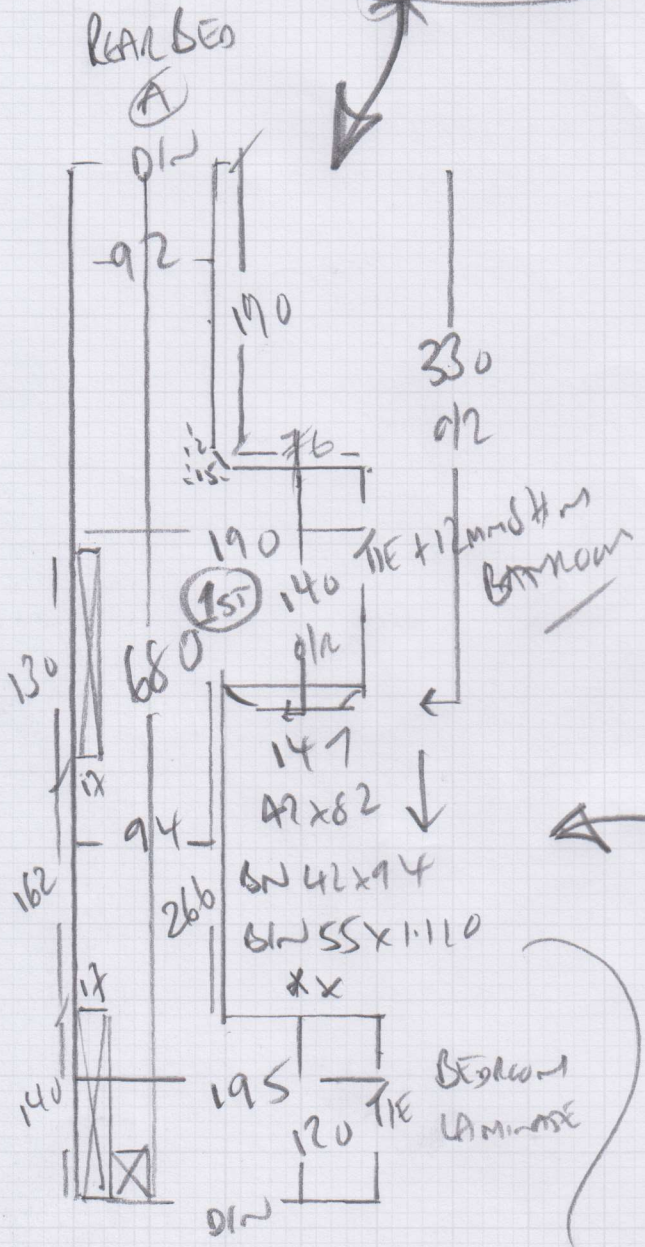

Job No: P29100
 Name: R. DOCK

Address: 10K4

Sheet: of:

MISSISSIPPI STRIPE CLEANANCE

- 104

500 x 400

= 20m²

ALL STAIRS ONLY

Super Frainfree Twist

- WHITE

1st Room 300 = 345 x 400

= 13.8m²

mrcarpets
 Job No: P29000
 Name: RUDROCK
 Address:
 Tel: 2094
 Sheet:

ALBONAN
 - ALB-025
 695 x 400
 = 27.8m²

Job No: P29100
 Name: RUDOLPH
 Address: 59 BANGOR LANE S7
 SWISS 101 F
 Tel:
 Sheet: 3084

ALBORAN B
LANDING ONLY

TOP LANDING LAM. ARE
 SIGNAL

- w1 60 x 85
- w2 60 x 65
- w3 80 x 101
- w4 65 x 75

107
 45 x 78 (BOXED)

MISSISSIPPI STRIPE
TO STAIRS
ONLY

front door
 connect.

10mm expansion GAP
 in wood floor in HALL
 WHERE IT MEETS RUBER OF STAIRS

wood floors
 UP IN ALBORAN (MARRAMBLAE) ON OLD PU FAN
 BOARD CLAWED BY SIAMESE CAT !!

Super STAINFREE TWIST
TO THIS ROOM ONLY

mrcarpet
DESIGNS & LAYOUTS

Job No: P29100
Name: RUDOLPH
Address: 59 BANGALORE ST
SWISS 10T