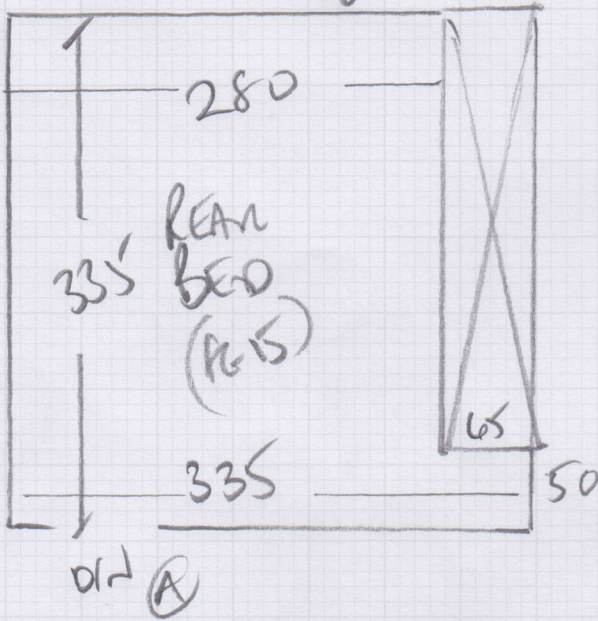

Super Frainfree Twist

- WHITE

1st Room 300 = 345 x 400

= 13.8m²

mrcarpets
 Job No: P29000
 Name: RUDROCK
 Address:
 Tel: 2094
 Sheet:

ALBONAN
 - ALB-025
 695 x 400
 = 27.8m²

Job No: P29100
 Name: RUDOLPH
 Address: 59 BANGOR LANE S7
 SWISS 101 F
 Tel:
 Sheet: 3084

ALBORAN B
LANDING ONLY

TOP LANDING LAM. ARE
 SIGNAL

- w1 60 x 85
- w2 60 x 65
- w3 80 x 101
- w4 65 x 75

107
 45 x 78 (BOXED)

MISSISSIPPI STRIPE
TO STAIRS
ONLY

front door
 connect.

10mm expansion GAP
 in wood floor in HALL
 WHERE IT MEETS RUBER OF STAIRS

wood floors
 UP IN ALBORAN (MARRAMBLAE) ON OLD PU FAN
 BOARD CLAWED BY SIAMESE CAT !!

Super STAINFREE TWIST
TO THIS ROOM ONLY

mrcarpet
DESIGNS & LAYOUTS

Job No: P29100
Name: RUDOLPH
Address: 59 BANGALORE ST
SWISS 10T