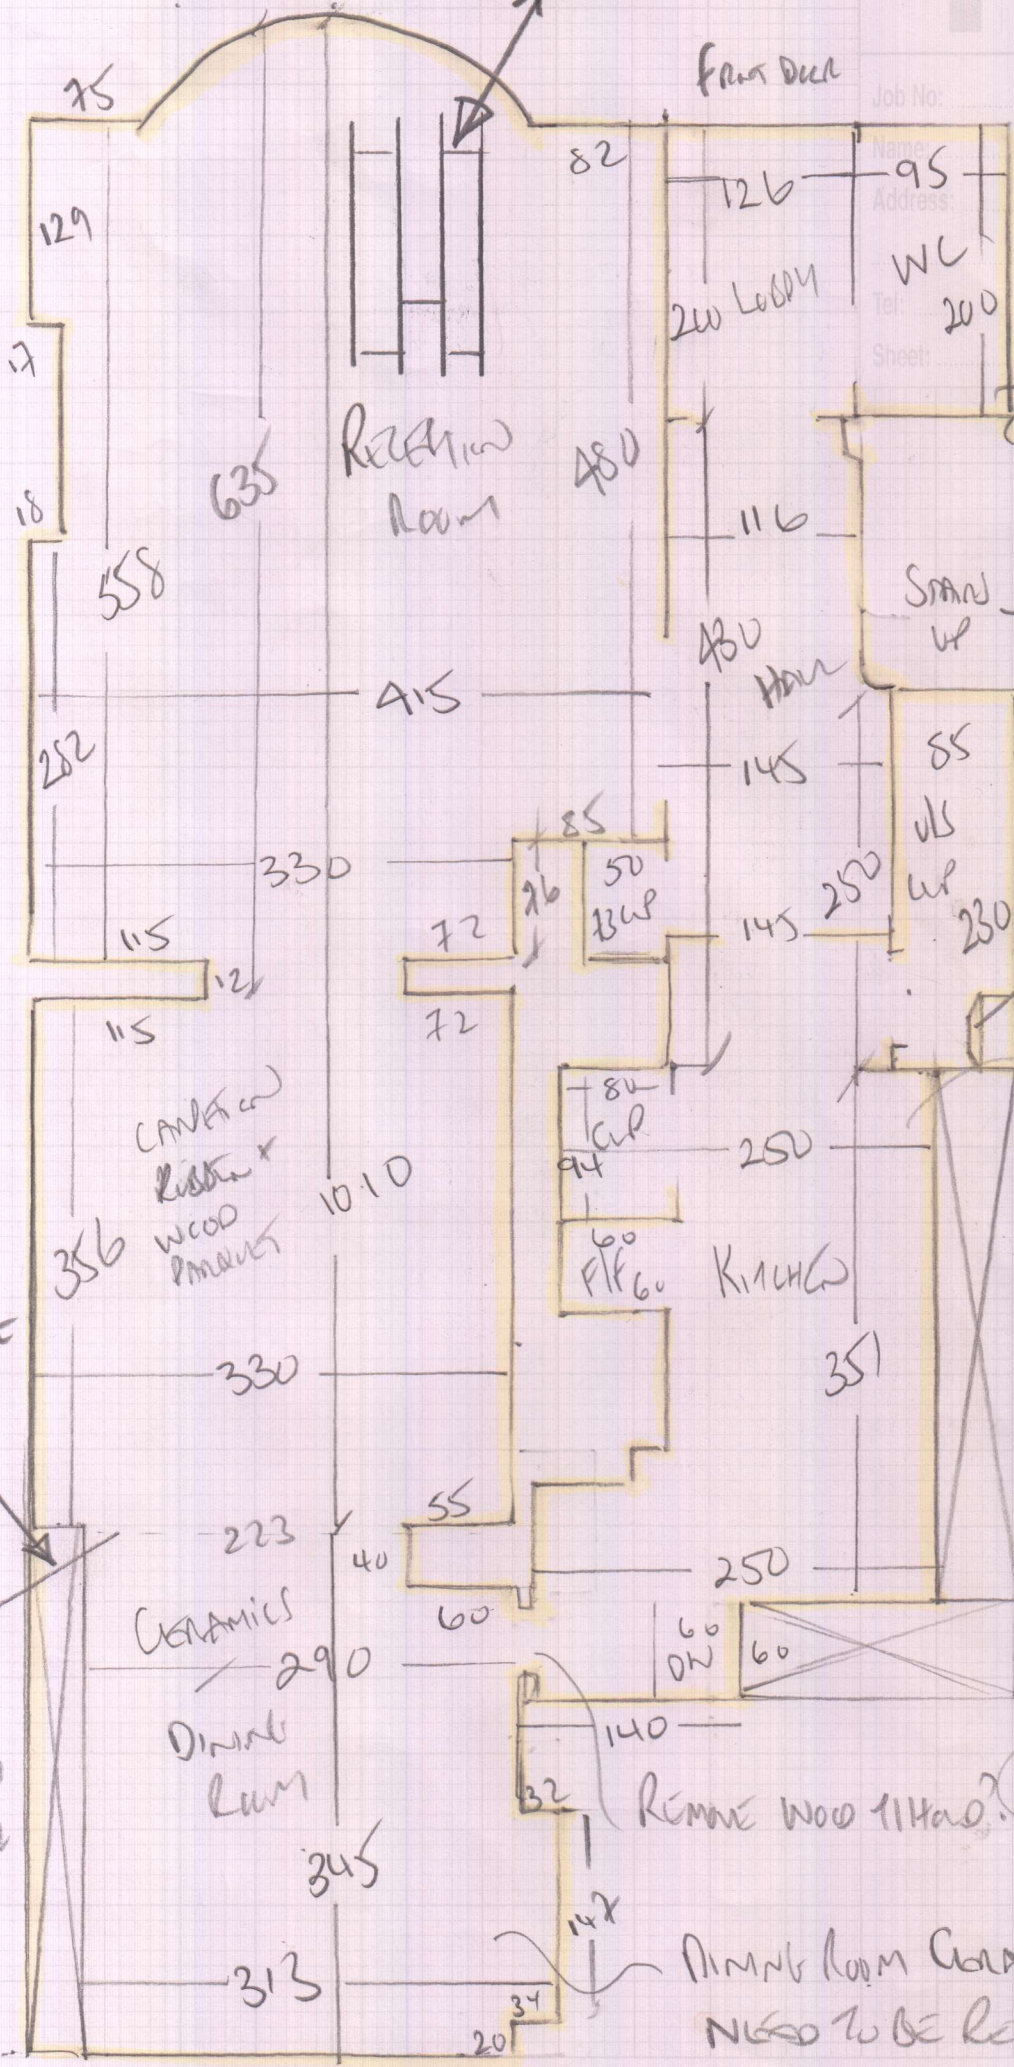

PLANK DIRECTION

mrcarpet

Job No:  
 Name:  
 Address:  
 Tel:  
 Sheet:

P29101  
 CUNDAU  
 ANAALWILL DRIVE  
 SWIS GLS

of: **1 of 1**

White Vinyl  
 on Cork Tiles  
 ON CONCRETE

REMOVE ALL  
 10-15mm  
 FROM

White Vinyl  
 on Cork/Vinyl  
 Tiles

CONCRETE  
 Select 'Click'  
 24842

Country OAK  
 AS FLOOR 2176m<sup>2</sup>

79.20m<sup>2</sup>

Dining Room Ceramic Tiles  
 NEED TO BE REMOVED!!

REMOVE WOOD TILES?

This unit coming out

Approx 10-15mm thicker than Reception Room floor

CANISTER  
 RUSTIC  
 WOOD  
 PRODUCT

Reception Room

2nd LOBBY

WC

STAIRS UP

STAIRS UP

55

55

55

55

55

55

55

55

55