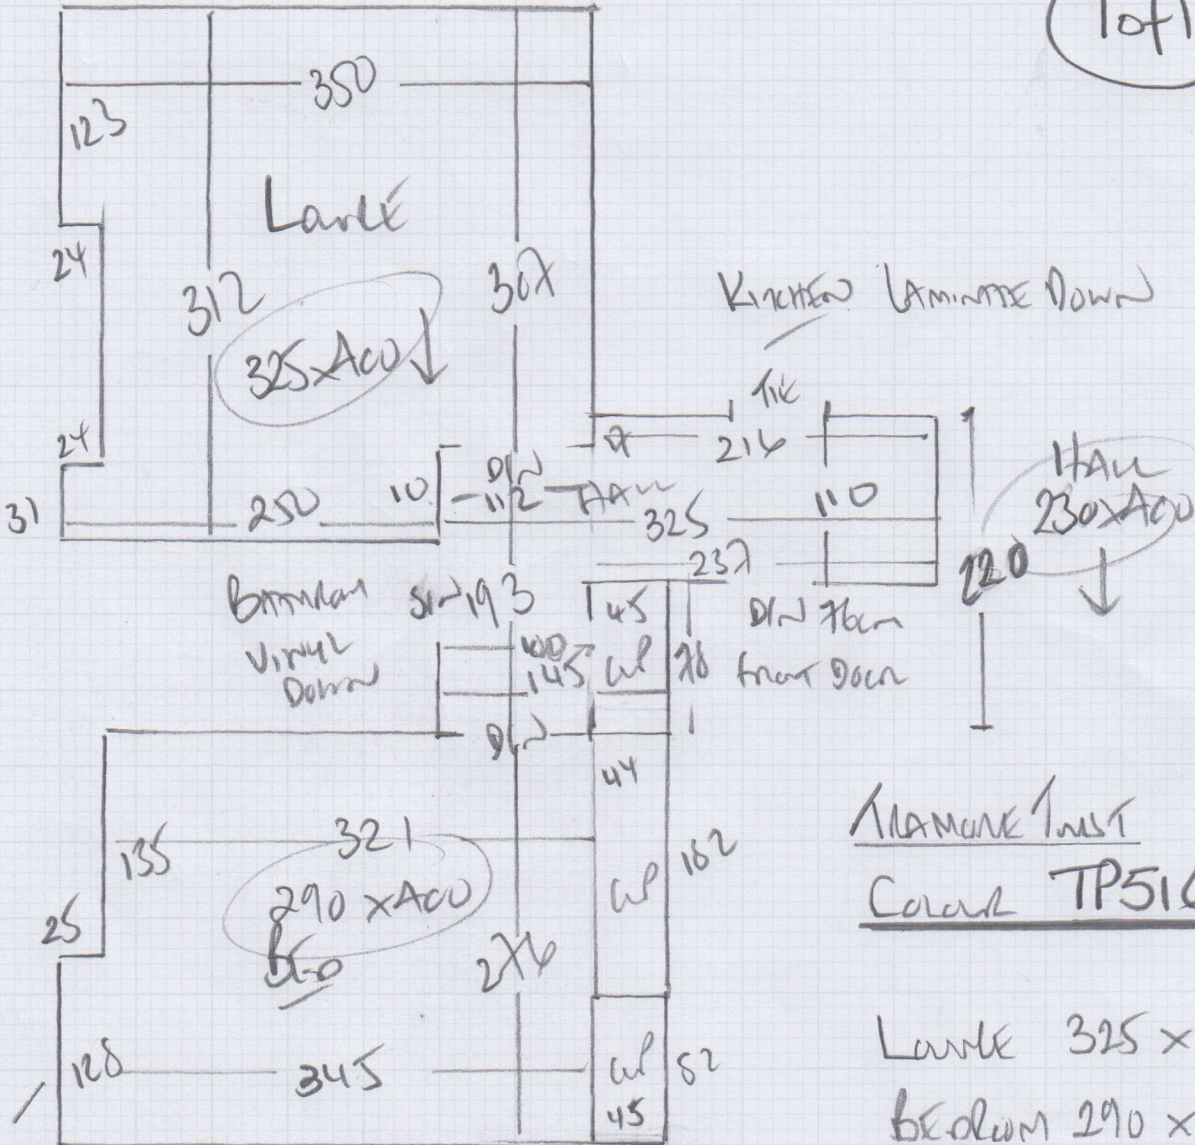

\* Must Heave on Completion \*

\* Fit Inside Cupboards

mrcarpet  
 Job No: P29103  
 Name: GUY THORNTON  
 Address: Flat C  
 156 Fulton Terrace Leeds  
 Tel: WB 9ER  
 Sheet: 1 of 1

2nd floor flat

THORNTON Trust  
Colour TP516

Living 325 x A00  
 Bedroom 290 x A00  
 Hall 230 x A00  
845 x A00

3380m<sup>2</sup>

SKIN THIS SIDE

TO INCLUDE CUPBOARDS IN 4 ROOM WIDTH

WOOD FLOORBOARDS

UPHOLSTERY TRIM LINE ON PUTTAN

ALL BANDS

NO FURNITURE

RINKS GO FORWARD IN PARTIALITY 50 YEARS AWAY