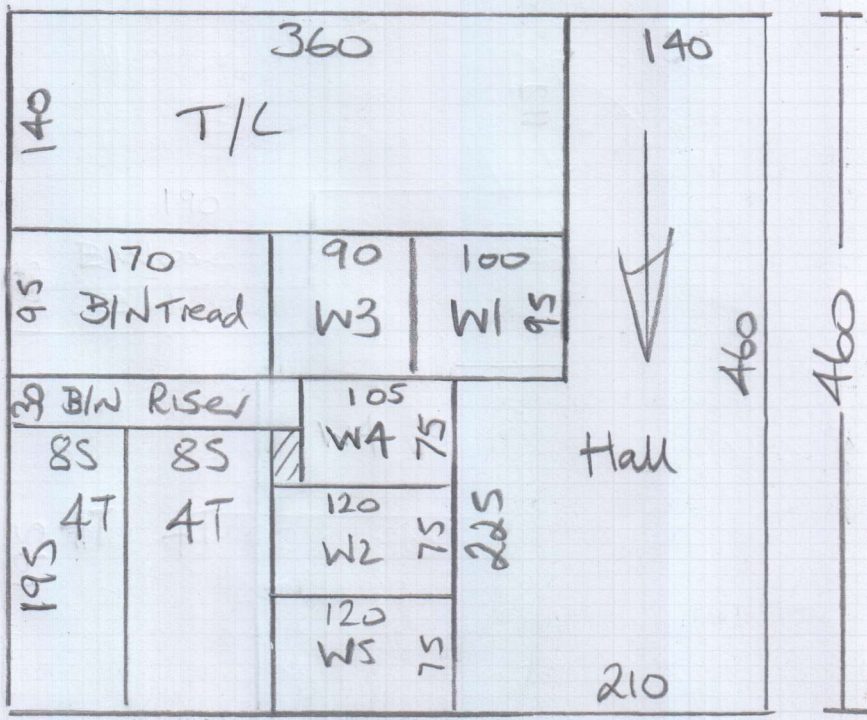

mrcarpet  
 Job No: P29106  
 Name: Roberts  
 Address:

Tel: lot 2  
 Sheet:  
Wool Geneva  
Col. Stelm

Cut Plan 460x500  
 = 23m<sup>2</sup>