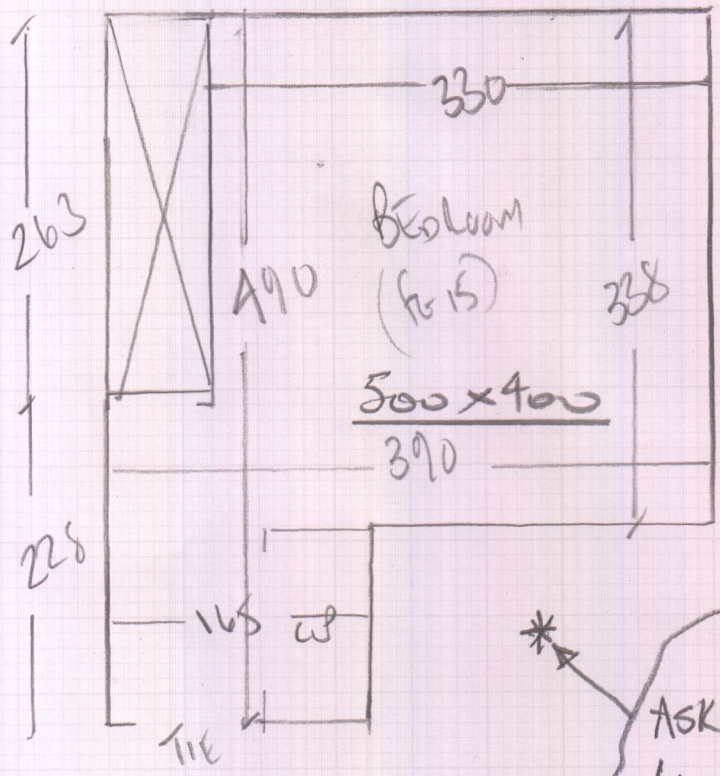

mrcarpets
 Job No: P29107
 Name: 2 DRACO GATE
 Address: ERLINGHAM ROAD
 SWIS IX P
 Tel: _____
 Sheet: of 10/1

Bedroom

SUKER STAN FREE TILES

Corral CERAMIC

= 500 x 400

20m²

CONCRETE FLOOR

SLIPPER DOWN

NO CLOSET TO UNITS / FEET ONLY TO UNITS

FURNITURE fits Bed + 2 Chest Drawers

* Also fit a new Ali T/Edge to
 Main Bedroom doorway