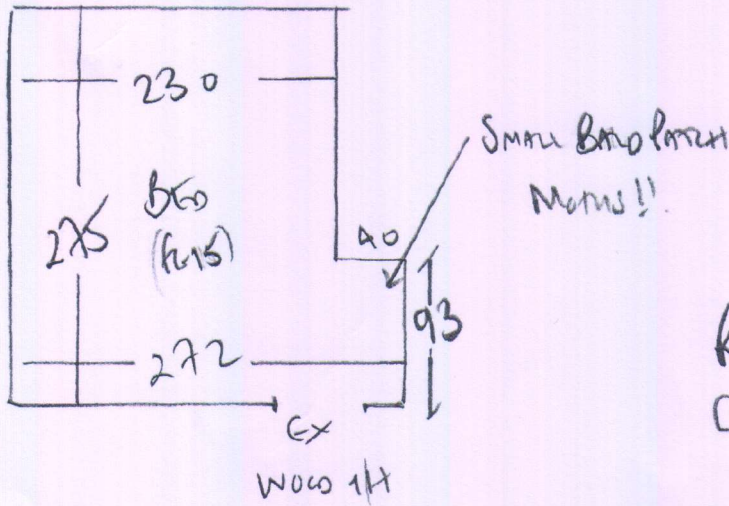

GUEST BEDROOM

P29109
PENNY
8 BUKIT ST
SWIS 106

10F1

RUTLAND 'A0'
COLOR R0140 E4X
285 x 400

11.40m²

WOOD FLOOR

UPLIFT MALAYAN ON OLD FELT + SLICE