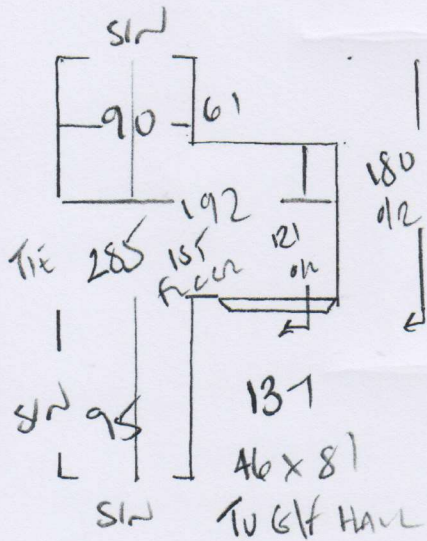

P29110
 FORD
 32 Count Royal
 CANLOW DRIVE
 SWIS 280

10F1

1st floor landing + STAIR
+ Ceiling

WINDSCREEN 'CLEARANCE'
COVER 142

325 x 400

13m²