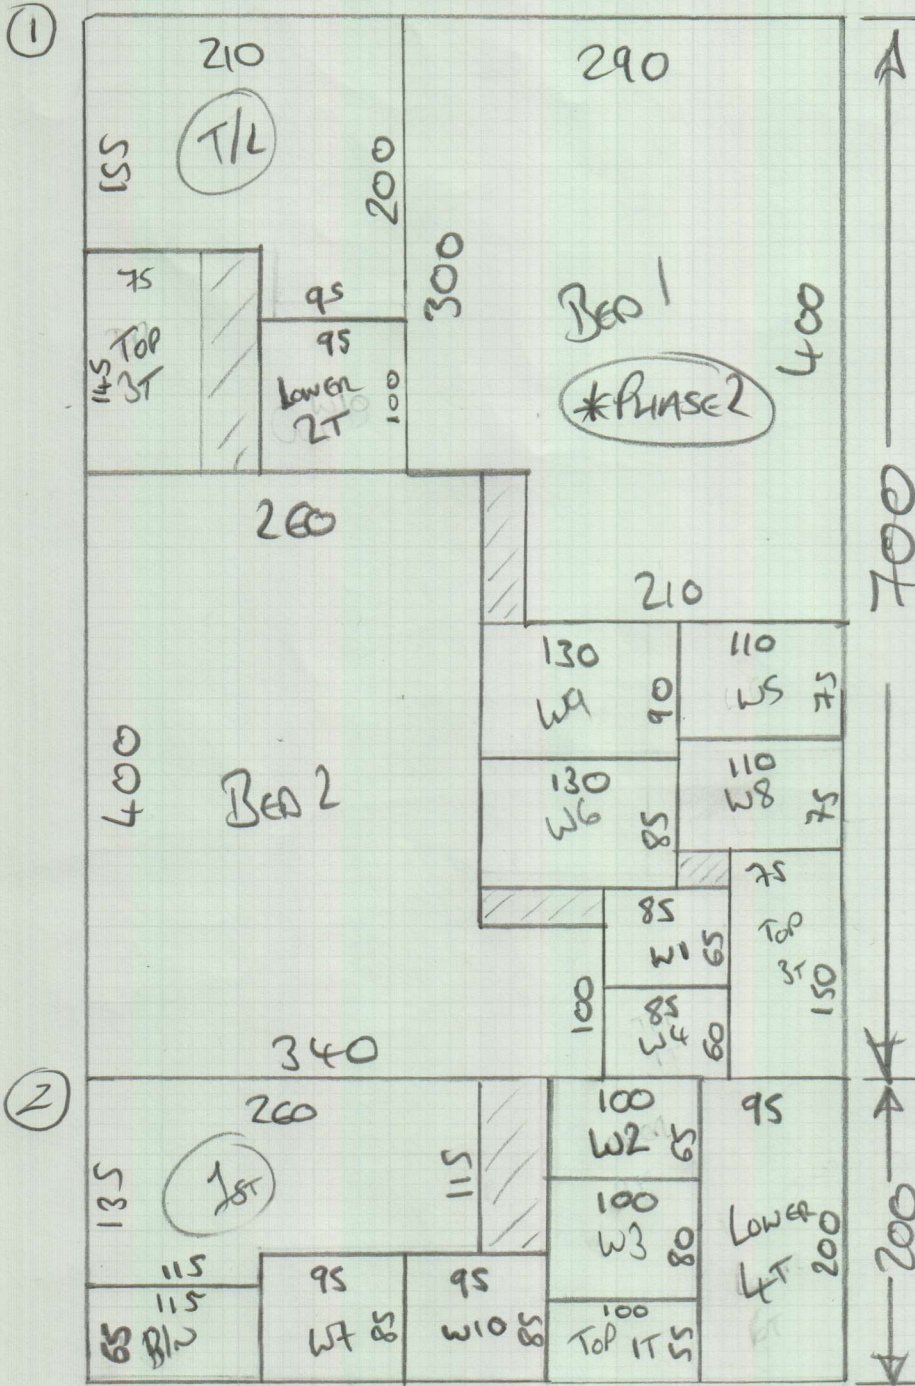

Job No: P29124
Name: Nelson

Address:

1 of 2

Tel:

Sheet: of:

Florence

Col. FLO-08

① 700 x 500

② 200 x 500

900 x 500

= 65m²

* CUSTOMER TO MOVE SMALL ITEMS, LIGHTER FURNITURE & PERSONAL BELONGINGS FROM AREAS BEFORE EACH PHASE. WARDROBES TO BE EMPTIED, HAVE DOORS REMOVED & BE UNFIXED FROM WALLS BY CUSTOMER AS WELL.

PHASE 1 = BED 2 + ALL STAIRS & LANDINGS

PHASE 2 = BED 1

Job No: P29124
 Name: Nelson
 Address:

Tel: 202
 Sheet:

- W1 = 53x67 ✓
- W2 = 53x88 ✓
- W3 = 68x88 ✓
- W4 = 50x62 ✓

Poss. Split Phase Due
 To Amount Of Furn
 & Big 'ROBES' IN
 Bedroom?

Big 'ROBE' (250x60)
 Doors To Bathroom
 + Empty CD
 + Good Narrow Unit To Be Scrapped

*Phase 2

- W5 = 65x98 ✓
- W6 = 70x118 ✓
- W7 = 71x82 ✓
- W8 = 66x99 ✓
- W9 = 72x118 ✓
- W10 = 72x82 ✓
- B/N = 41x106 ✓
 (convert 76)