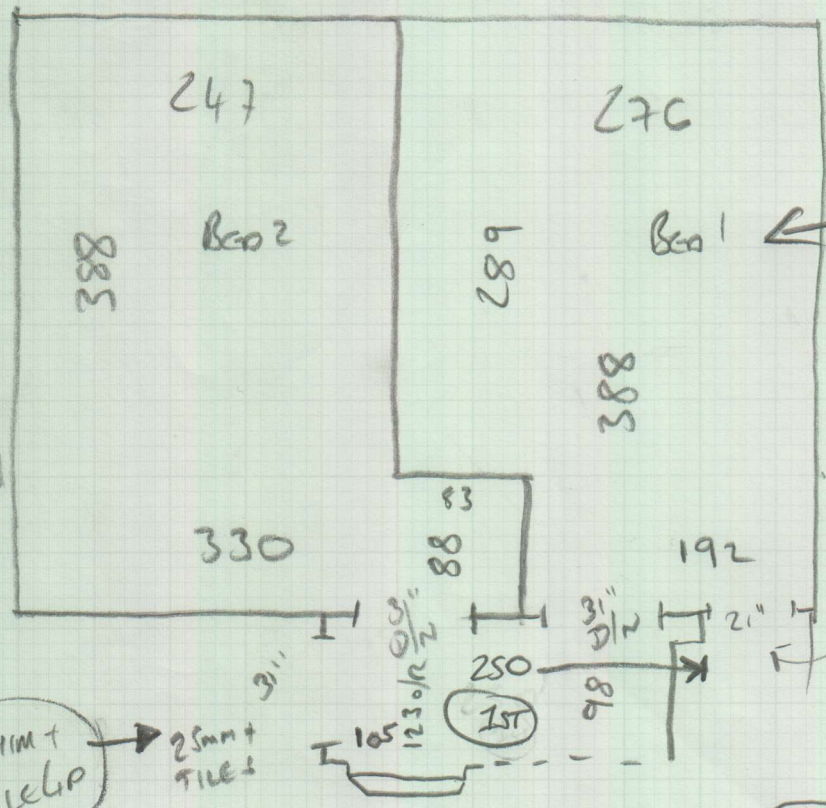

Job No: P29124
Name: Nelson

Address:

1 of 2

Tel:

Sheet: of:

Florence

Col. FLO-08

① 700 x 500

② 200 x 500

900 x 500

= 65m²

* CUSTOMER TO MOVE SMALL ITEMS, LIGHTER FURNITURE & PERSONAL BELONGINGS FROM AREAS BEFORE EACH PHASE. WARDROBES TO BE EMPTIED, HAVE DOORS REMOVED & BE UNFIXED FROM WALLS BY CUSTOMER AS WELL.

PHASE 1 = BED 2 + ALL STAIRS & LANDINGS

PHASE 2 = BED 1

Job No: P29124
 Name: Nelson
 Address:

Tel: 202
 Sheet:

- W1 = 53x67 ✓
- W2 = 53x88 ✓
- W3 = 68x88 ✓
- W4 = 50x62 ✓

Poss. Split Phase Due
 To Amount Of Furn
 & Big 'ROBES' IN
 Bedroom?

Big 'ROBE' (250x60)
 Doors To Bathroom
 + Empty CD
 + Good Narrow Unit To Be Scrapped

*Phase 2

- W5 = 65x98 ✓
- W6 = 70x118 ✓
- W7 = 71x82 ✓
- W8 = 66x99 ✓
- W9 = 72x118 ✓
- W10 = 72x82 ✓
- B/N = 41x106 ✓
 (convert 76)