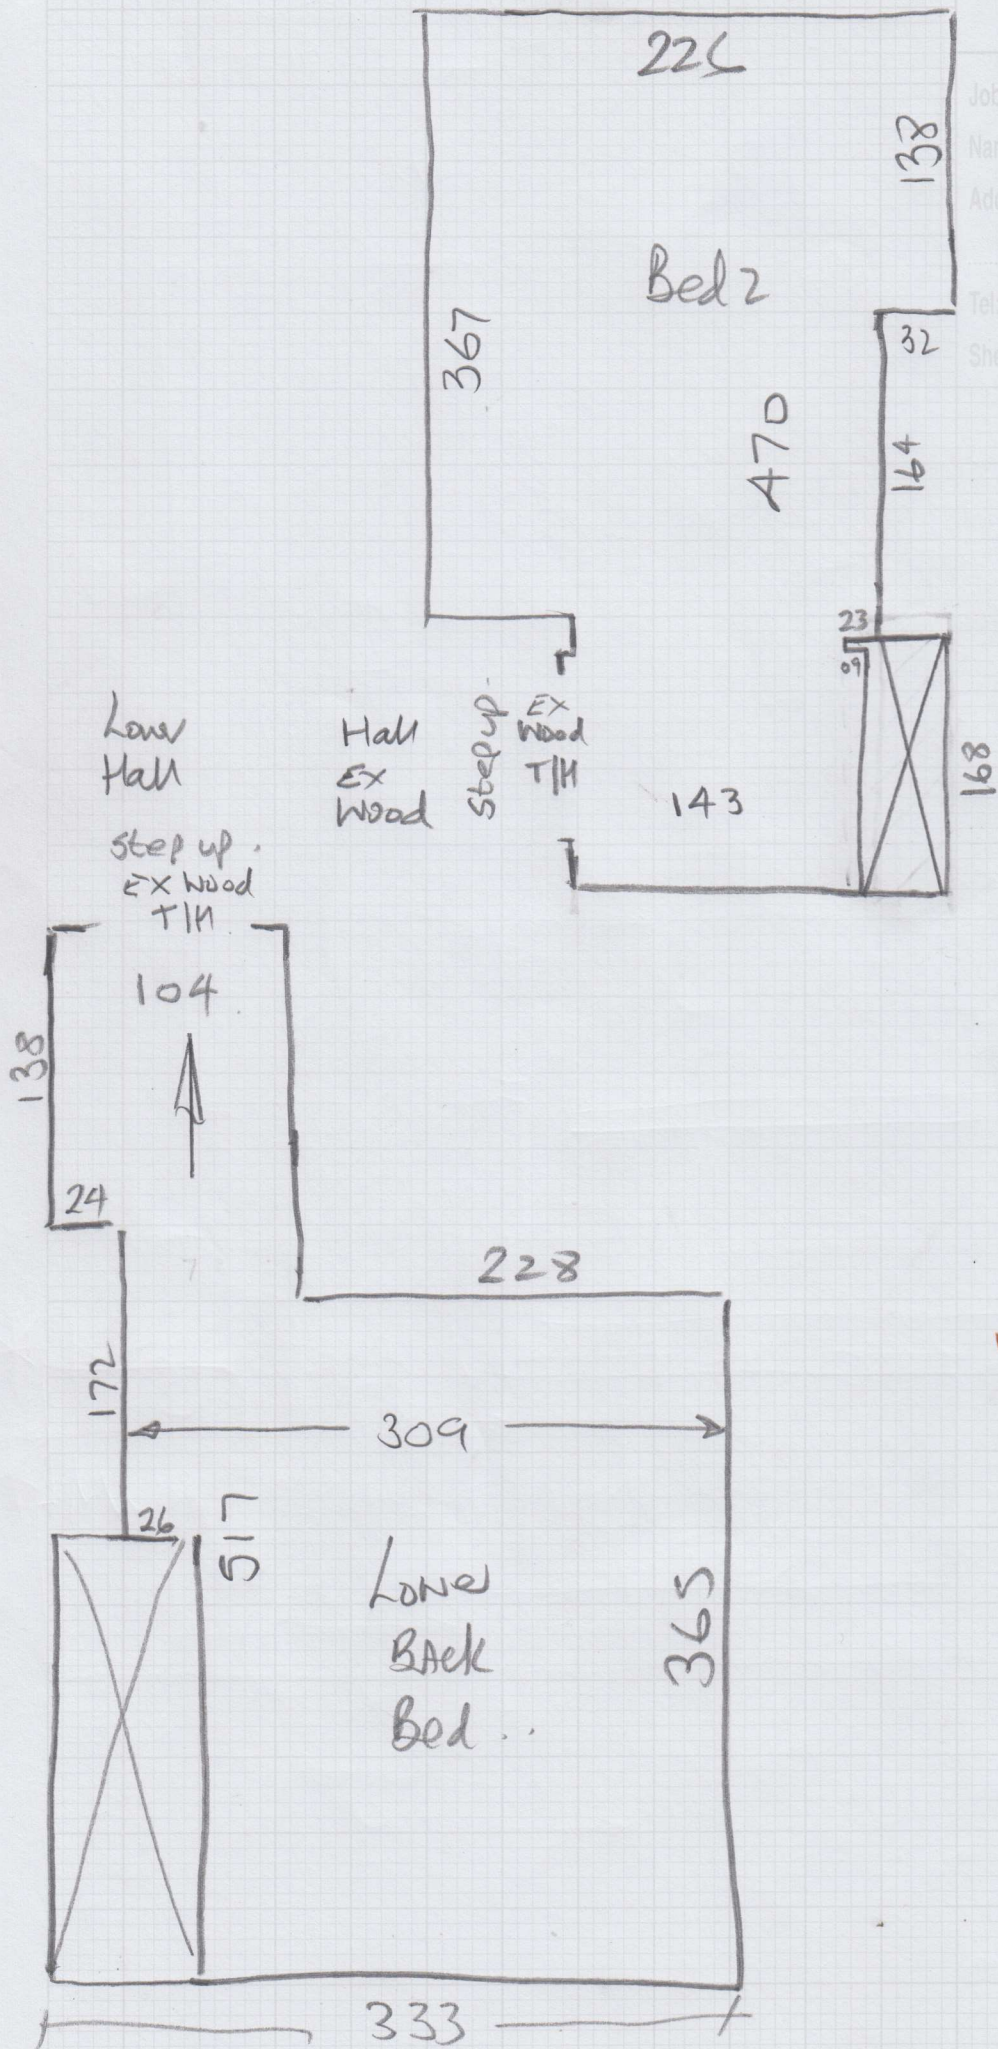

mrcarpet

Job No: P29130

Name: Bruce

Address:

Tel: 102

Sheet:

Tramare Plain

Colour TP-514

Cut Plan 855×400
 $= \underline{\underline{34.20m^2}}$

* Keys from D#9 on LRR

* Must leave flat Clean & tidy
 & Hoover on Completion

Job No: P29130
Name: Bruce
Address: Flat 2
114 Lower Richmond Road

Tel:
Sheet:

2 of 2

35
199