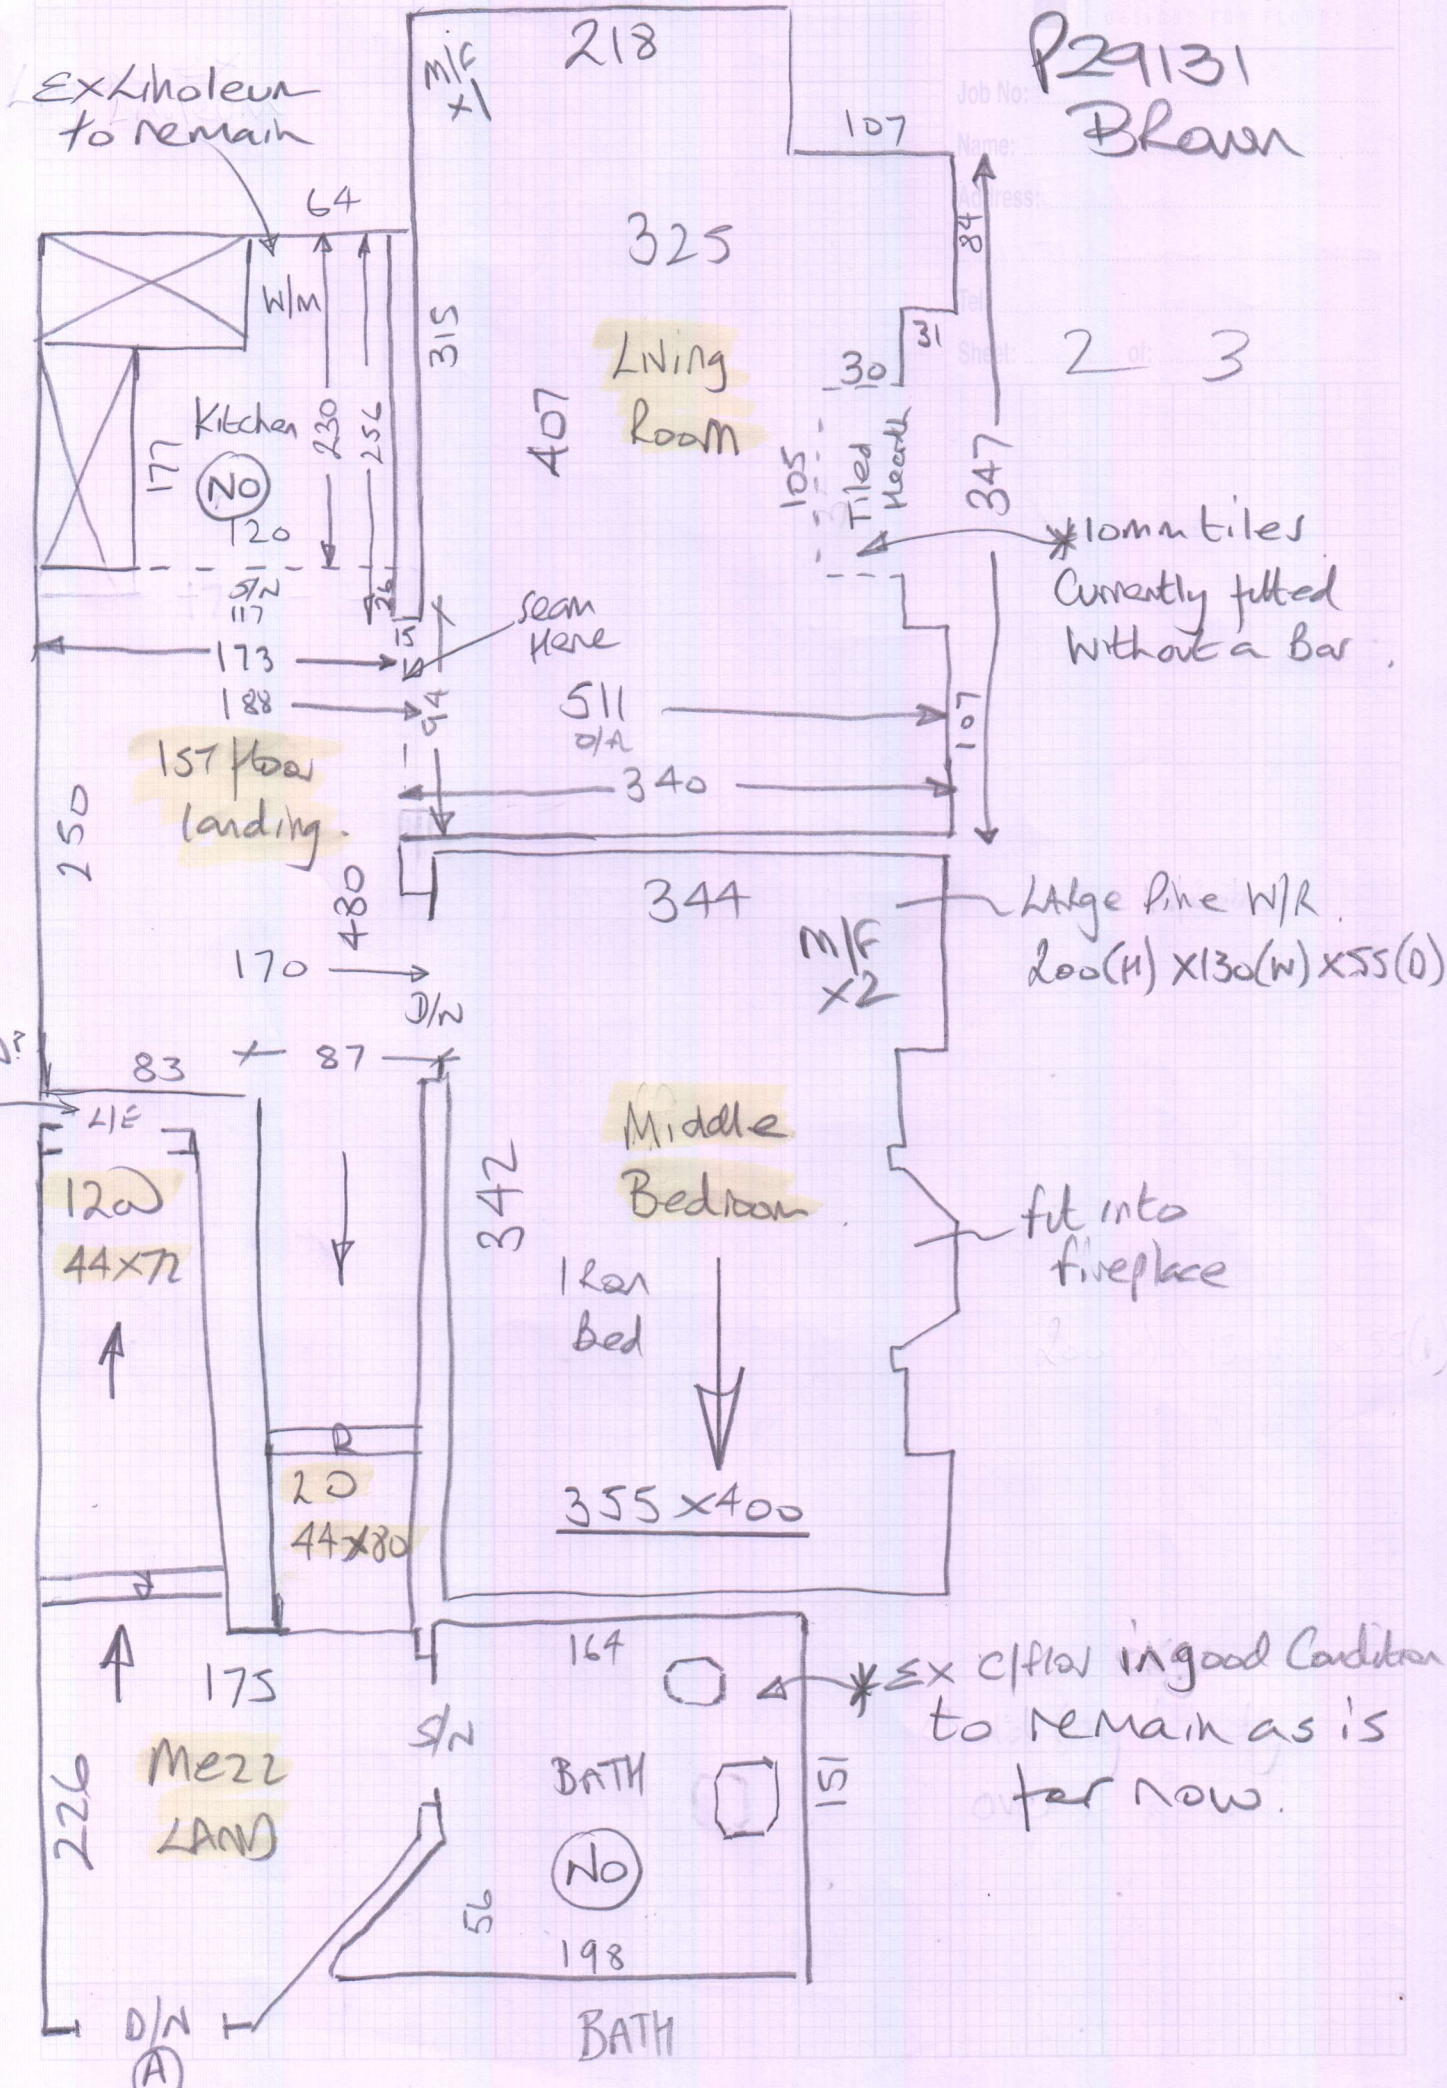

mrcarpets

Job No: P29131

Name: Brown

Address:

Tel:

Sheet: 1 of 3

Portobello Haroi  
Boude 04.

- Middle Bed 355 x 400
- Cut Plan ① 850 x 400
- Cut Plan ② 465 x 400
- 16.70 x 400
- = 66.80m<sup>2</sup>

P29131  
Brown

Job No:

Name:

Address:

Sheet:

2 of 3

Front

Job No: P29131

Name: Blaen

Address:

Tel:

Sheet: 3 of 3