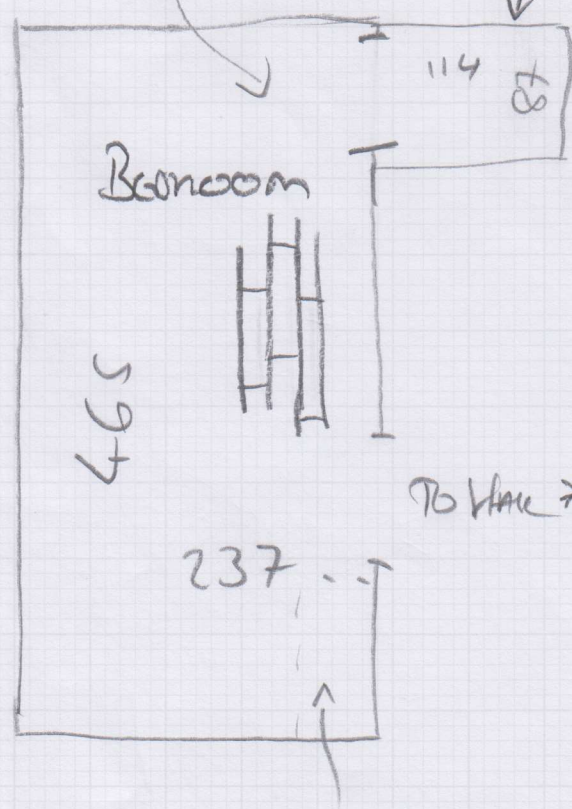

P29133

Job No:

Name: GOODMANNS LTD

Address:

10F3

Tel:

Sheet: of:

WC, Hall, Bed = 24m<sup>2</sup> NETT

315 TRACK 30

DRY CARPET 2500

TRANSFORM CLICK  
- CLASSIC OAK 26438

33 PACKS

= 58.08m<sup>2</sup>

\* DO UPLIFT ON FIRST VISIT

\* FIT ALL STAIRING AT REAR OF PROPERTY TO ALLOW FRONT TO DRY AS MUCH AS POSSIBLE.

19/20 mm  
Laminated + fibreglass

P29133

Job No:

Name:

GOODMAN NURS LTD

Address:

2003

Tel:

Sheet:

of:

Double Bed Here

(APPROX)

UNDERSTAIRS  
CUPB

ROBE BUILT IN?

57x100

Approx 28m<sup>2</sup> Nett