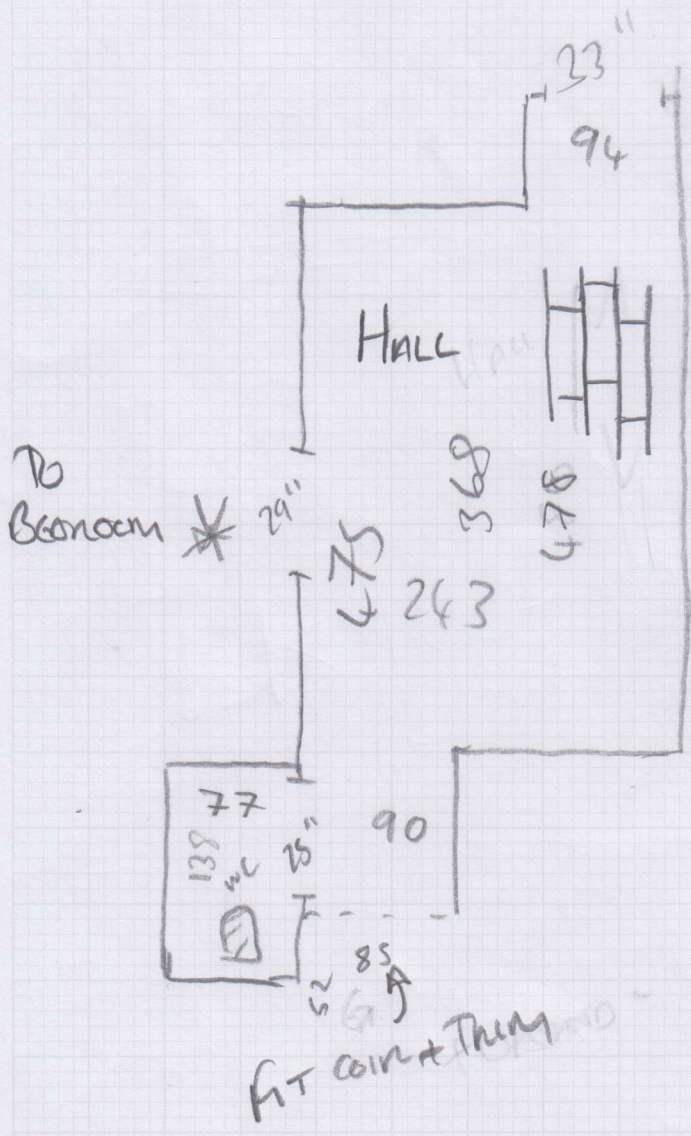

P29133

Job No:

Name: GOODMANNS LTD

Address:

10F3

Tel:

Sheet: of:

WC, Hall, Bed = 24m<sup>2</sup> NETT

315 TRACK 30

DRY CARPET 2500

TRANSFORM CLICK  
- CLASSIC OAK 26438

33 PACKS

= 58.08m<sup>2</sup>

\* DO UPLIFT ON FIRST VISIT

\* FIT ALL STAIRING AT REAR OF PROPERTY TO ALLOW FRONT TO DRY AS MUCH AS POSSIBLE.

19/20 mm  
Laminated + fibreglass

P29133

Job No:

Name:

GOODMAN NURS LTD

Address:

2003

Tel:

Sheet:

of:

Double Bed Here

(APPROX)

UNDERSTAIRS  
CUPB

ROBE BUILT IN?

57x100

Approx 28m<sup>2</sup> Nett