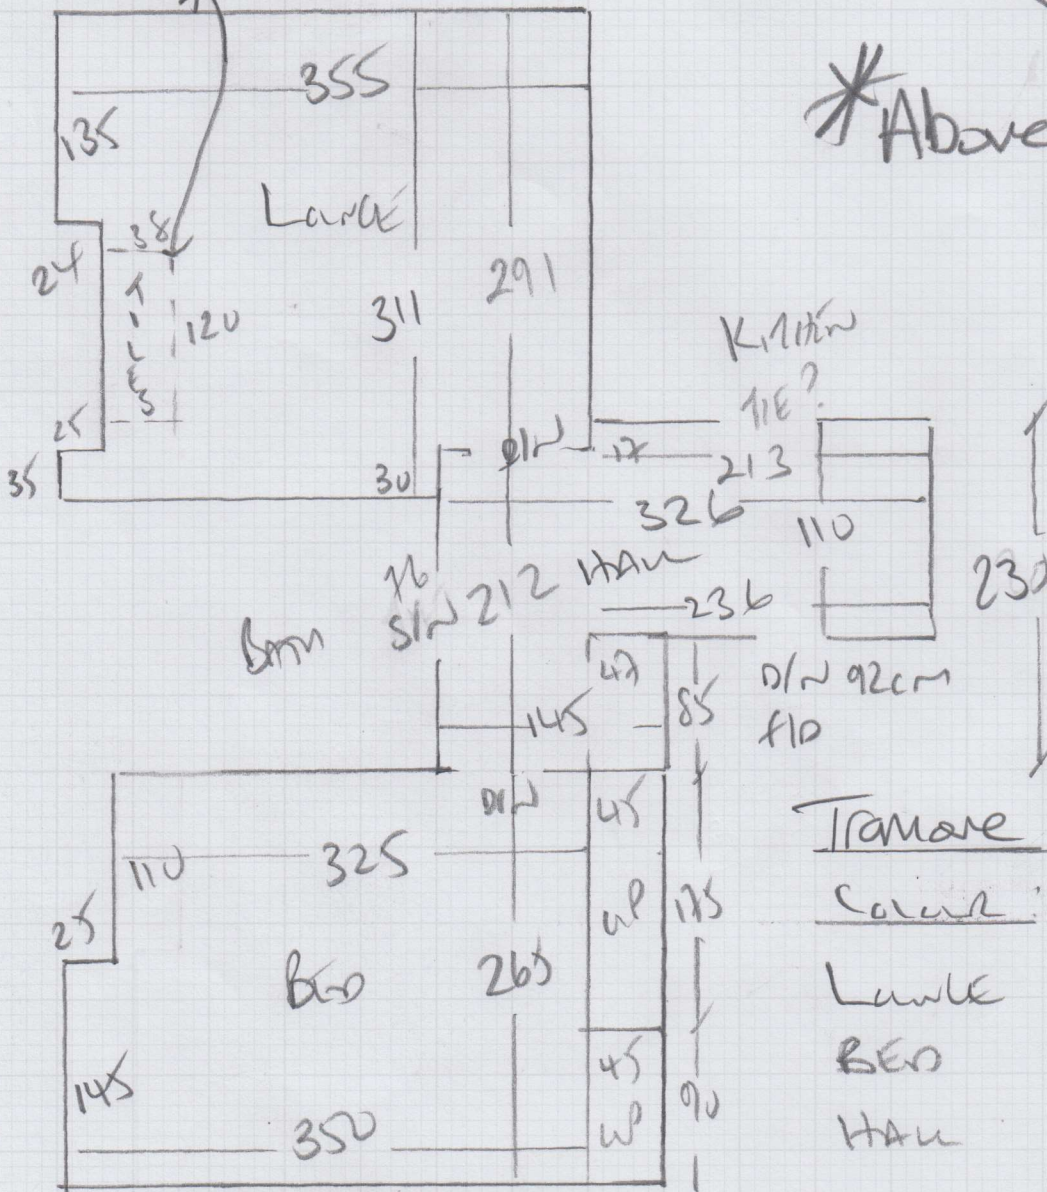

Keys from: - Glenthame Properties

Unit 4 Griffin Gate

135 Lower Richmond Rd
SWIS 122

mrcarpet

Job No: P29137

Name: Fran B

Address: 156 Fulham Lane
WB 92XL

Tel:

Sheet:

1 of 1

* Remove ex
S/WMP & Carpet
over hearth tiles

* Above Bury Foods
& Wine Shop

Tramore Plain

Colour: TP516

Lounge 325 x 400 } *
 Bed 280 x 400 } *
 Hall 240 x 400
 845 x 400

Wood floors

White 1mst on Curvo 9 Green Lufan (old)

Art bands

3380m²

Sent Roll and
D620m for
these 2 cuts