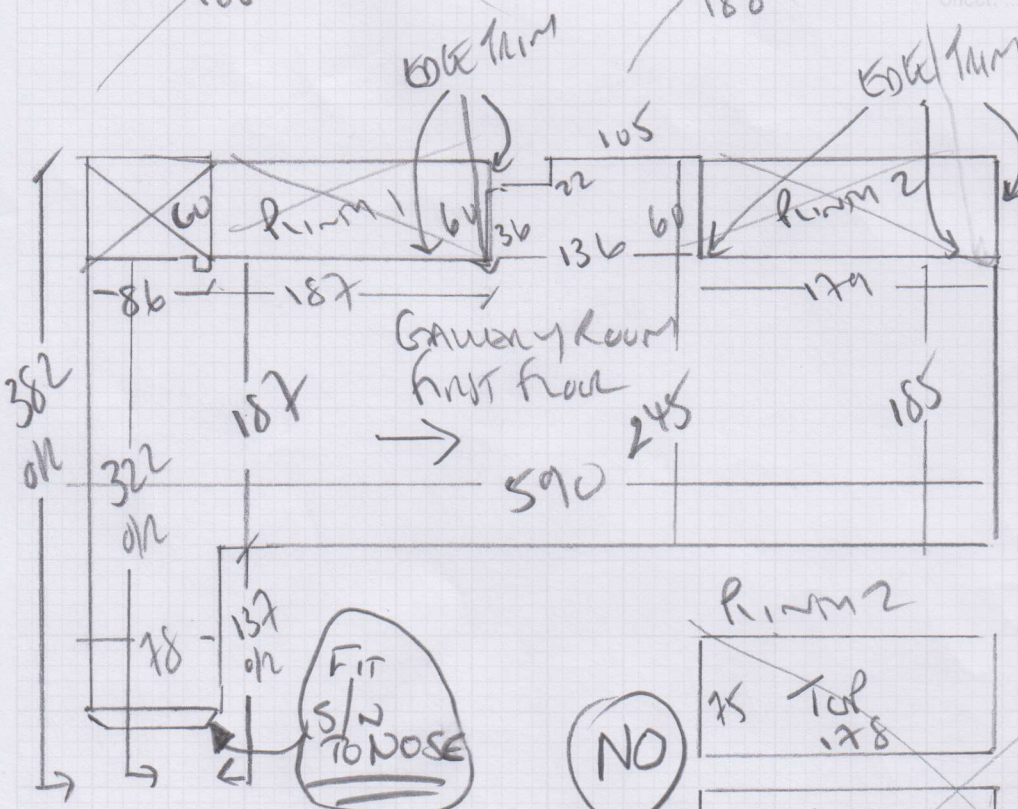

Job No: P29139  
 Name: McGinn  
 Address: 9 Royal Victoria  
 Anniversary Building  
 Tel: John Archer wmm  
 Sheet: SW18 35X

1cr3

THAMORE      TONGS

Colour - TT-609

Plan 600 x 400  
 Lounge 600 x 400  
 Bedroom 370 x 400  
 Hall 1570 x 400  
 = 62.80M<sup>2</sup>

Area

NO

Job No: P29139  
Name: McGill  
Address: 9 RAIN VILLAGE A  
PARKWAY  
Tel: JUTTA ANANDA WANG  
Sheet: SW18 35X

(NO)

Edge trim  
40  
40  
188

(30x3)

(NO)

Edge trim  
60  
40  
180

(NO)

NOT BOXED RIMMS  
OR STAIRS

WOOD FLOOR  
NO WALK

NEW STAIRS REQUIRED THAT

SMALL CARPET TO RIMMS + EDGE TRIM???

mrcarpet  
DESIGNS FOR FLOORS

70 Lower Richmond Road  
Putney  
SW15 1LL

Tel Nr: 020-8789 3133

## ROLL BREAKDOWN

---

Job No: P29139

Customer Name: McGill

Carpet: Tramore Tones

Colour: TT-609

| Roll Size                | 16.00 x 4.00m       |
|--------------------------|---------------------|
| Cut Plan 1               | 6.00 x 4.00m        |
| Lounge                   | 6.00 x 4.00m        |
| Bedroom                  | 3.70 x 4.00m        |
|                          |                     |
| <b>Balance left over</b> | <b>0.30 x 5.00m</b> |