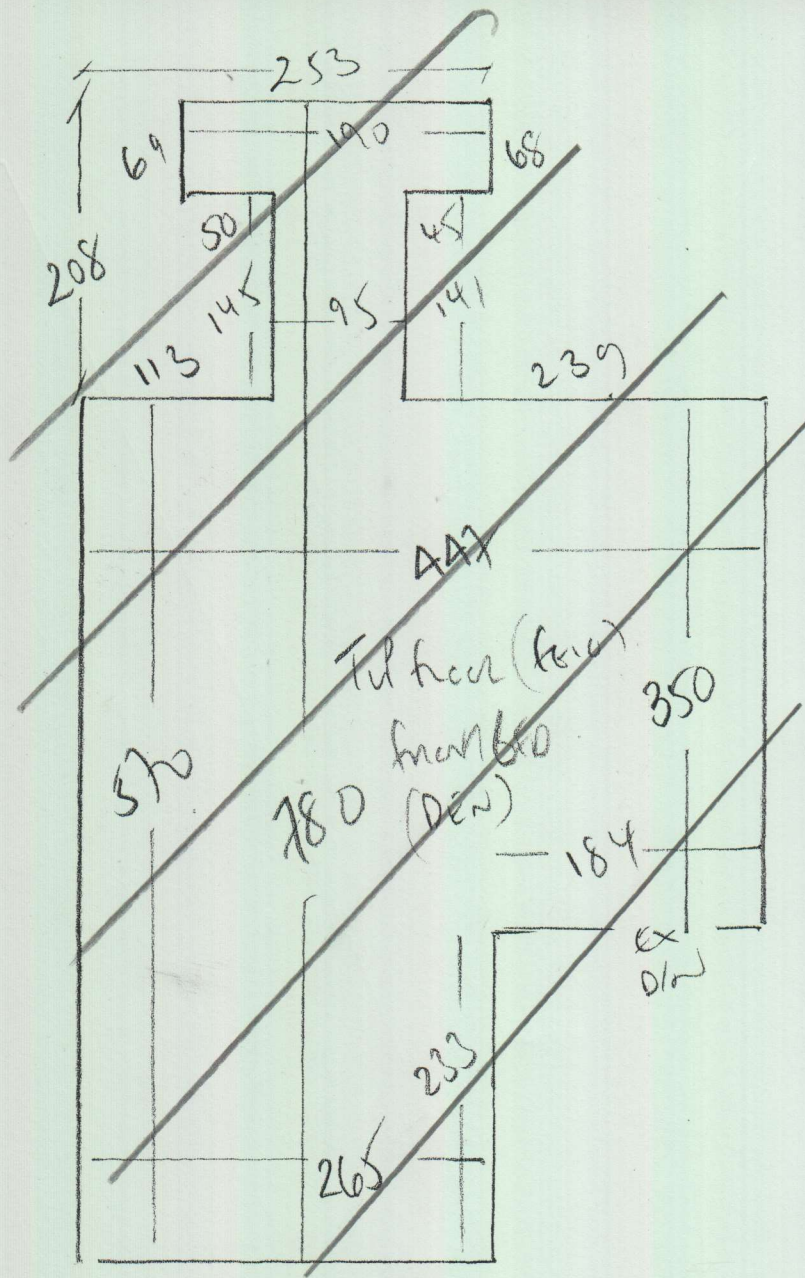

Phase 3 - 12/11

P29142  
Dyson

1 of 3

HAVANA

- HAV 26

~~Curlew = 1095 x 500~~

~~1st floor = 425 x 500  
(MASTER)~~

Top floor = 345 x 400

= 89.8 m<sup>2</sup>

12/11

Also fit Satin  
All T/E at  
ENSUITE BATH DOOR  
IN 1ST floor near Bed

P29142  
 DYSon  
 79 ELM (GARDEN)  
 SW13 0BX

(2 of 3)

THIS ROOM TO BE 15mm  
 Acoustic (or similar)  
 WOODEN BATTENS TO BE  
 INSTALLED AS PERIMETERS.  
 BY CUSTOMERS SON!

SLIDING DOOR  
 MANNING WROBE TO BE DISMANTLED  
 EX D/W

1 m

D.