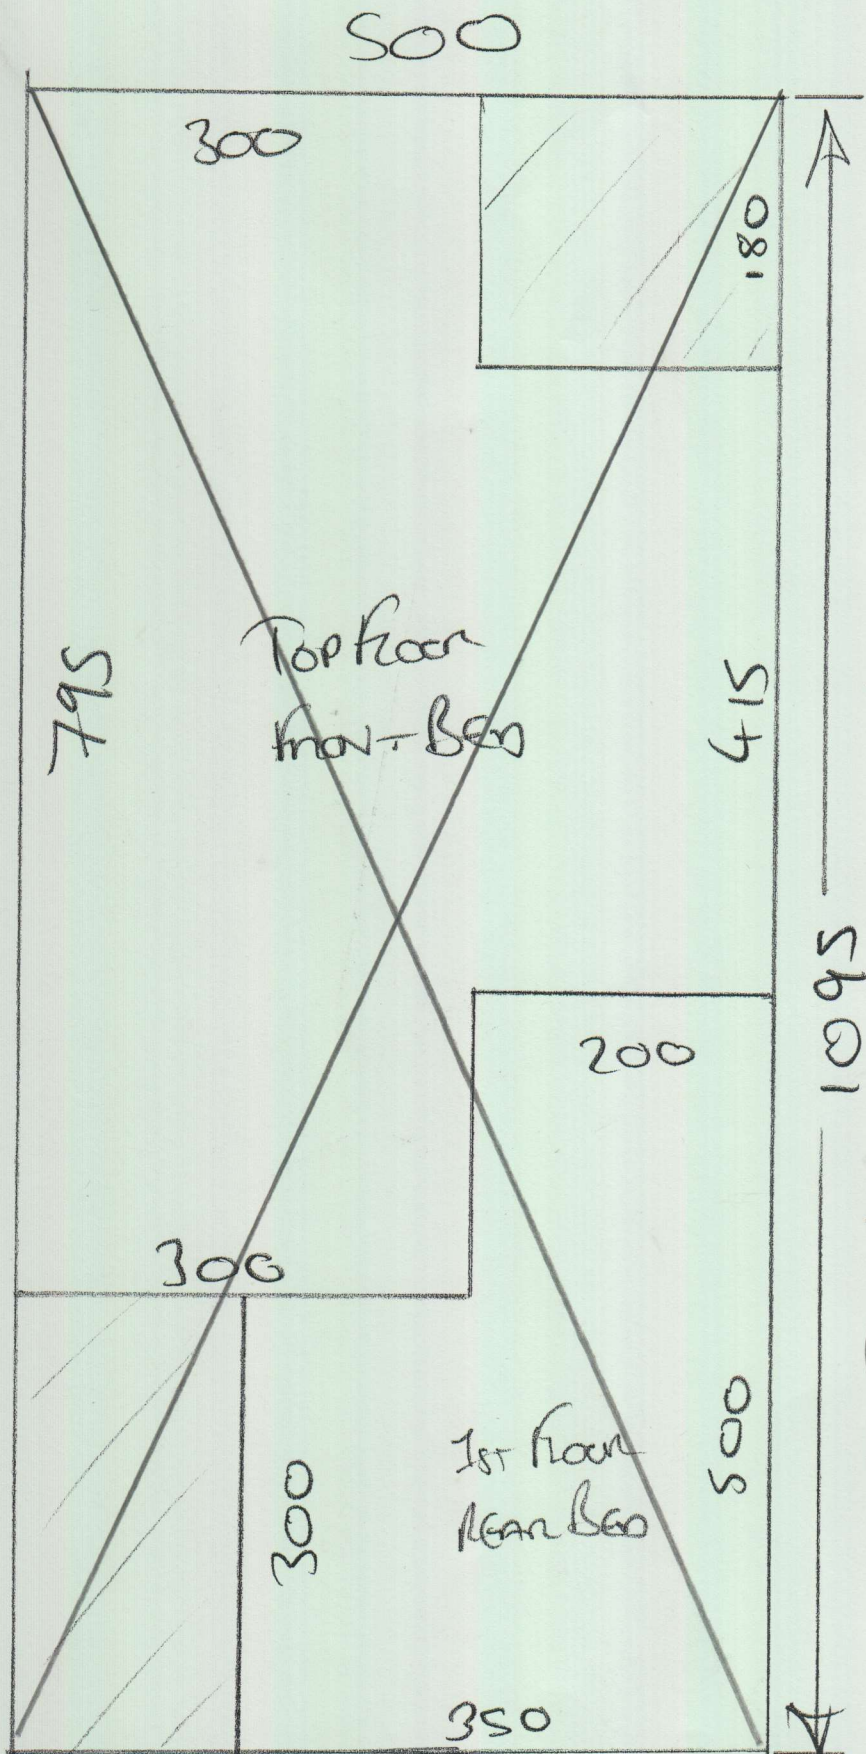

Phase 3 - 12/11

P29142  
Dyson

1 of 3

HAVANA

- HAV 26

~~Curlew = 1095 x 500~~

~~1st floor = 425 x 500  
(MASTER)~~

Top floor = 345 x 400

= 89.8 m<sup>2</sup>

12/11

Also fit Satin  
All T/E at  
ENSUITE BATH DOOR  
IN 1ST floor near Bed

P29142  
 DYSon  
 79 ELM (GARDEN)  
 SW13 0BX

(2 of 3)

THIS ROOM TO BE 15mm  
 Acoustic (or similar)  
 WOODEN BATTENS TO BE  
 INSTALLED AS PERIMETERS.  
 BY CUSTOMERS SON!

SLIDING DOOR  
 MANNING WROBE TO BE DISMANTLED  
 EX D/W

1 m

D.