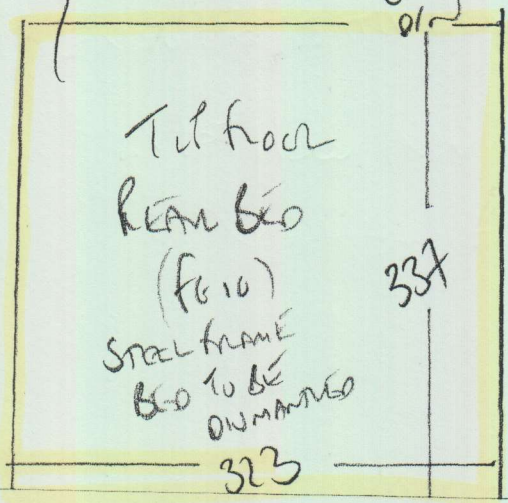

Phase 3 - 12/11

P29142  
Dyson

1 of 3

HAVANA

- HAV 26

~~Curlew = 1095 x 500~~

~~1st floor = 425 x 500  
(MASTER)~~

Top floor = 345 x 400

= 89.8 m<sup>2</sup>

12/11

Also fit Satin  
All T/E at  
ENSUITE BATH DOOR  
IN 1ST floor near Bed

P29142  
 DYSon  
 79 ELM (GARDEN)  
 SW13 0BX

(2 of 3)

THIS ROOM TO BE 15mm  
 Acoustic (or similar)  
 WOODEN BATTENS TO BE  
 INSTALLED AS PERIMETERS.  
 BY CUSTOMERS SON!

SLIDING DOOR  
 MANNING WROBE TO BE DISMANTLED  
 EX D/W

1 m

D.