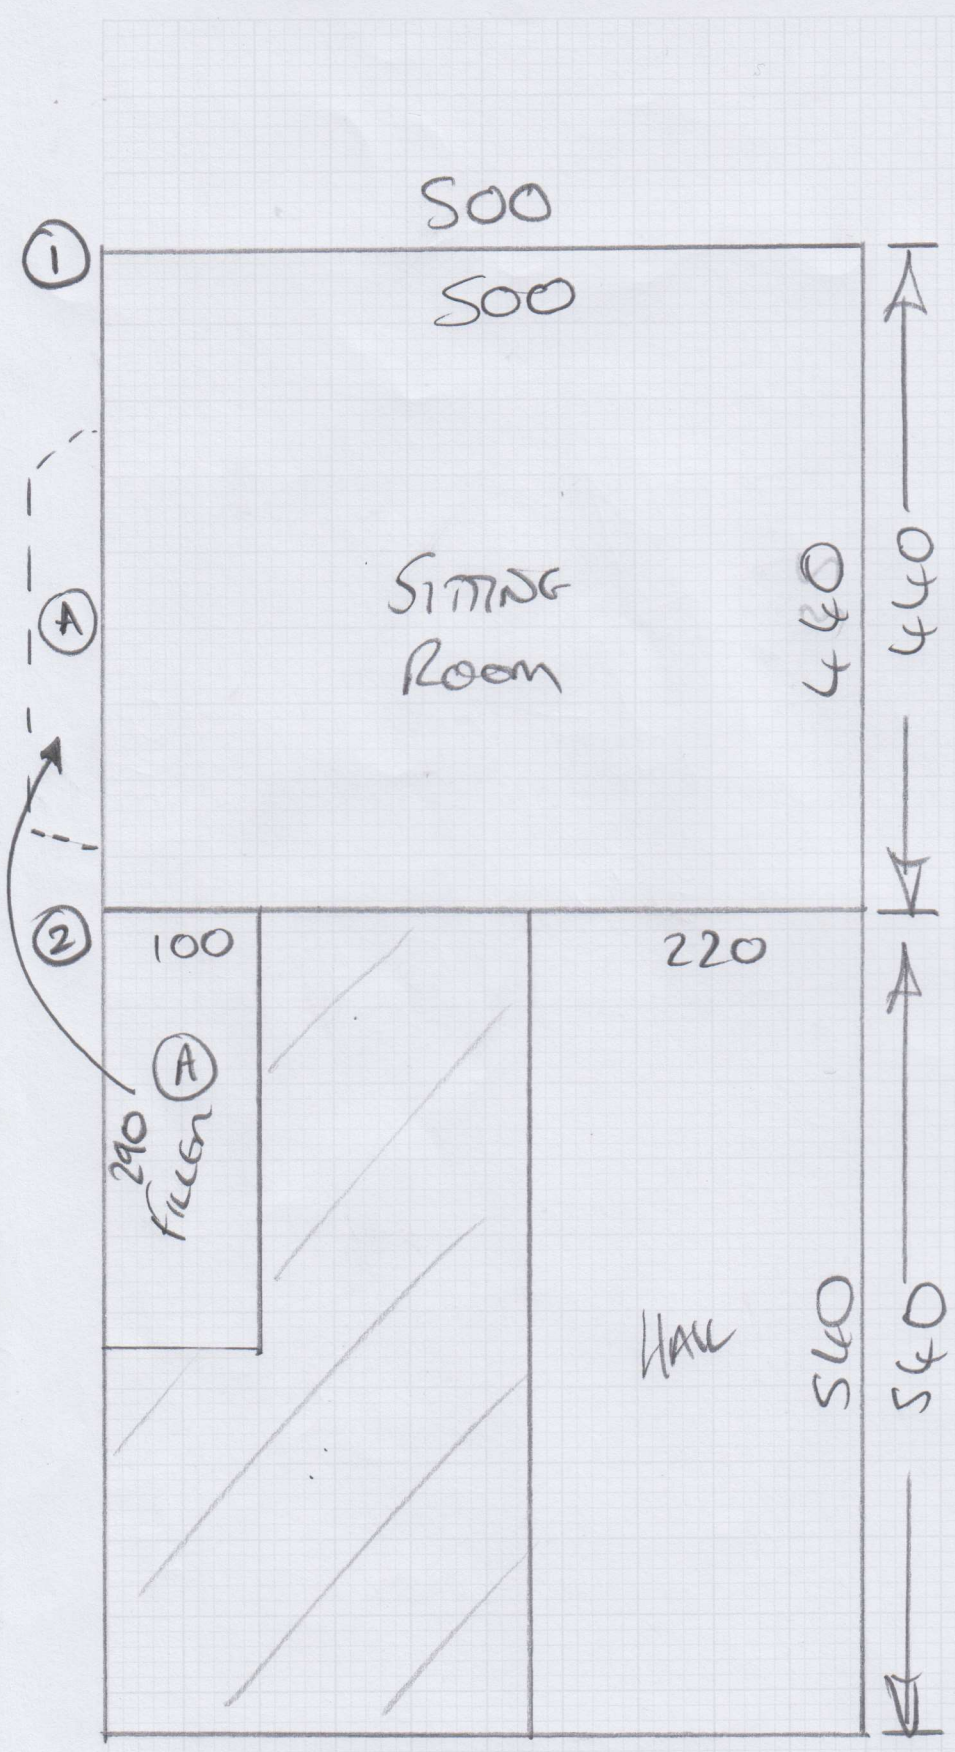

Job No: P29143
Name: MHAOUCBI

Address:

Tel:

Sheet:

1 of 2

Portland Clearance
Col. Alabaster

- ① 440 x 500
- ② 540 x 500

- 980 x 500

= 49m²

ABSTAR
Mhadhebi

2012