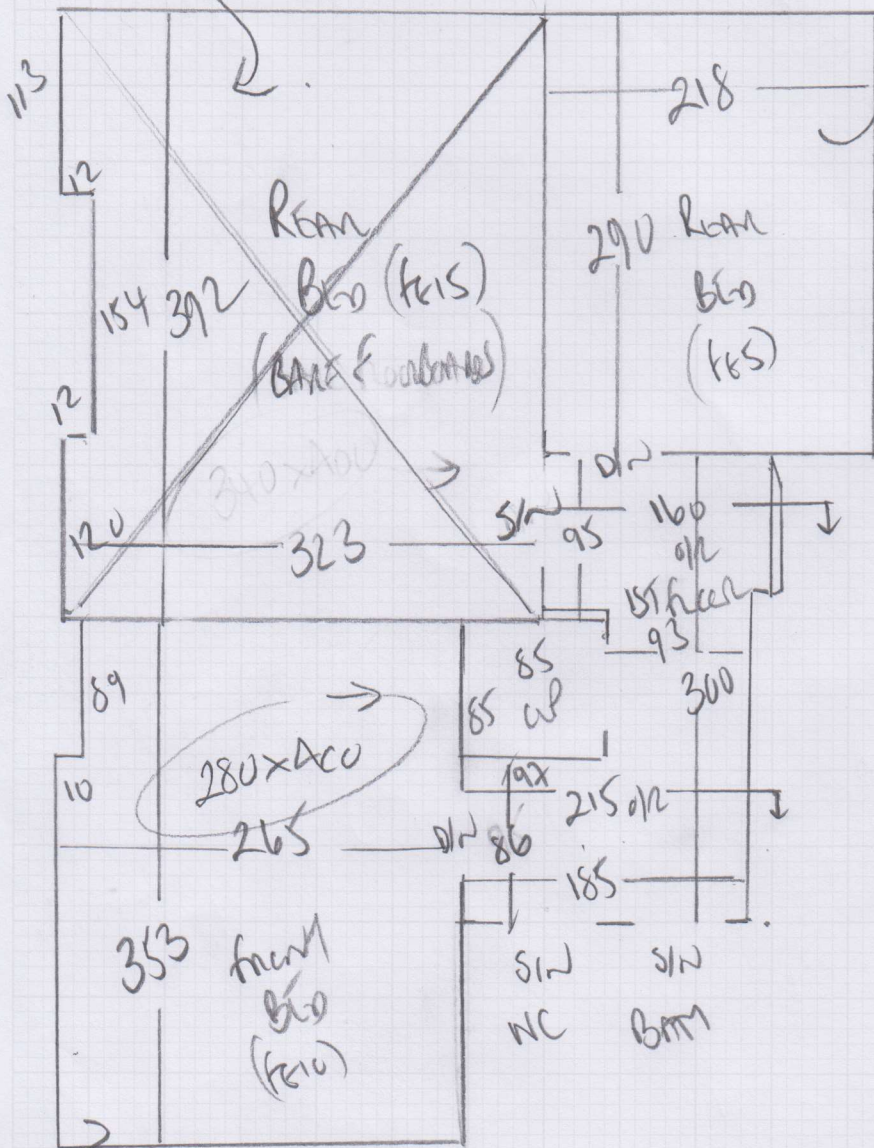

mrcarpet
 Job No: P29144
 Name: 27 WINDERMERE CT
 Address: LANSDALE ROAD
 SW13 9AS
 Tel:
 Sheet: 1 of 2

FRONT BEDROOM
SMAN REAR BEDROOM
STAIRS & LANDINGS
GAS/CANE TRUST
LOCAL GAS 4-39

RAW 5.75×400
 FRONT BED 280×400
 855×400
 34.20 m²

LARGE REAR BEDROOM - TO REMAIN AS SANDS FLOORBEDS

Job No: P29144
 Name: CARLAN
 Address: 27 WINDMERE CANT
 LONSDALE ROAD
 Tel: SW13 9AS
 Sheet: 2 of 2

This room to remain as
 SANDER FLOORING

101
 42 x 85
 BIN
 48 x 98
 BIN
 55 x 115
 TO HALL