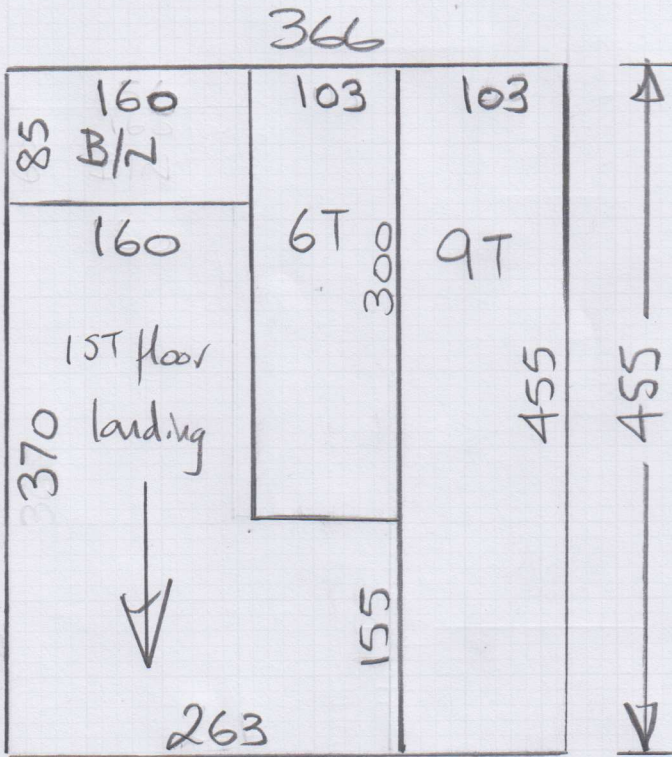

Job No: P29145
Name: Poppins Nurseries
Address:

Tel:
Sheet:

1 of 2

Ultima Major
Colour Bluebird

Cut Plan 455×366
 $= \underline{\underline{16.66 \text{ m}^2}}$

STAIRS/LANDINGS (for future ref)

P29145
Poppins
5 Kensington Place

2 of 2