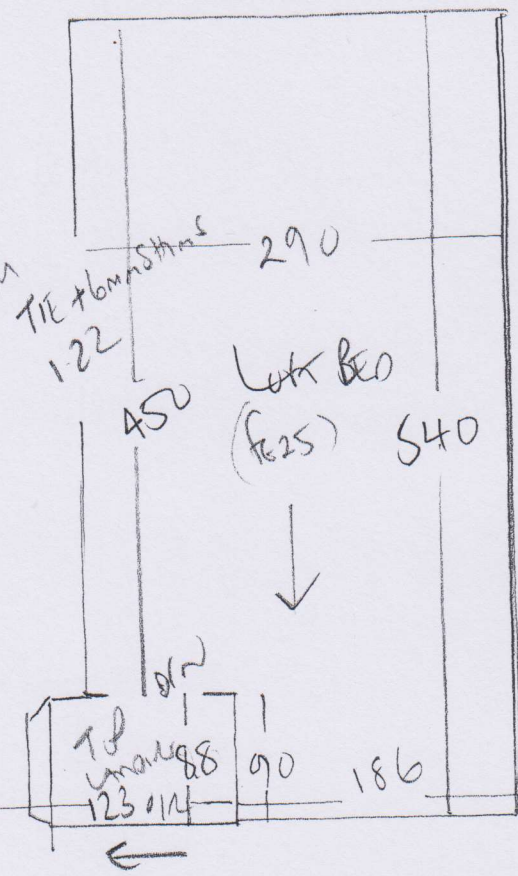

500

P29150
 HONDA
 A CLEVELAND (LAD)
 SWI 3 OAS

LOF4

875

- #
- W8 60 x 78
- W7 80 x 115
- W6 65 x 115 *BATTN*
- W5 60 x 86
- ↑ 61
- 46 x 81
- W4 55 x 82
- W3 80 x 100
- W2 65 x 110
- W1 60 x 89

P29150
 HONDA
 ACURA OR CAD
 SWIB OAB

30K6

Full Width

P27150
 HONDA
 4 CUBIC
 SWI 3 OAS

(40/4)

Conrad floor - 1st floor
 STAIRS 62CM TAKEO LUNTER
 (AS EXISTING)
 TEMPLATE BOTTOM 3 WINDOWS