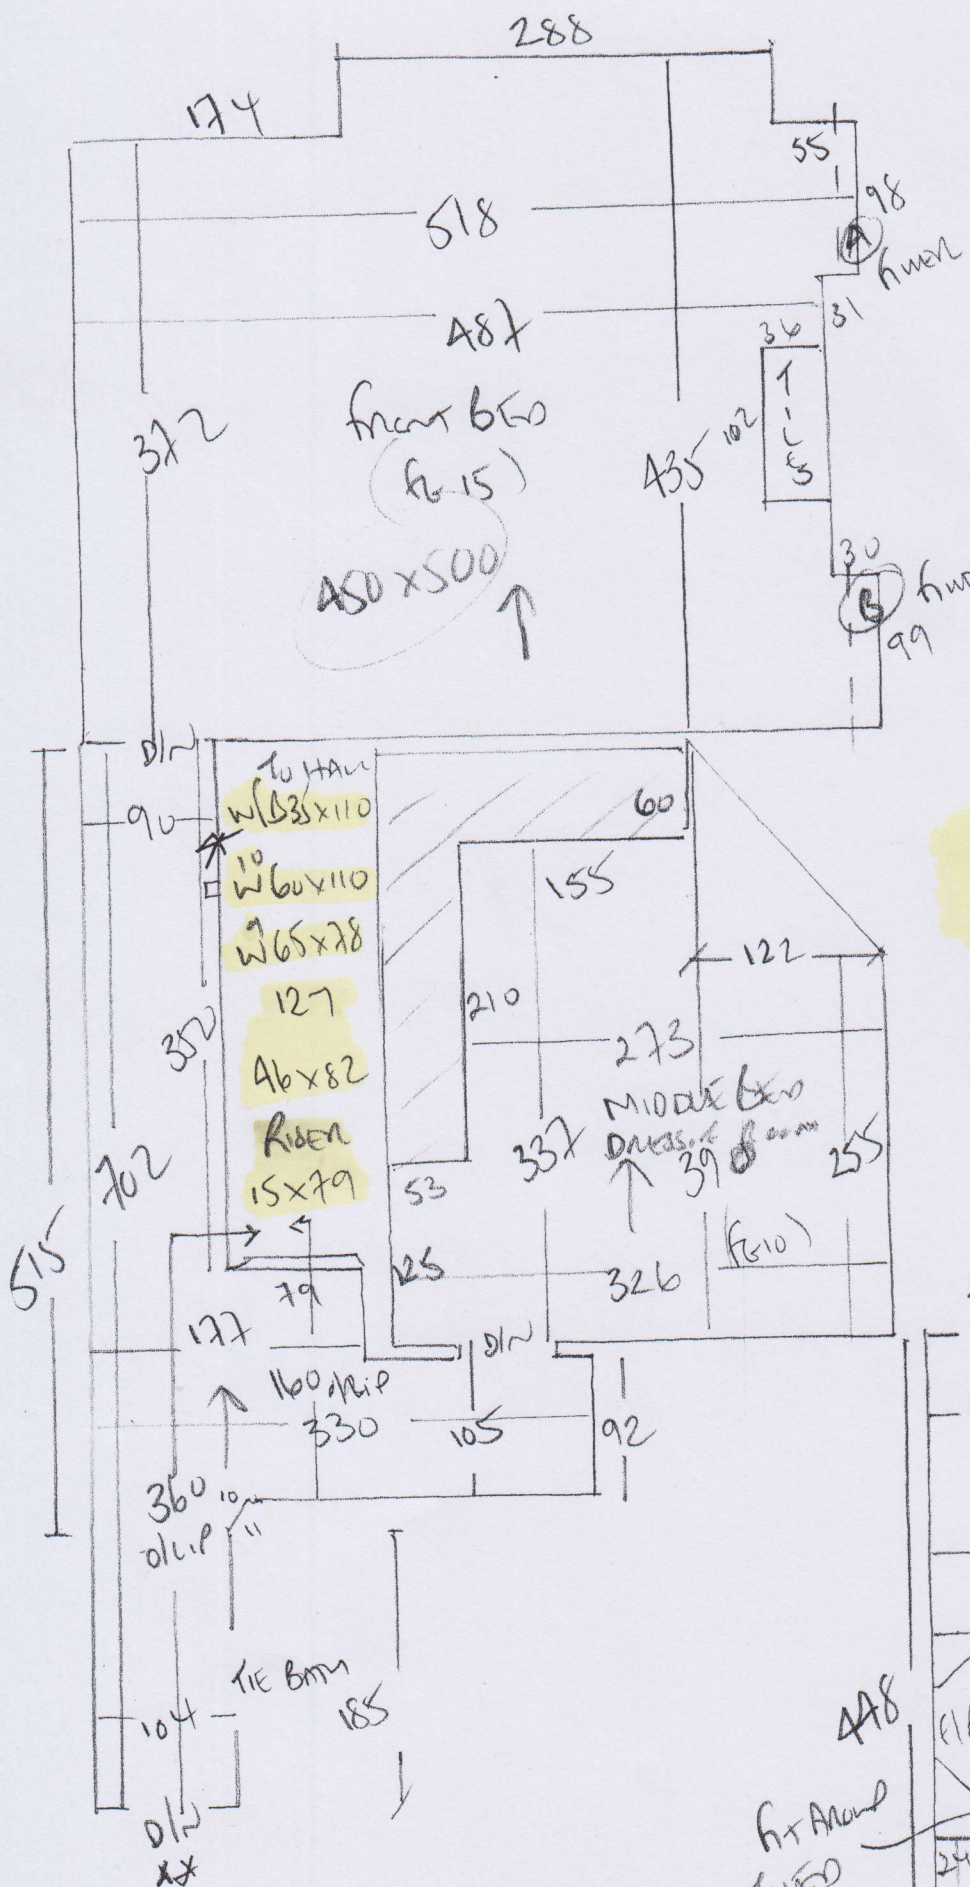

500

P29150
 HONDA
 A CLEVELAND (LAD)
 SWI 3 OAS

LOF4

875

- #
- W8 60 x 78
- W7 80 x 115
- W6 65 x 115 *BATTN*
- W5 60 x 86
- ↑ 61
- 46 x 81
- W4 55 x 82
- W3 80 x 100
- W2 65 x 110
- W1 60 x 89

P29150
 HONDA
 ACURA OR CAD
 SWIB OAB

30K6

Full Width

P27150
 HONDA
 4 CUBIC
 SWI 3 OAS

(40/4)

Conrad floor - 1st floor
 STAIRS 62CM TAKEO LUNTER
 (AS EXISTING)
 TEMPLATE BOTTOM 3 WINDOWS