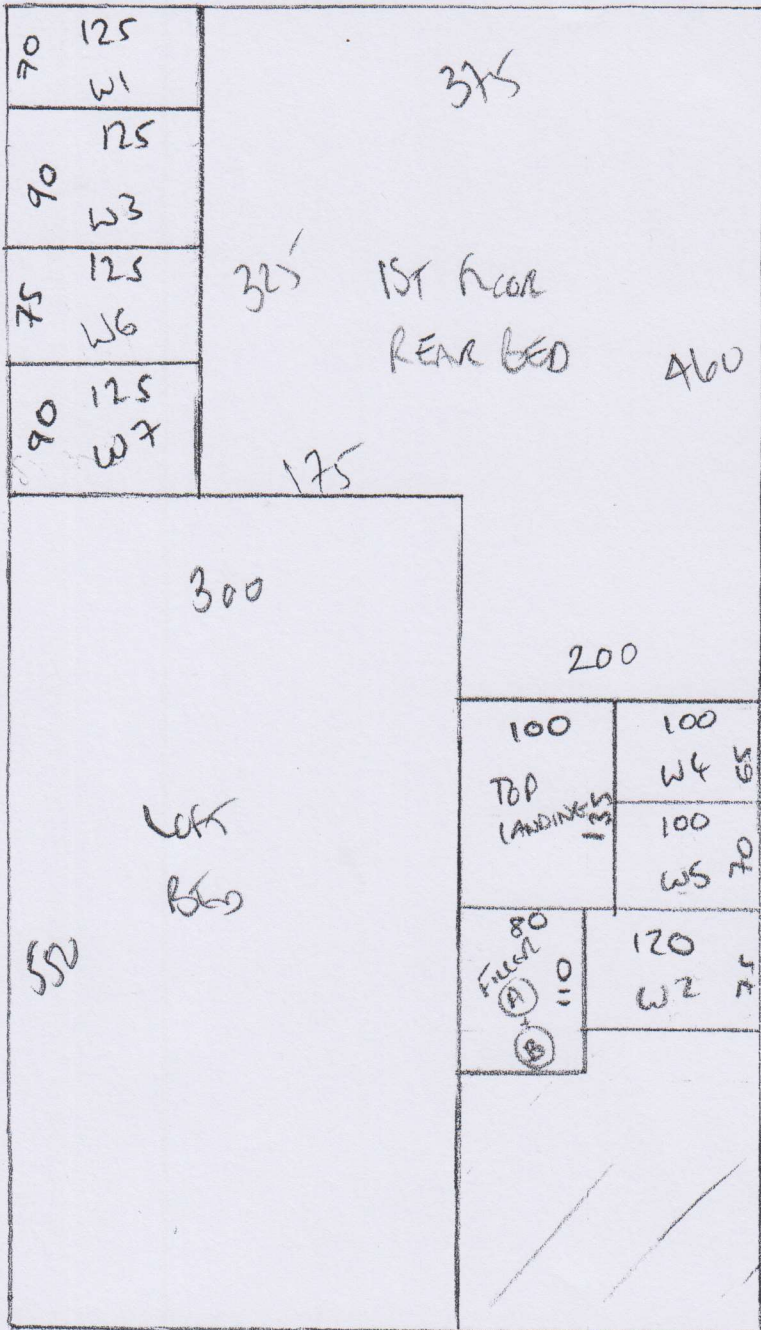

500

P29150
 HONDA
 A CLEVELAND (LAD)
 SWI 3 OAS

LOF4

875

- #
- W8 60 x 78
- W7 80 x 115
- W6 65 x 115 *BATTN*
- W5 60 x 86
- ↑ 61
- 46 x 81
- W4 55 x 82
- W3 80 x 100
- W2 65 x 110
- W1 60 x 89

P29150
 HONDA
 ACURA OR CAD
 SWIB OAB

30K6

Full Width

P27150
 HONDA
 4 CUBIC
 SWI 3 OAS

(40/4)

Conrad floor - 1st floor
 STAIRS 62CM TAKEO LUNTER
 (AS EXISTING)
 TEMPLATE BOTTOM 3 WINDOWS