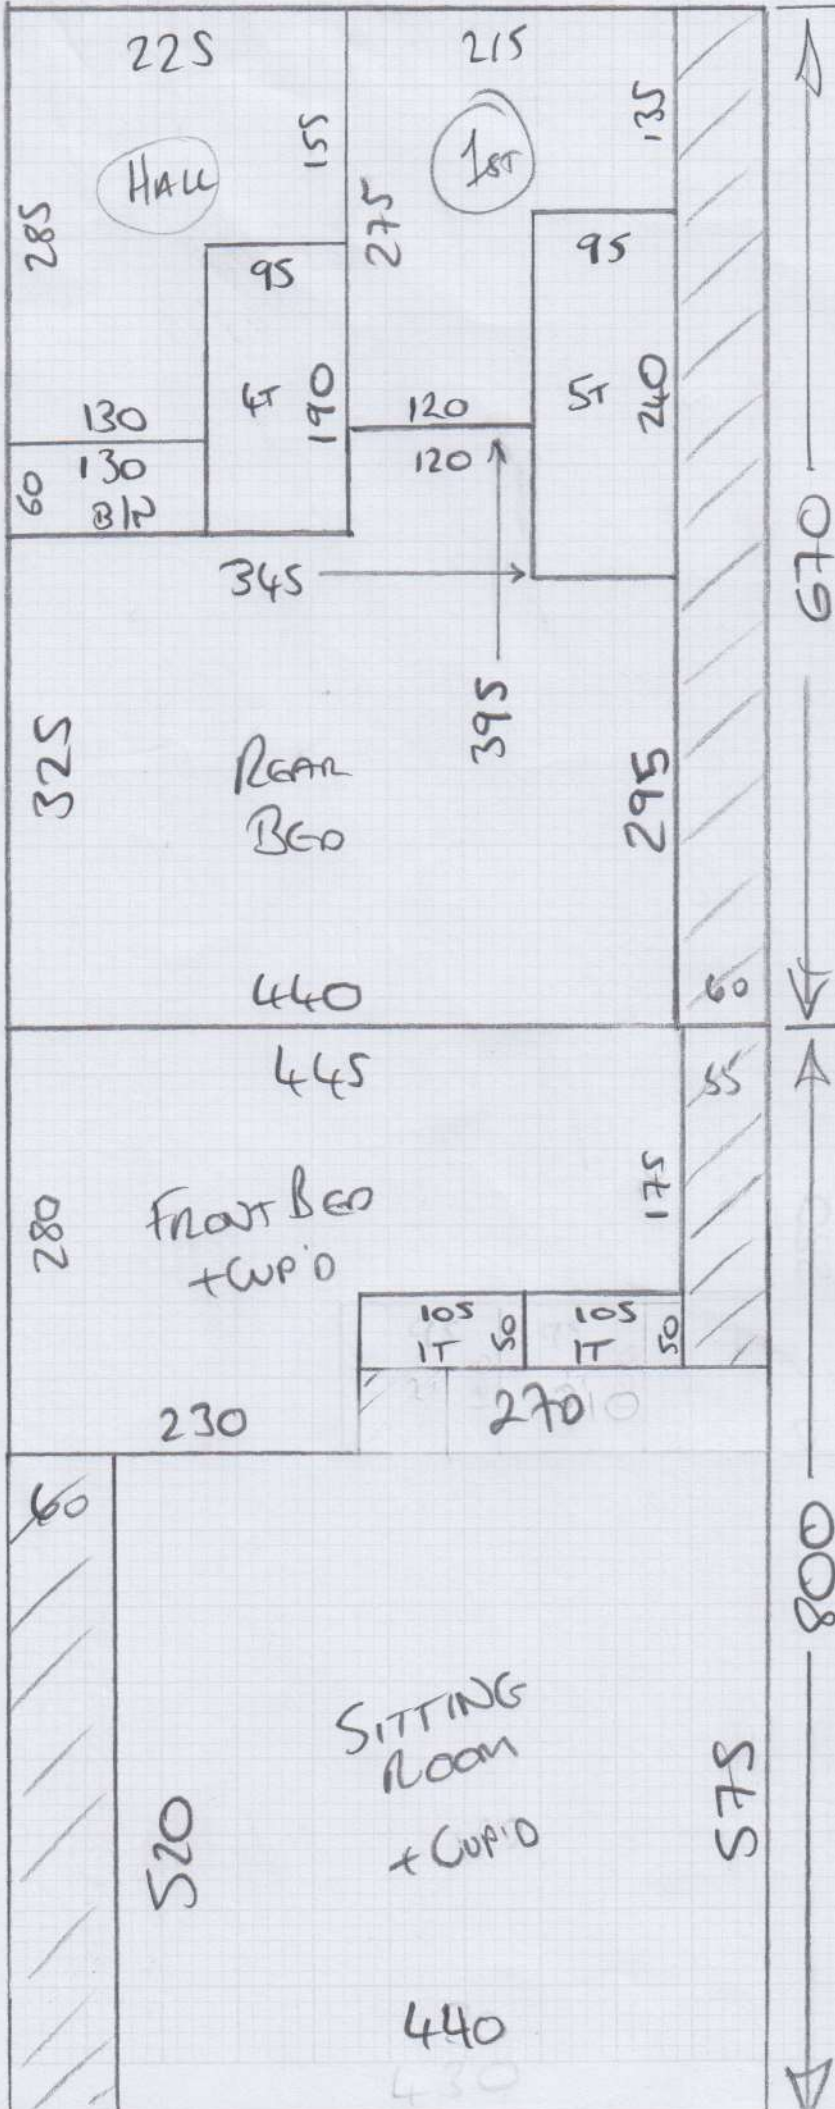

500

mrcarpets

Job No: P29167

Name: Dimmen

Address:

Tel:

Sheet: of:

London Twist 40

- Riv 416

670 x 500

800 x 500

1470 x 500

= 73.5m²

Job No: P29167
Name: Dimmen
Address: 14 STEWART LANE
SWIS OLT
Tel:
Sheet: of:

Curve @ 74