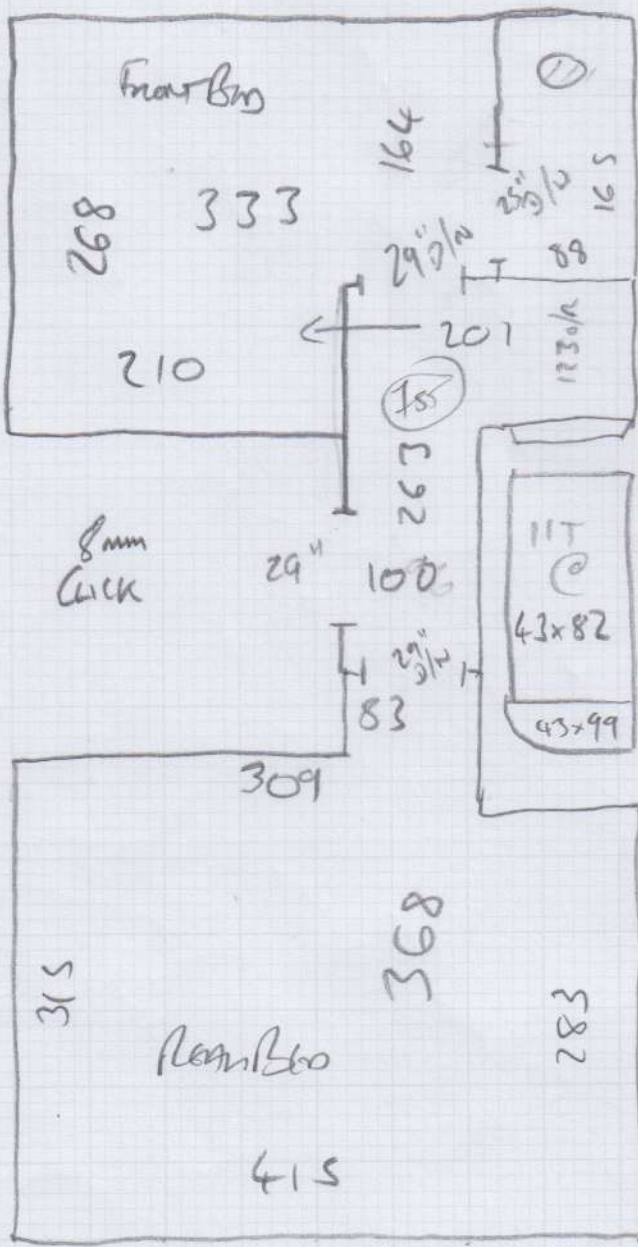

- Riv 416

670 x 500

800 x 500

1470 x 500

= 73.5m²

Job No: P29167
Name: Dimmen
Address: 14 STEWART LANE
SWIS OLT
Tel:
Sheet: of:

Curve @ 74