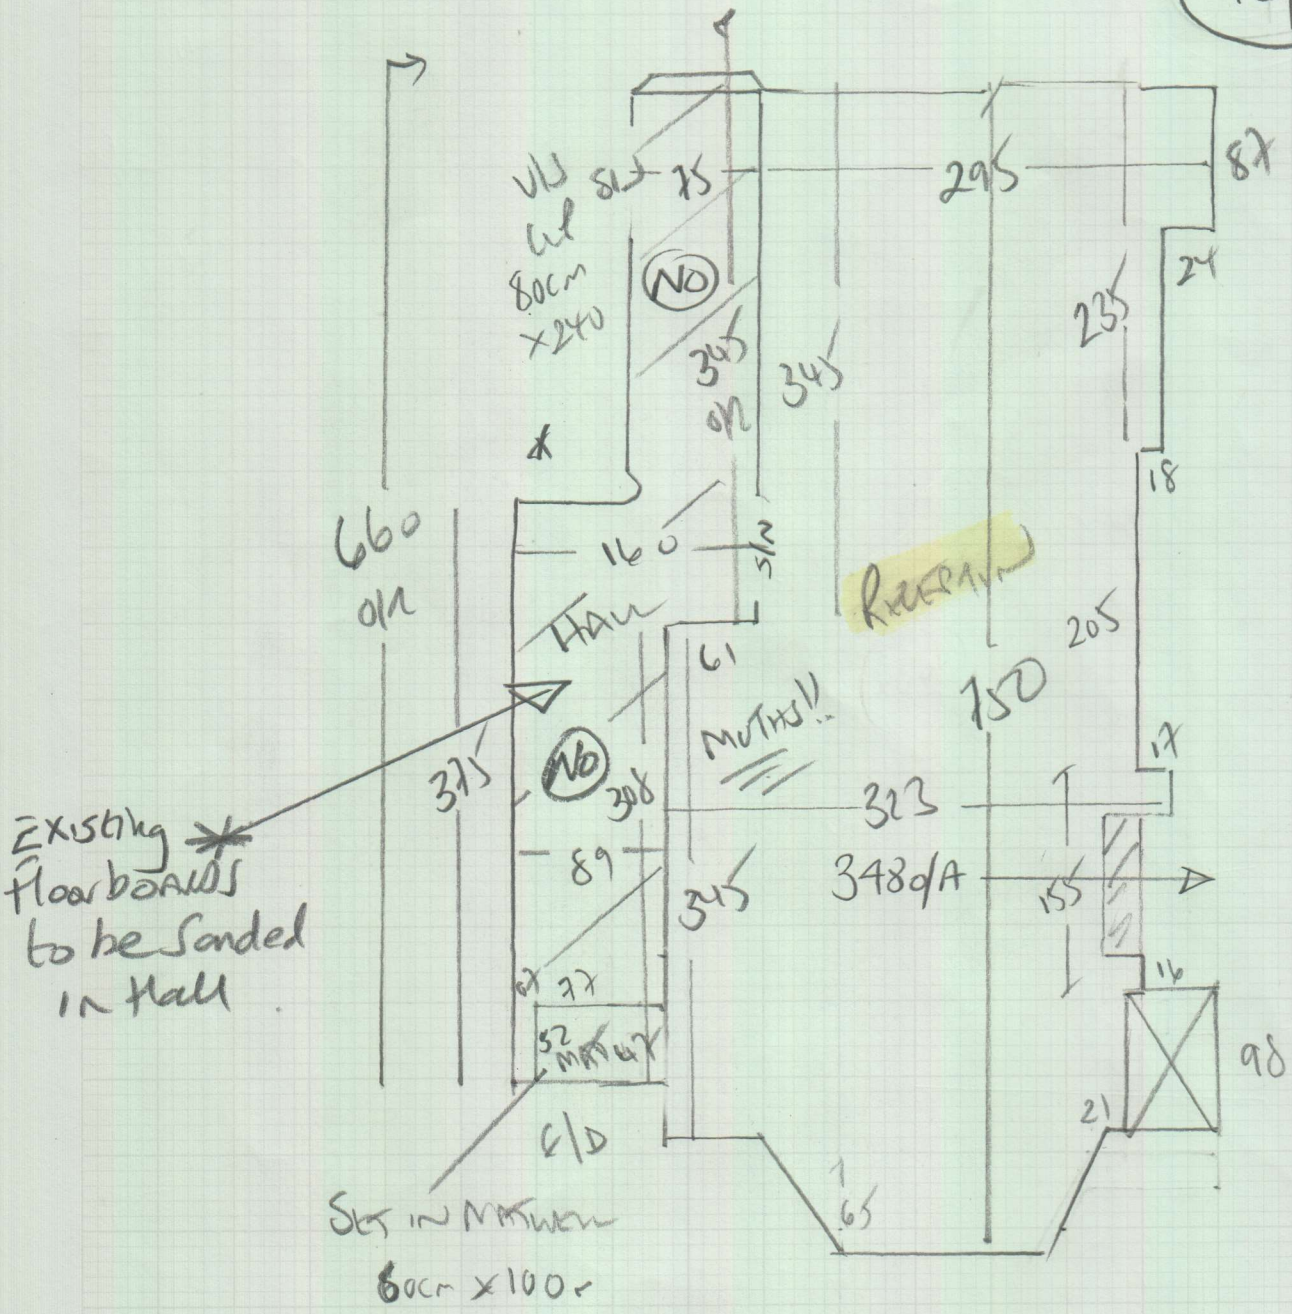

mrcarpet
 P29168
 de Vere Hunt

Job No:
 Name:
 Address:
 Tel:
 Sheet: **1 of 5**

York Velvet
Col. YOR-228

- Cut plan ① 665 x 400
- Cut plan ② 510 x 400
- Cut plan ③ 265 x 400
- Cut plan ④ 850 x 400

→ 2290 x 400
 = 91M²
Coir - Natural
 60 x 100
 Fit into Matwell

ORDERED 25.50 x 400
 @ Roll Price

* Roll Balance Can be made into a remnant

Remnant material
 ...
 ...

mrcarpet

Job No: P29168

Name: de Vere Hunt

Address:

Tel:

Sheet: 2 of 5

Job No: P 29168
Name: De Venetian
Address: 19 Larklaw St
SW16 1LX

Tel: _____
Sheet: 4 of 5

Kitchen

EXISTING * floorboards to be sanded in Hall

Set in MATHEW 60cm x 100cm

PREPARED

MATHS!!

= 330 x 200

* Lay over existing cork tiles. There's a slight ridge in the floor but customer opted not to have H/Bands fitted to save money!