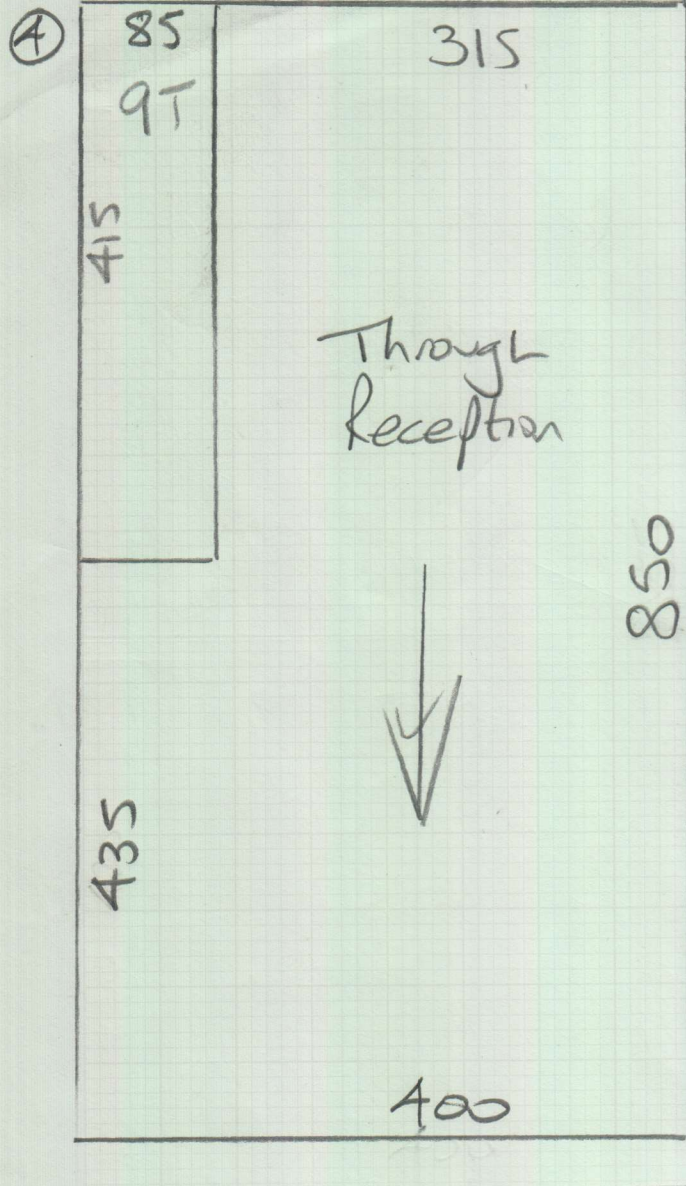

mrcarpet
 P29168
 de Vere Hunt

Job No:
 Name:
 Address:
 Tel:
 Sheet: **1 of 5**

York Velvet
Col. YOR-228

- Cut plan ① 665 x 400
- Cut plan ② 510 x 400
- Cut plan ③ 265 x 400
- Cut plan ④ 850 x 400

→ 2290 x 400
 = 91M²
Coir - Natural
 60 x 100
 Fit into Matwell

ORDERED 25.50 x 400
 @ Roll Price

* Roll Balance Can be made into a remnant

Remnant material
 ...
 ...

mrcarpet

Job No: P29168

Name: de Vere Hunt

Address:

Tel:

Sheet: 2 of 5

Job No: P 29168
Name: De Venetian
Address: 19 Larklaw St
SW16 1LX

Tel: _____
Sheet: 4 of 5

Kitchen

EXISTING * floorboards to be sanded in Hall

Set in MATHEW 60cm x 100cm

PREPARED

MATHS!!

= 330 x 200

* Lay over existing cork tiles. There's a slight ridge in the floor but customer opted not to have H/Bands fitted to save money!