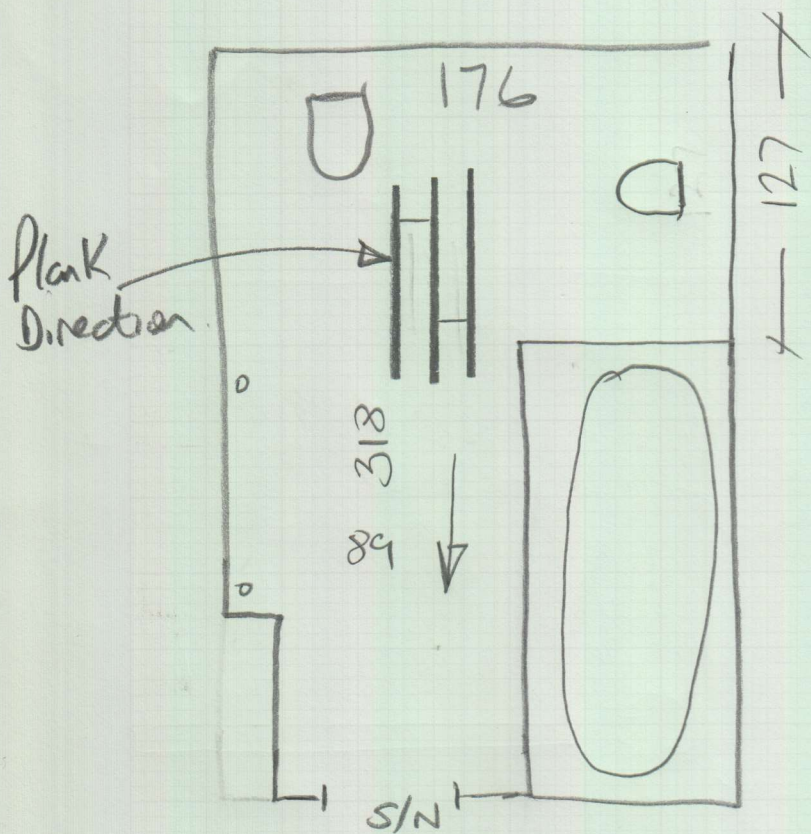

Dressing Room

mrcarpet

Job No P29168
Name de Vere Hunt.
Address

Tel
Sheet 5 of 5

Titanium XT
Col. Carmagne 706

= 330 x 200

* Lay over existing cork tiles. There's a slight ridge in the floor but customer opted not to have H/Bands fitted to save money!