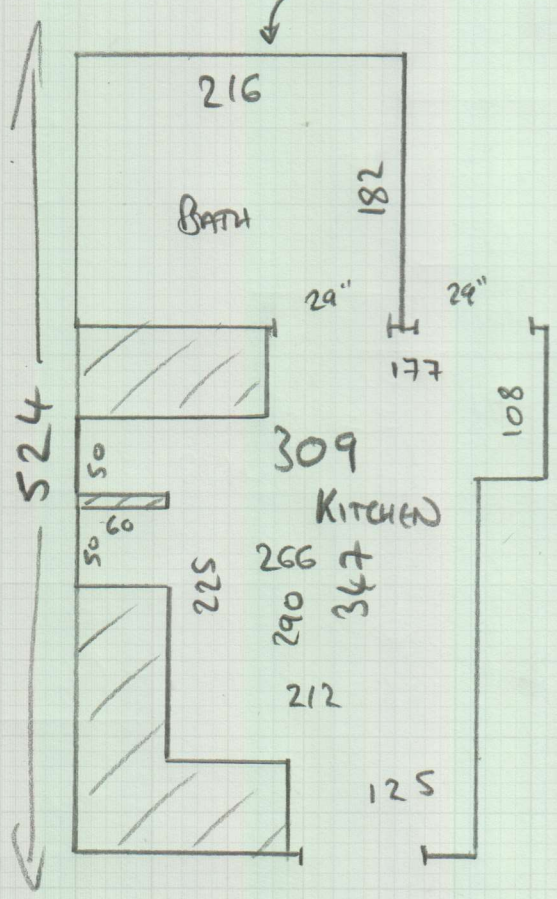

Job No: PL9173
Name: McCARTHY
Address:
Tel: 1061
Sheet:

Super Deluxe Cushion Vinyl
- Warm Oak / Light Natural
545 x 600

= 21.8m²

BATH SUITE
YET TO GO IN

To 1/4
LANDING

EX. SOUND INSULATION TO COME UP ✓
BUILDERS PLY LAID - HANDBOARDS OVER