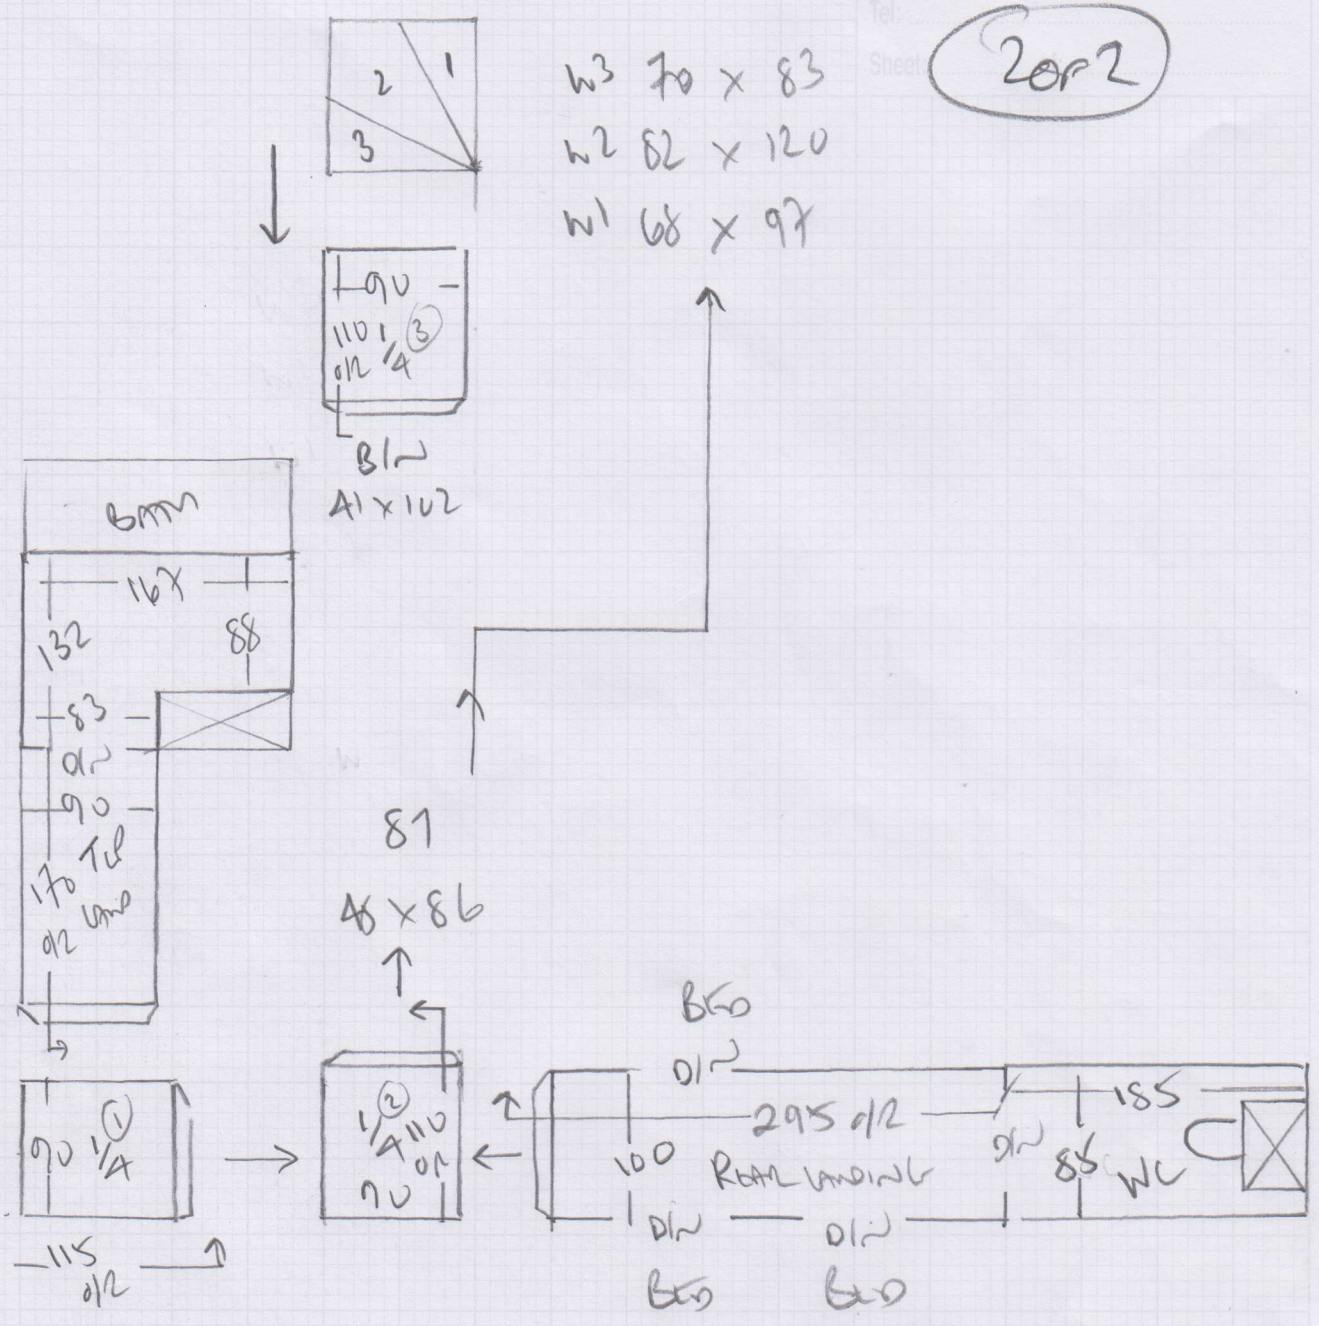

STAIRS & LANDING  
BATHROOM & WC

LINOLINUM JUST A01  
 COLOR LAMINATE 243  
 NAM BWE/ELIPSE

PLAN 550 x 400  
 22m<sup>2</sup>

mrcarpet  
 Job No: P29176  
 Name: LAING  
 Address: 25 ELMSTAW ROAD  
 SWISSSEL  
 Tel:  
 Sheet: 2 of 2

WOOD FRAMES

Whit's timber line (OK Green) on old fitted kitchen - Customer To Do  
 EX STENCE ON SIL NEW Gutter Red'd to BMM + WC

ANCO BARS

Whit's carpet lines in Banncom - Customer To Do