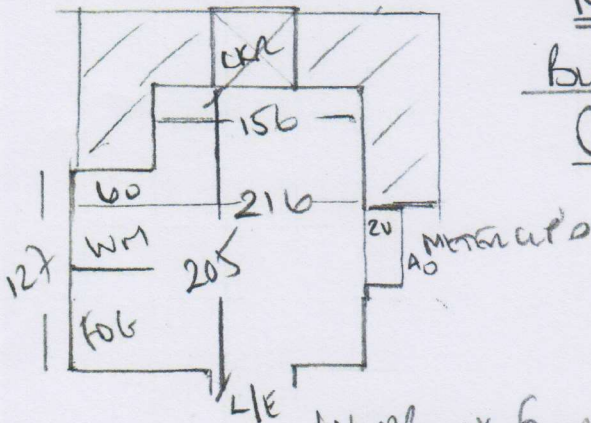

P 29179
 WALKER + CO
 60 HERRN ROYAL
 KENNING ROAD
 SWISS BHA

1071

81-
 CARPET ON LANDING

BATHROOM

BUBBLE GUM + LILAC NICHE

Colour MAGALI 91

$125 \times 200 = 2500m^2$

KITCHEN

BUBBLE GUM + LILAC NICHE

Colour ~~SHALIMAT 82~~ MAGALI 91

$220 \times 300 = 6600m^2$

WOODBLOCK FLOORING IN HALLWAY
 OUTSIDE KITCHEN DOWNWAY

CONCRETE FLOORS / CRUNCHIES DOWN

ULTRAK CUSTOM VINYL ON DOUBLE SIDED TAPE + MASTIC