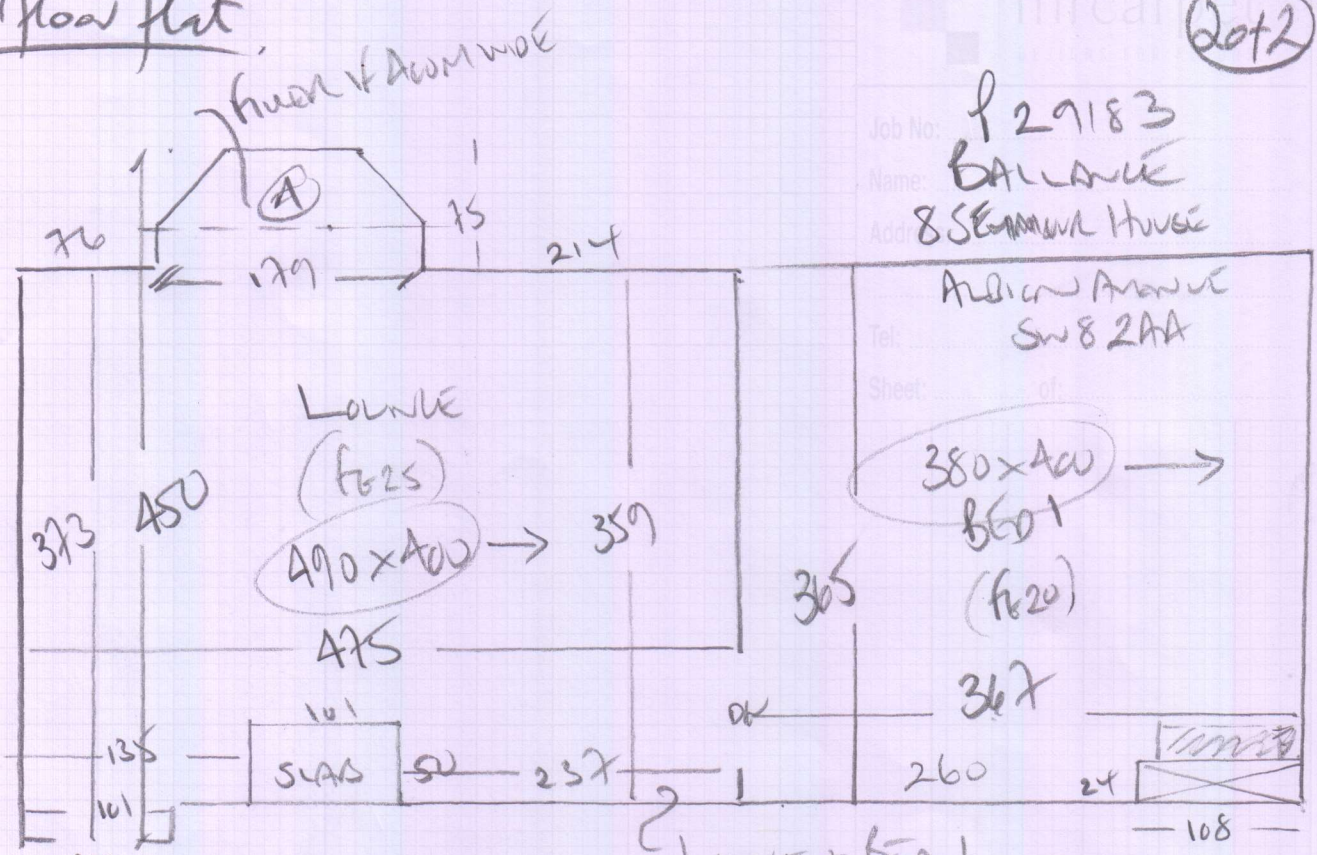

Job No: P29183
Name: BALLANCE
Address: 8 SEYMOUR HOUSE
ALBION AVENUE
Tel: SW8 2AA
Sheet: 1 of 2

LOUNGE + 2 Bx02

MISLEIN RIB
Colour 121

RAN 280 x 400

LOUNGE 470 x 400

Bx01 380 x 400

1150 x 400

16m²

1st floor plan

(2 of 2)

Job No: P 29183
 Name: BALLANCE
 Address: 8 SEAMAN HOUSE
 Tel: ...
 Sheet: ... of ...

Lounge + Bed 1
 SISA BUICE STICK TO PU FRAME
 EXISTING S/EDGE

UPPER 80/20 INSIDE LINE
 ON PU FRAME + S/EDGE