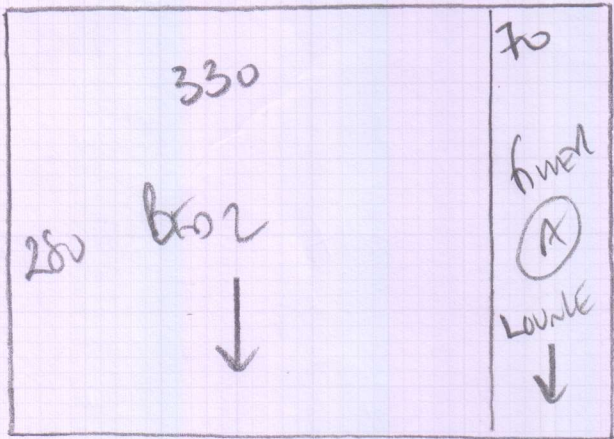

Job No: P29183
Name: BALLANCE
Address: 8 SEYMOUR HOUSE
ALBION AVENUE
Tel: SW8 2AA
Sheet: 1 of 2

LOUNGE + 2 Bx02

MISLEIN RIB
Colour 121

RAN 280 x 400

LOUNGE 470 x 400

Bx01 380 x 400

1150 x 400

16m²

1st floor plan

(2 of 2)

Job No: P 29183
 Name: BALLANCE
 Address: 8 SEAMAN HOUSE
 Tel: ...
 Sheet: ... of ...

Lounge + Bed 1
 SISA BUICE STICK TO PU FRAME
 EXISTING S/EDGE

UPPER 80/20 INSIDE LINE
 ON PU FRAME + S/EDGE