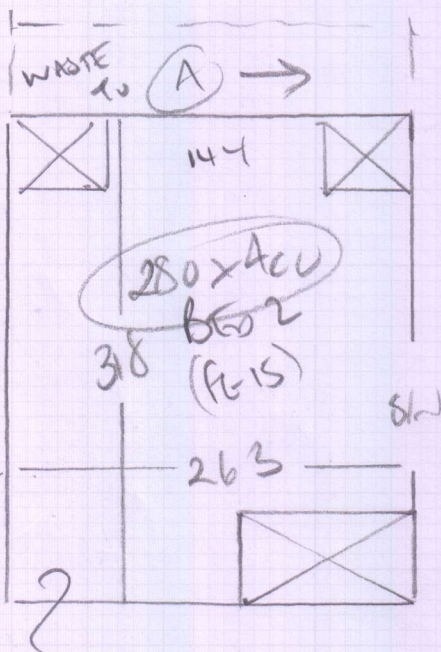

Job No: P29183
Name: BALLANCE
Address: 8 SEYMOUR HOUSE
ALBION AVENUE
Tel: SW8 2AA
Sheet: 1 of 2

LOUNGE + 2 Bx02

MISLEIN RIB
Colour 121

RAN 280 x 400

LOUNGE 470 x 400

Bx01 380 x 400

1150 x 400

16m²

1st floor plan

(2 of 2)

Job No: P 29183
 Name: BALLANCE
 Address: 8 SEAMAN HOUSE
 Tel: ...
 Sheet: ... of ...

Lounge + Bed 1
 SISA BUICE STICK TO PU FRAME
 EXISTING S/EDGE

UPPER 80/20 INSIDE LINE
 ON PU FRAME + S/EDGE