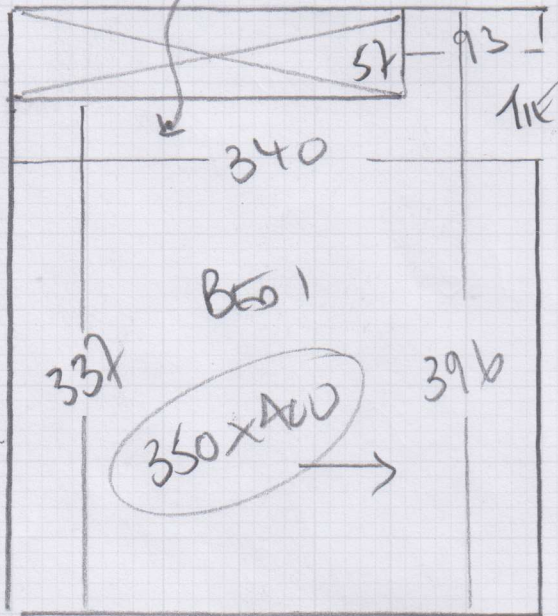

BOS: Miguel 07442864797

mrcarpet  
Job No: P29185  
Name: FIGUERA  
Address: 42 ALTA HENRIQUETA AVE  
MUNSTER ROAD/FULHAM RD  
Tel: SW6 4SU  
Sheet: of 10/1

CONCRETE FLOORS

COVERED PLASTER SKIRTINGS!!

- NEW SKELE REIN'TMENT
- SINK GRILLER
- ALI BARS

X UPLIFT CANKERS ON OLD  
FLOOR RUBBER UPLIFT

PLASTER COVERED  
SKIRTINGS IN  
BOTH BEDROOMS

2 BEDROOMS

SUBEN STRAIN FREE TIGHT  
COLUMN CONCRETE

BED 1 350 x ACD

BED 2 285 x ACD

635 x ACD

2540m<sup>2</sup>