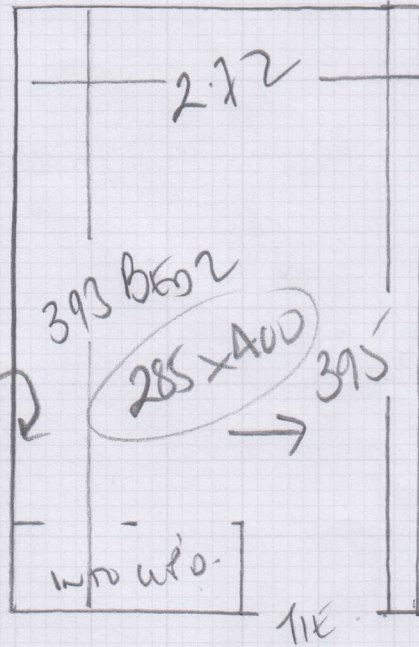

BOS: Miguel 07442864797

mrcarpet  
Job No: P29185  
Name: FIGUERA  
Address: 42 ALTA HENRIQUETA AVE  
MUNSTER ROAD/FULHAM RD  
Tel: SW6 4SU  
Sheet: of 10/1

CONCRETE FLOORS

COVERED PLASTER SKIRTINGS!!

- NEW SKELE REIN'TMENT
- SINK GRILLER
- ALI BARS

X UPLIFT CANKERS ON OLD  
FLOOR RUBBER UPLIFT

PLASTER COVERED  
SKIRTINGS IN  
BOTH BEDROOMS

2 BEDROOMS

SUBEN STRAIN FREE TIGHT  
COLUMN CONCRETE

BED 1 350 x ACD

BED 2 285 x ACD

635 x ACD

2540m<sup>2</sup>