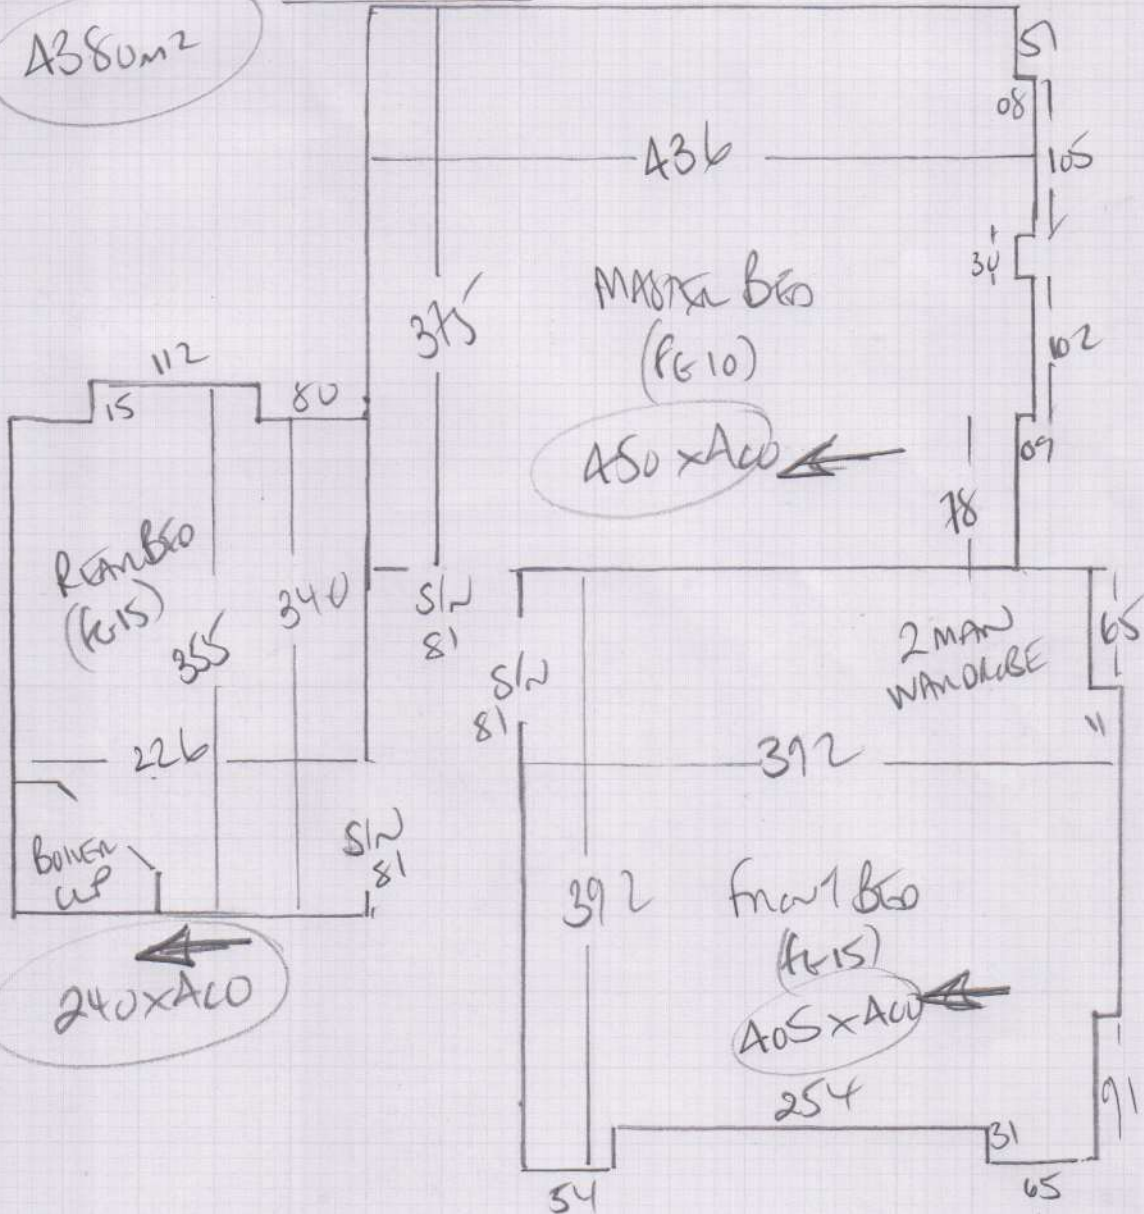

3 bedrooms

LULWORTH
-LW-25

Job No: **P29190**
Name: **MARTIN**
Address: **24 KENILWORTH CT**
LOWER RICHMOND ROAD
Tel: **SWIS LEW**
Sheet: **1 OF 1**

Master bed 450 x 400
Front bed 405 x 400
Rear bed 240 x 400
1095 x 400

3380m²

*** PLASTER SKIRTINGS - BE VERY CAREFUL @ EDGES, GET COST & ADVISE SHOP OF ANY DAMAGE - MAY NEED TO CUT NETT.**