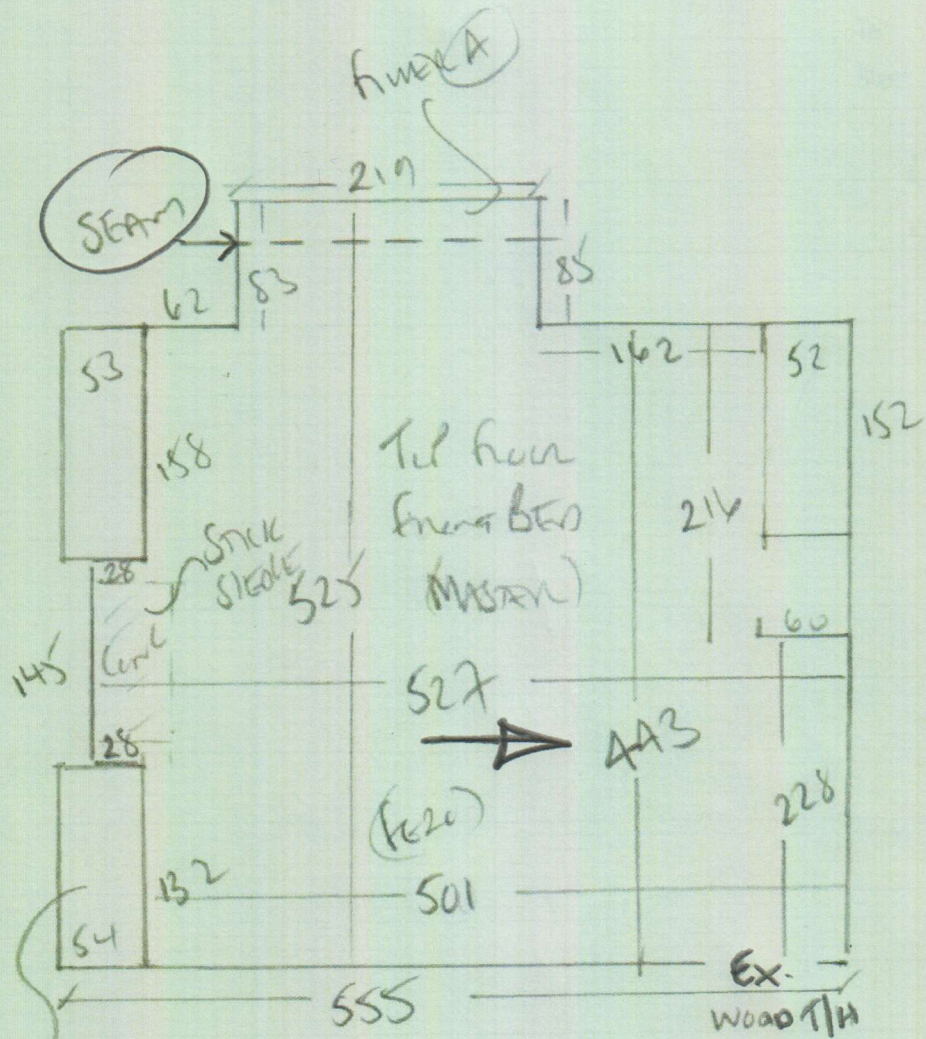

1st floor MASTER bedroom  
2nd floor

P 29196  
MARRIED  
29 CALIFORNIA CODE  
SWIS CODE

LOF 2

COLORADO

Colorado - CA-2203

Plan 600 x 500  
30m<sup>2</sup>

P29196  
 MARTIN  
 29 CARMAN GONS  
 SWIS LINK

2 of 2

CANTER INTO AN WARDROBE