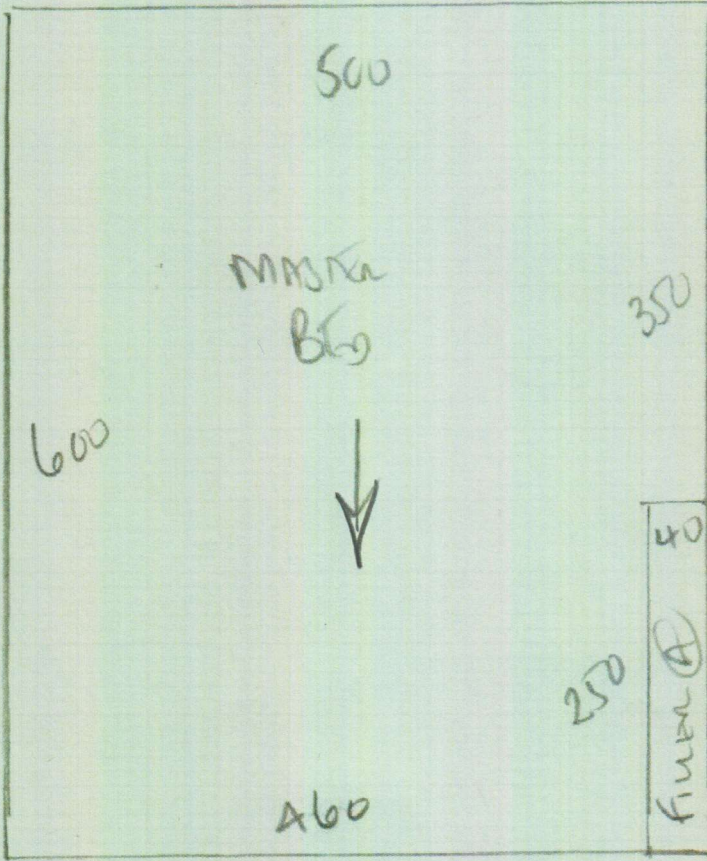

1st floor MASTER bedroom  
2nd floor

P 29196  
MARRIED  
29 CALIFORNIA CODE  
SWIS CODE

LOF 2

COLORADO

Colorado - CA-2203

Plan 600 x 500  
30m<sup>2</sup>

P29196  
 MARTIN  
 29 CARMAN GONS  
 SWIS LINK

2 of 2

CANTER INTO AN WARDROBE