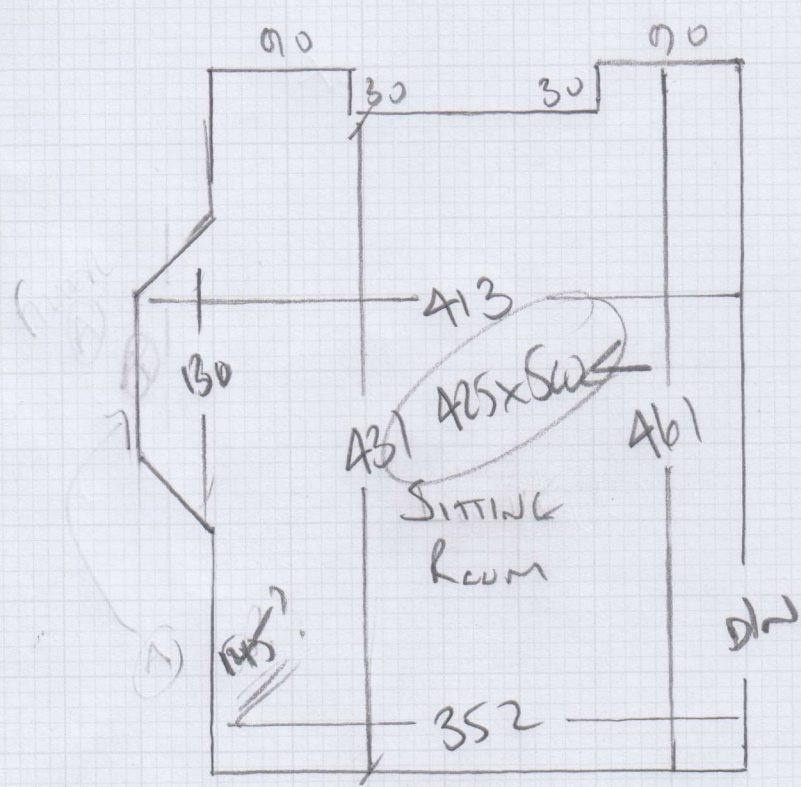

\* Access via tenant Samantha  
07742 112907.

mrcarpet  
Job No: P29202  
Name: RUESTEAD ESTATES  
Address: 70 BEND MOUNT ROAD  
SWIS 100  
Tel:  
Sheet: 1 of 1

SITTING ROOM

EASY CARE TWIST  
COLOUR EASY 24

425 x 500

21.25m<sup>2</sup>