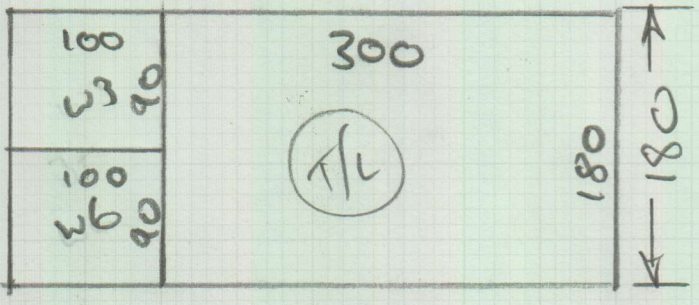

Job No: P29207
 Name: LANGRISH
 Address:
 Tel: (1 of 2)
 Sheet: of

VIGO 'CLEARANCE'
 - 103

 590 x 400
 180 x 400
 95 x 400

 865 x 400
 = 34.6m²

COIR MATTING
 - NATURAL
 100 x 200
 TO ENTRANCE

* MUST MATCH ALL STRIPES

20.5cm WIDE REPEAT !!!

Job No: P29207
 Name: LANGRISHE
 Address: 39 Ash Lane Road
 SWIS 1LS
 Tel:
 Sheet: 2 of 2

- w1 68 x 96
- w2 82 x 110
- w3 65 x 71
- 107
- 45 x 74

- w4 60 x 87
- w5 72 x 104
- w6 62 x 72
- 127
- 40 x 74
- B/N 40 x 96
- Avoid
- 30kale
- 98
- 97
- 174

*** MUST MATCH ALL STRIPES
 20.5cm WIDE
 PATTERN REPEAT**