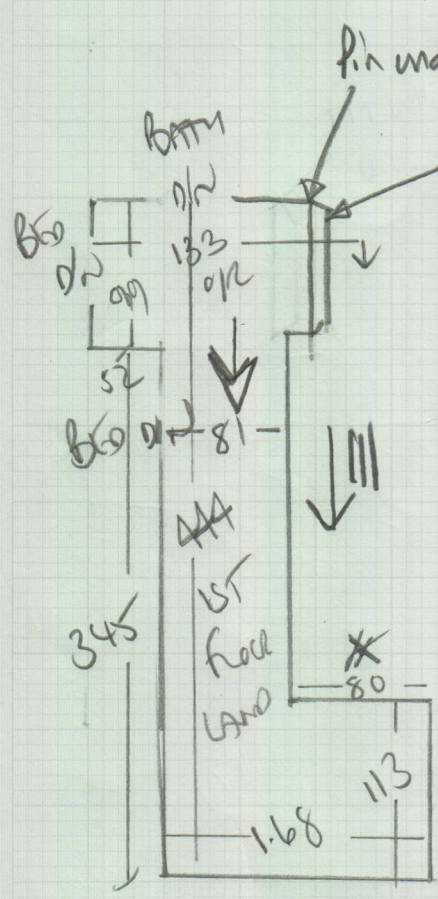

Job No: P29207
 Name: LANGRISH
 Address:
 Tel: (1 of 2)
 Sheet: of

VIGO 'CLEARANCE'
 - 103

 590 x 400
 180 x 400
 95 x 400

 865 x 400
 = 34.6m²

COIR MATTING
 - NATURAL
 100 x 200
 TO ENTRANCE

* MUST MATCH ALL STRIPES

20.5cm WIDE REPEAT !!!

Job No: P29207
 Name: LANGRISHE
 Address: 39 Ash Lane Road
 SWIS 1LS
 Tel:
 Sheet: 2 of 2

- w1 68 x 96
- w2 82 x 110
- w3 65 x 71
- 107
- 45 x 74

- w4 60 x 87
- w5 72 x 104
- w6 62 x 72
- 127
- 40 x 74
- B/N 40 x 96
- Avoid
- 30kale
- 98
- 97
- 174

*** MUST MATCH ALL STRIPES
 20.5cm WIDE
 PATTERN REPEAT**