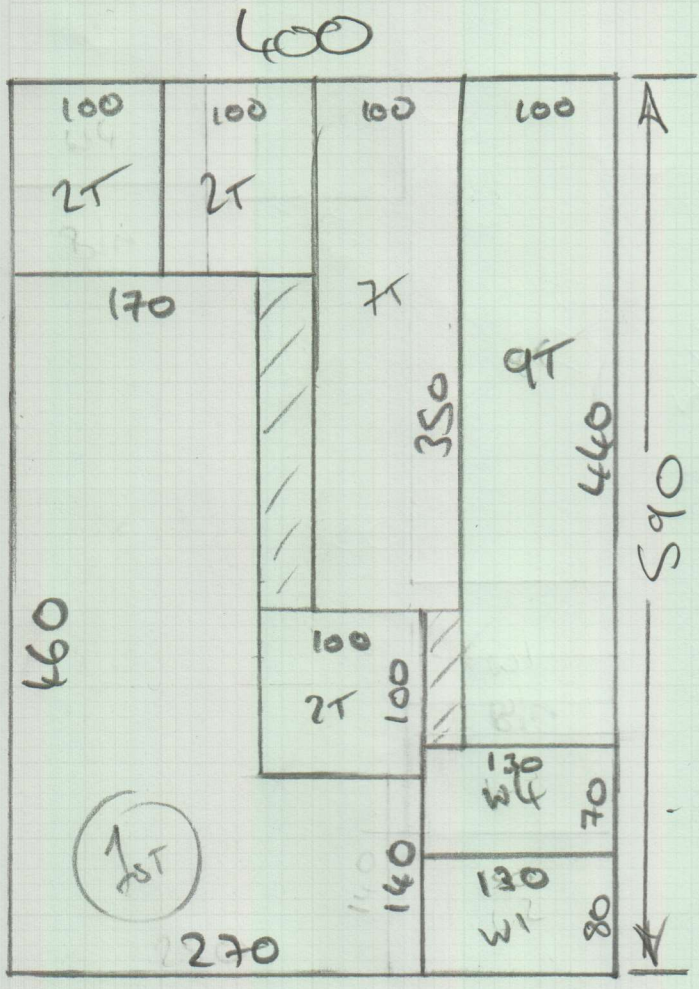

Job No: P29207
 Name: LANGRISH
 Address:
 Tel: (1 of 2)
 Sheet: of

VIGO 'CLEARANCE'
 - 103

 590 x 400
 180 x 400
 95 x 400

 865 x 400
 = 34.6m²

COIR MATTING
 - NATURAL
 100 x 200
 TO ENTRANCE

* MUST MATCH ALL STRIPES

20.5cm WIDE REPEAT !!!

Job No: P29207
 Name: LANGRISHE
 Address: 39 Ash Lane Road
 SWIS 1LS
 Tel:
 Sheet: 2 of 2

- w1 68 x 96
- w2 82 x 110
- w3 65 x 71
- 107
- 45 x 74

- w4 60 x 87
- w5 72 x 104
- w6 62 x 72
- 127
- 40 x 74
- B/N 40 x 96
- Avoid
- 30kale
- 98
- 97
- 174

*** MUST MATCH ALL STRIPES
 20.5cm WIDE
 PATTERN REPEAT**