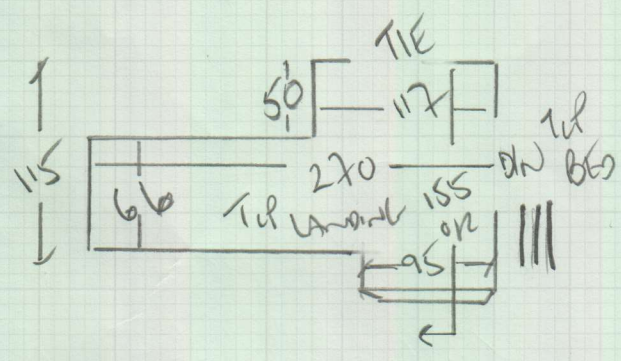

Job No: P29207
 Name: LANGRISH
 Address:
 Tel: (1 of 2)
 Sheet: of

VIGO 'CLEARANCE'
 - 103

 590 x 400
 180 x 400
 95 x 400

 865 x 400
 = 34.6m²

COIR MATTING
 - NATURAL
 100 x 200
 TO ENTRANCE

* MUST MATCH ALL STRIPES

20.5cm WIDE REPEAT !!!

Job No: P29207
 Name: LANGRISHE
 Address: 39 Ash Lane Road
 SWIS 1LS
 Tel:
 Sheet: 2 of 2

- w1 68 x 96
- w2 82 x 110
- w3 65 x 71
- 107
- 45 x 74

- w4 60 x 87
- w5 72 x 104
- w6 62 x 72
- 127
- 40 x 74
- B/N 40 x 96
- Avoid
- 30kale
- 98
- 97
- 174

*** MUST MATCH ALL STRIPES
 20.5cm WIDE
 PATTERN REPEAT**