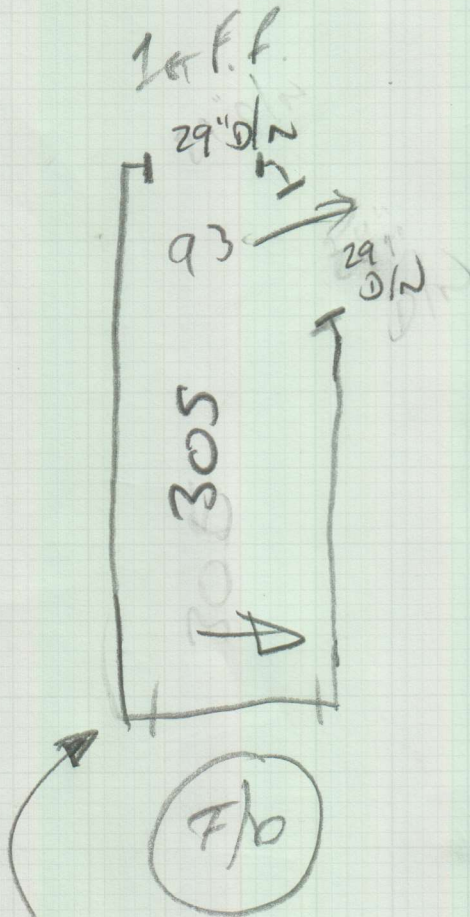

COMMUNAL HALL

mrcarpet
Job No: P29213
Name: SUBWOOD
Address:
Tel: (10F1)
Sheet: 01

MILESTONE

- 333 BEIGE

105 x 400

= 4.2m²

*
Fit s/n Up to T/H @ front Door
To keep CARPET Secure
& More Protection from OUTSIDE!

UPLIFT OLD CARPET
& U/LAY (A BIT DIRT!)

Communal Hall

mrcarpet
Job No: P29213
Name: SUGWOOD
Address:
Tel: (10F1)
Sheet:

MILESTONE

- 333 BEIGE

105 x 400

= 4.2m²

FIT S/N UP TO T/H @ front DOOR
TO KEEP CARPET SECURE
& MORE PROTECTED FROM OUTSIDE!

UP/LIFT OLD CARPET
& U/LAY (BIT DIRT!)