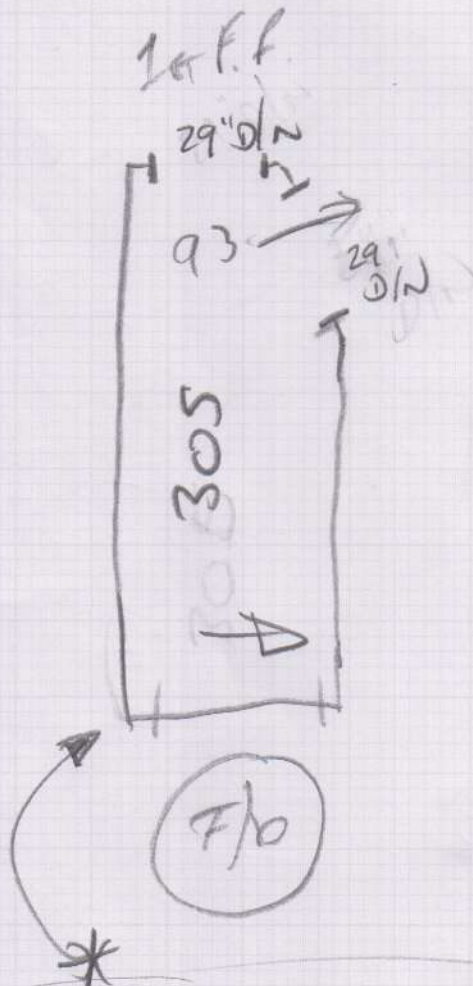

COMMUNAL HALL

mrcarpet
Job No: P29213
Name: SUBWOOD
Address:
Tel: (10F1)
Sheet: 01

MILESTONE

- 333 BEIGE

105 x 400

= 4.2m²

*
Fit s/n Up to T/H @ front Door
To keep CARPET Secure
& More Protection from OUTSIDE!

UPLIFT OLD CARPET
& U/LAY (A BIT DIRT!)

Communal Hall

mrcarpet
Job No: P29213
Name: SUGWOOD
Address:
Tel: (10F1)
Sheet:

MILESTONE

- 333 BEIGE

105 x 400

= 4.2m²

FIT S/N UP TO T/H @ front DOOR
TO KEEP CARPET SECURE
& MORE PROTECTED FROM OUTSIDE!

UP/LIFT OLD CARPET
& U/LAY (BIT DIRT!)