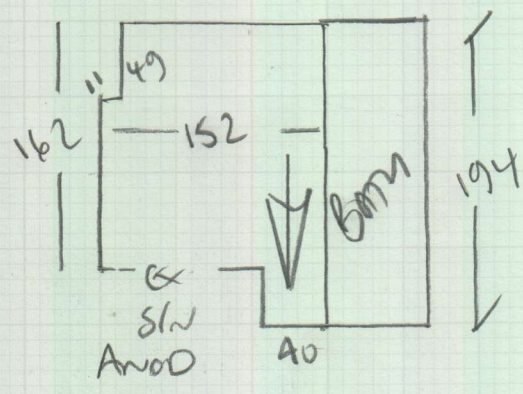

mrcarpet
 Job No: P29219
 Name: Willi AMS
 Address: 23 WEISSKAD
 SWIS 10H
 Tel:
 Sheet: 1 of 1

151 from BMW LUM

Rhinohorn / TANKEI
Contemporary lines
CUBE line BLUE 5827 152

↓ $210 \times 200 = 420m^2$

- * MUST be laid in correct direction
- * Confirm orientation with customer before fitting
- * Lay over ex H/BOARD.